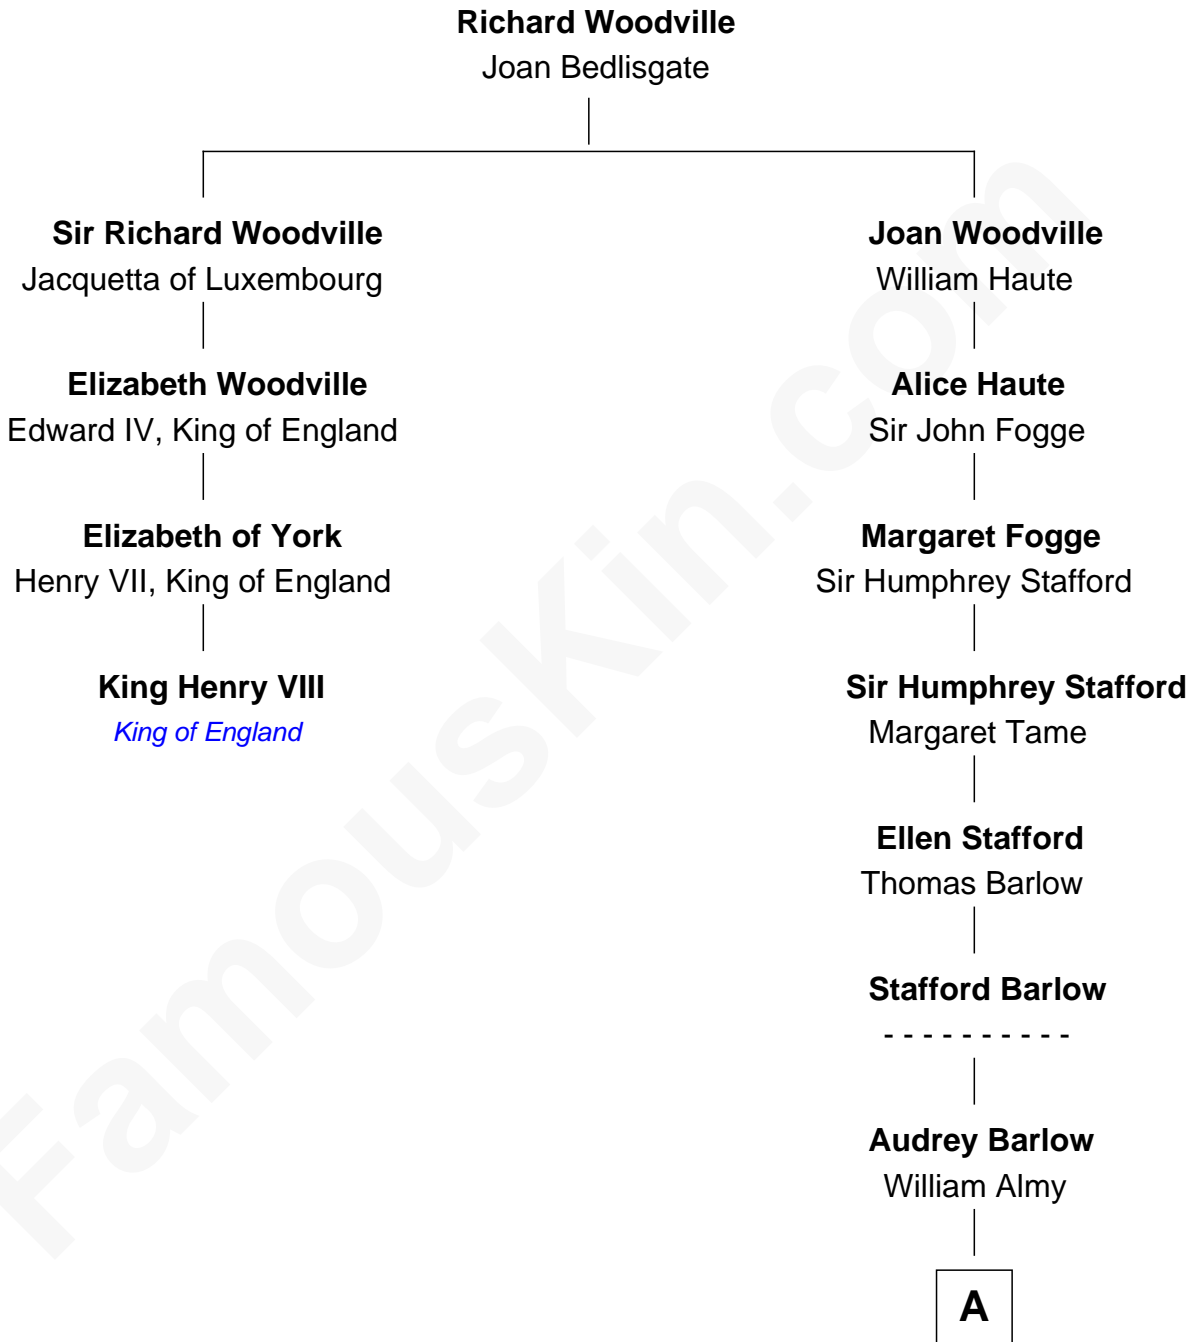

FamousKin.com
Relationship Chart of
King Henry VIII
King of England

3rd cousin 14 times removed of
Kyra Sedgwick
TV and Movie Actress

A

Christopher Almy

Elizabeth Cornell

Col. Job Almy

Ann Lawton

Elizabeth Almy

William Ellery

William Ellery

Anne Remington

William Ellery

Abigail Shaw

Elizabeth Dana Ellery

Robert Sedgwick

Henrietta Ellery Sedgwick