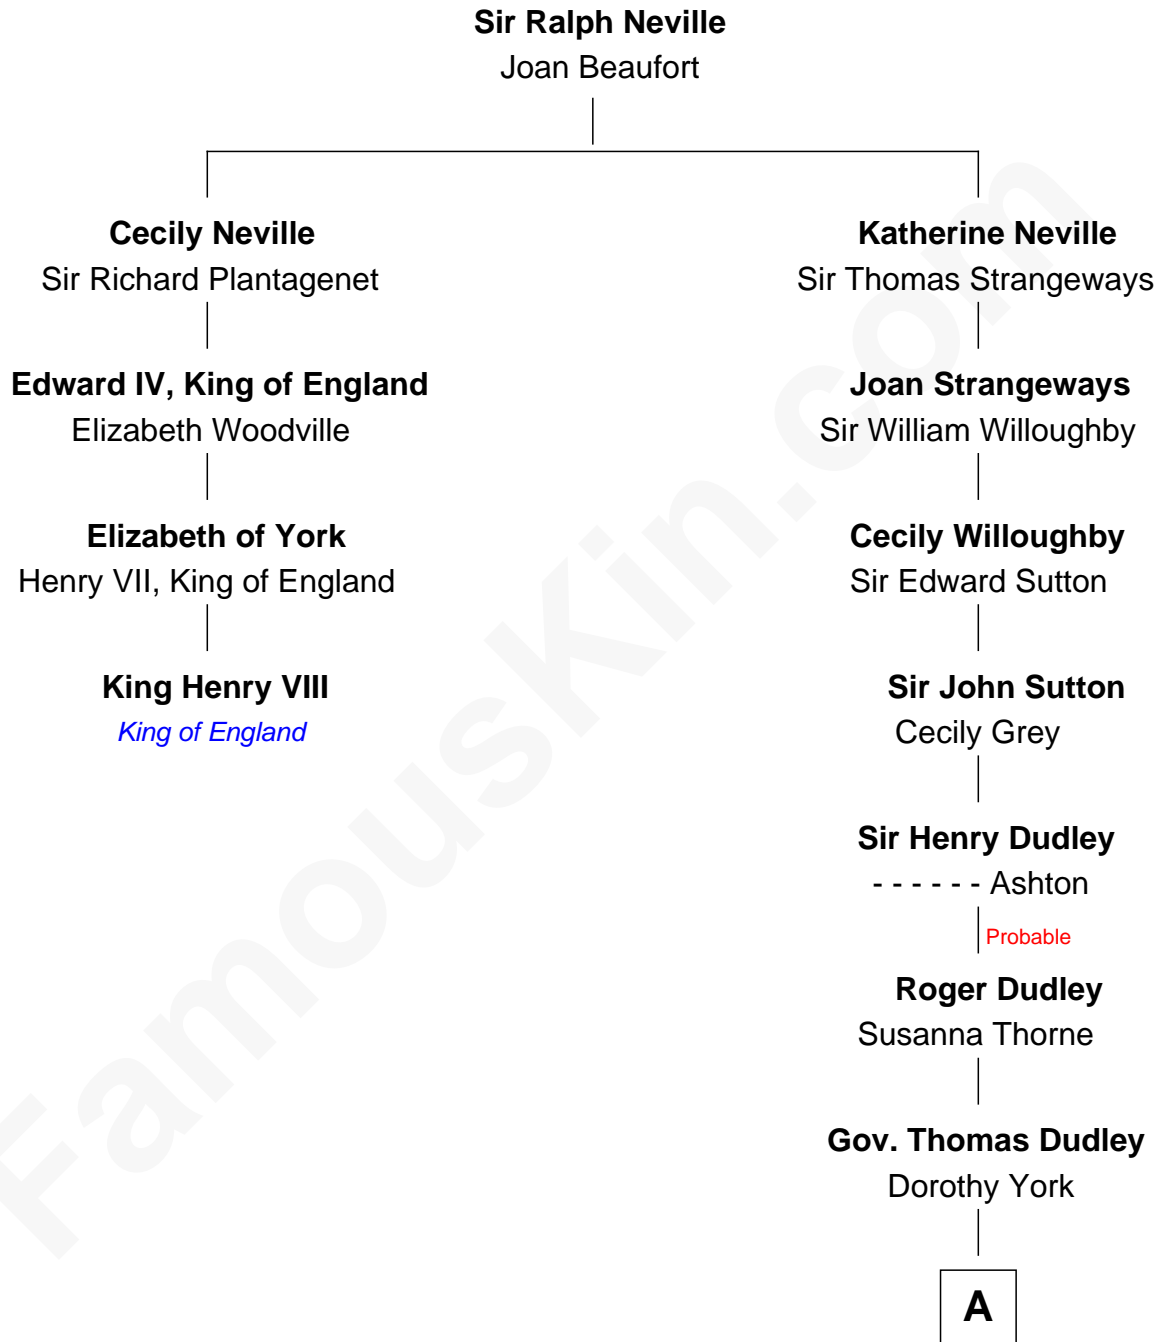

# FamousKin.com Relationship Chart of

**King Henry VIII**

*King of England*

3rd cousin 15 times removed of

**Kyra Sedgwick**

*TV and Movie Actress*

**A**

**Patience Dudley**  
Maj. Gen. Daniel Denison

**Elizabeth Denison**  
Rev. John Rogers

**Dr. Daniel Rogers**  
Sarah Appleton

**Rev. Daniel Rogers**  
Elizabeth Ruggles

**Sarah Rogers**  
Samuel Parkman

**Elizabeth Willard Parkman**  
Robert Gould Shaw

**Francis George Shaw**  
Sarah Blake Sturgis

**Susanna Shaw**  
Robert Bowne Minturn

**Sarah May Minturn**  
Henry Dwight Sedgwick

**Robert Minturn Sedgwick**  
Helen Peabody

**B**

**B**

Henry Dwight Sedgwick