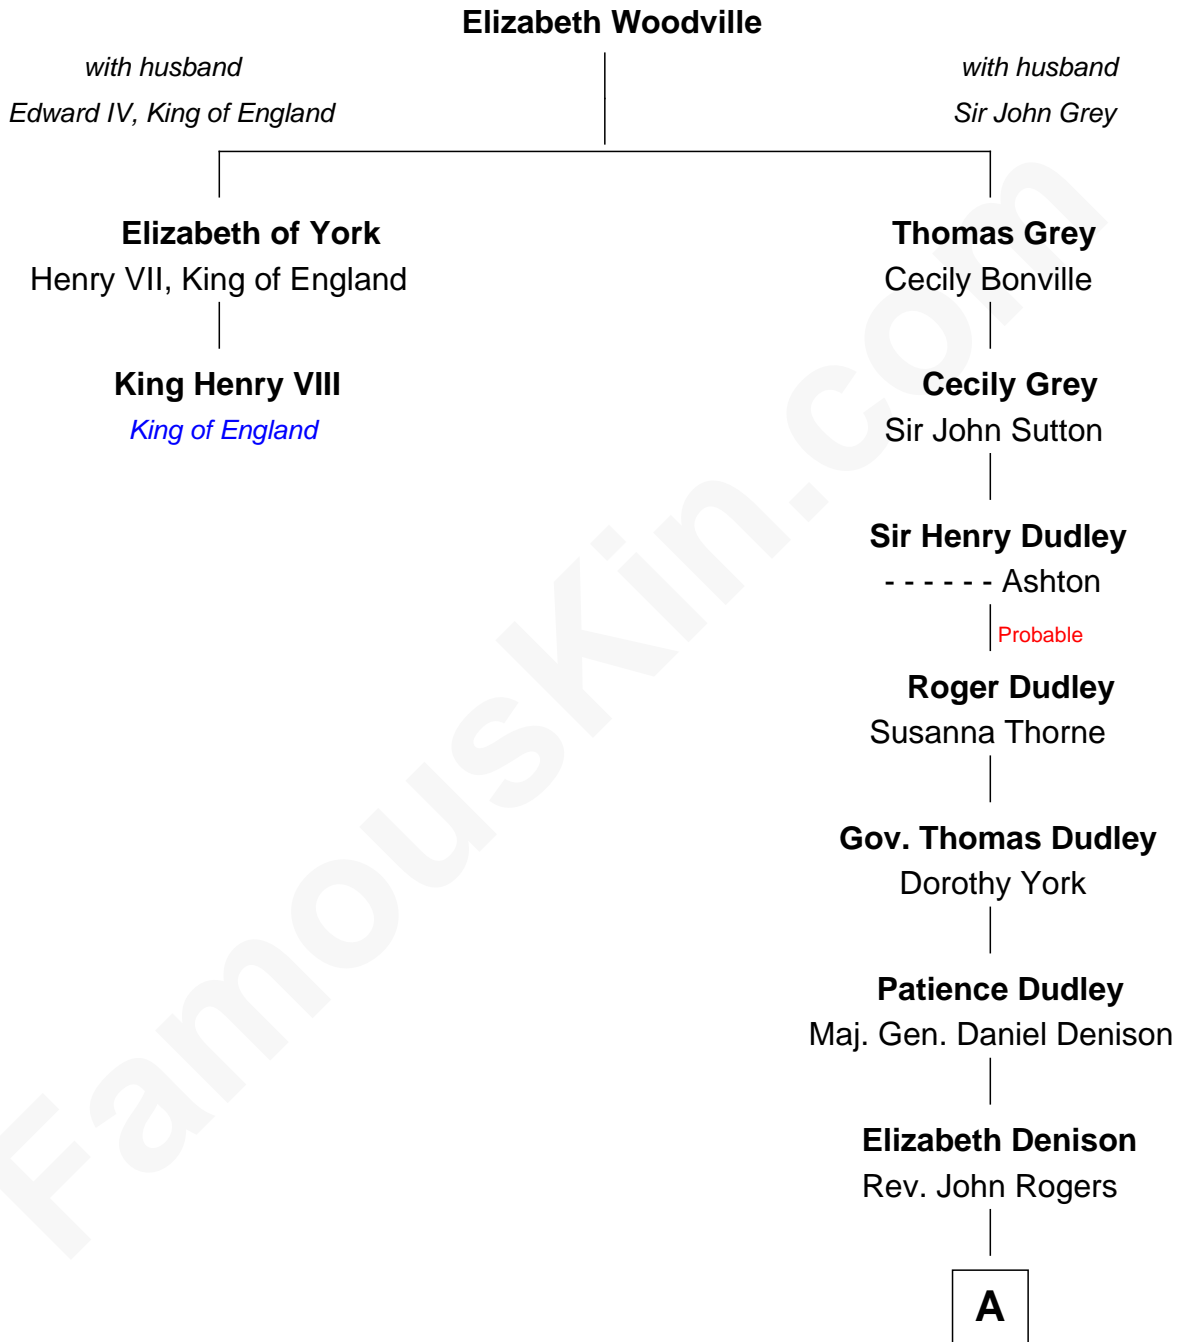

FamousKin.com

Relationship Chart of

King Henry VIII

King of England

1st cousin 15 times removed of

Kyra Sedgwick
TV and Movie Actress

A

Dr. Daniel Rogers