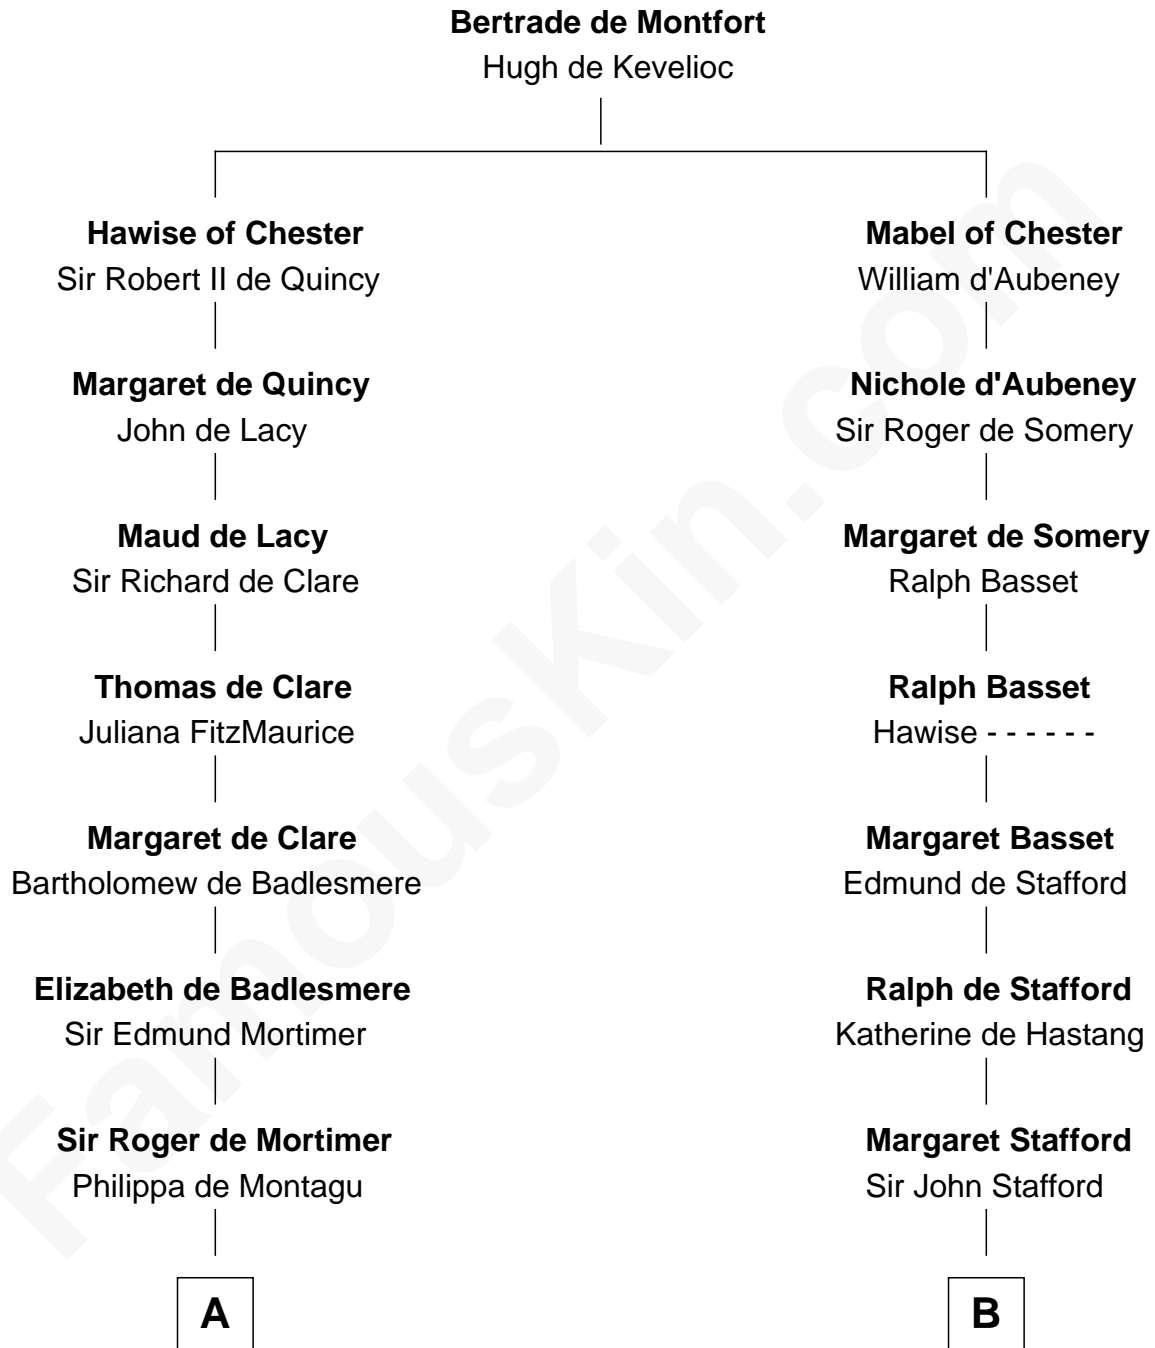

**FamousKin.com**  
**Relationship Chart of**  
**King Henry VIII**  
*King of England*

13th cousin 6 times removed of  
**William Ellery**  
*Signer of the Declaration of Independence*

**C**

Col. Job Almy

Ann Lawton

Elizabeth Almy

William Ellery

William Ellery

*Signer of Declaration of Independence*

FamousKin.com