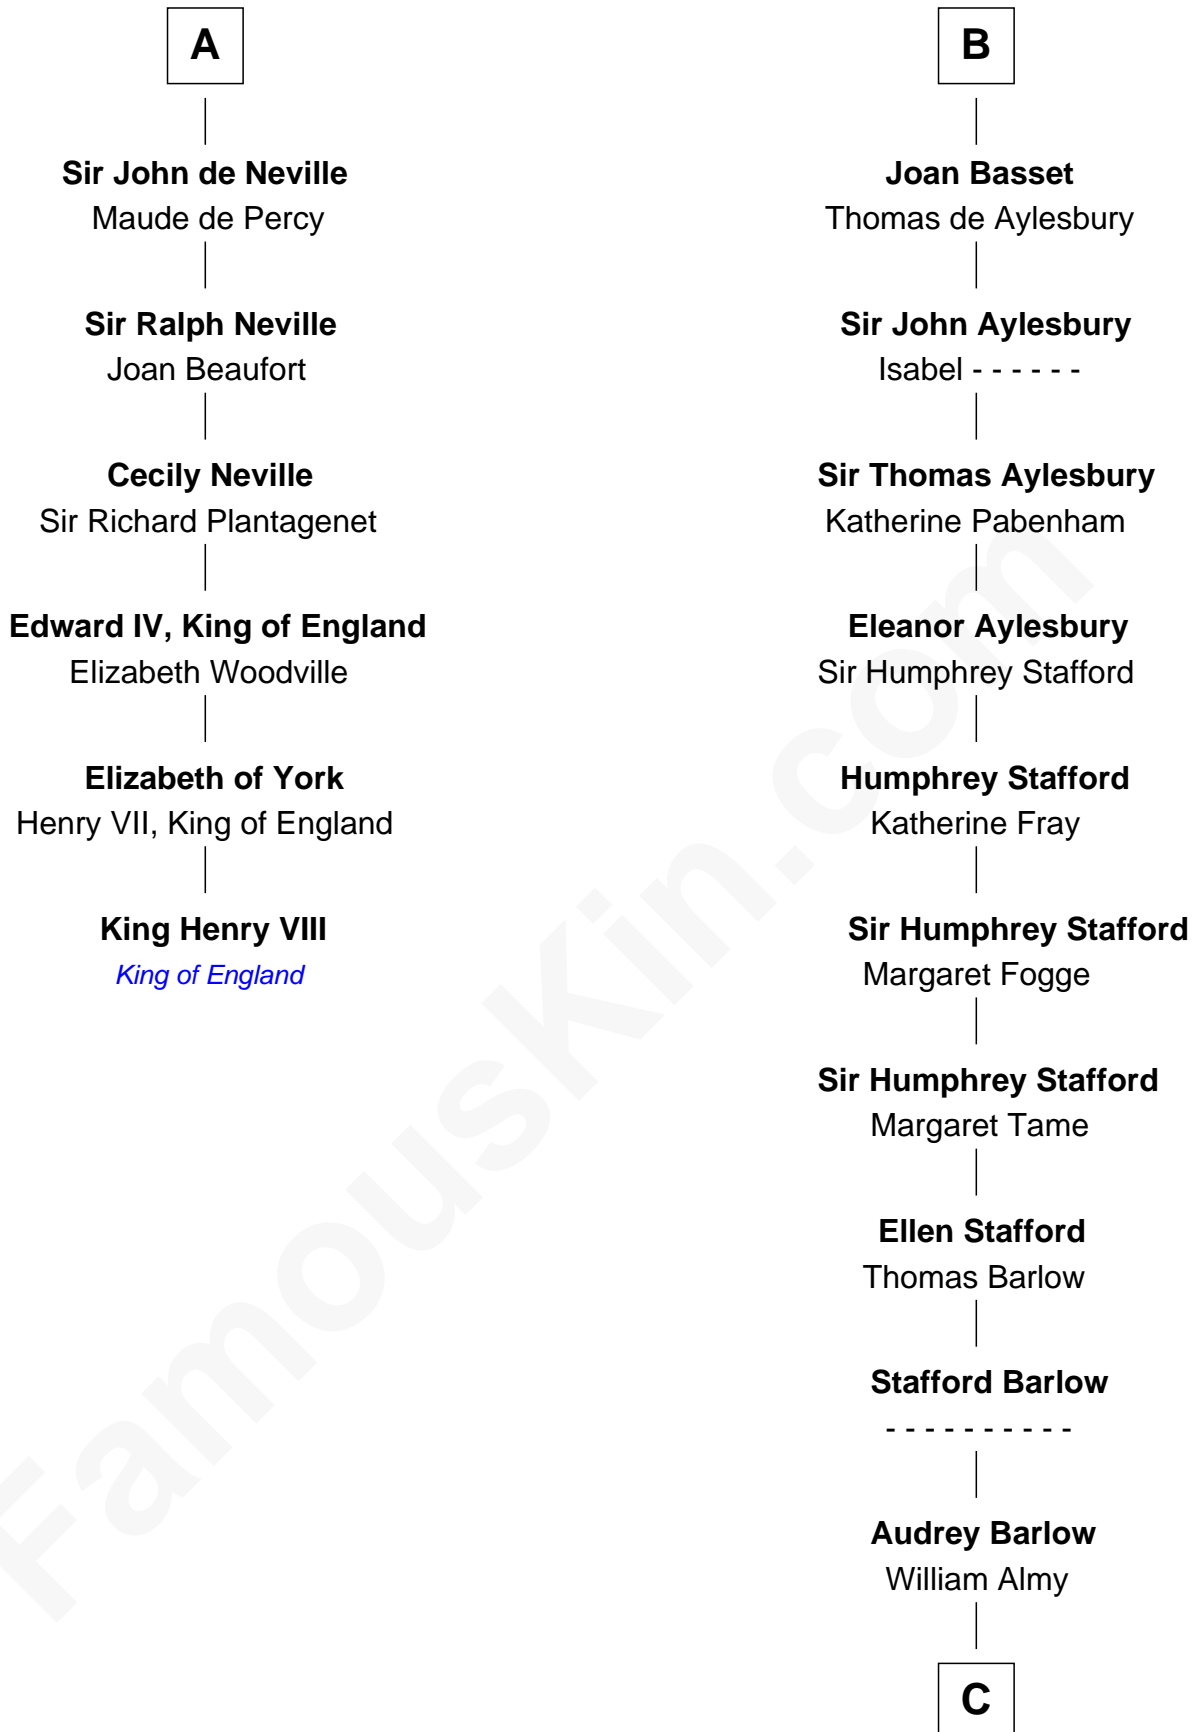

FamousKin.com
Relationship Chart of
King Henry VIII
King of England

12th cousin 8 times removed of
William Ellery
Signer of the Declaration of Independence

Saher I de Quincy
 Maud de St. Liz

C

—
Christopher Almy

Elizabeth Cornell

—
Col. Job Almy

Ann Lawton

—
Elizabeth Almy

William Ellery

—
William Ellery

Signer of Declaration of Independence