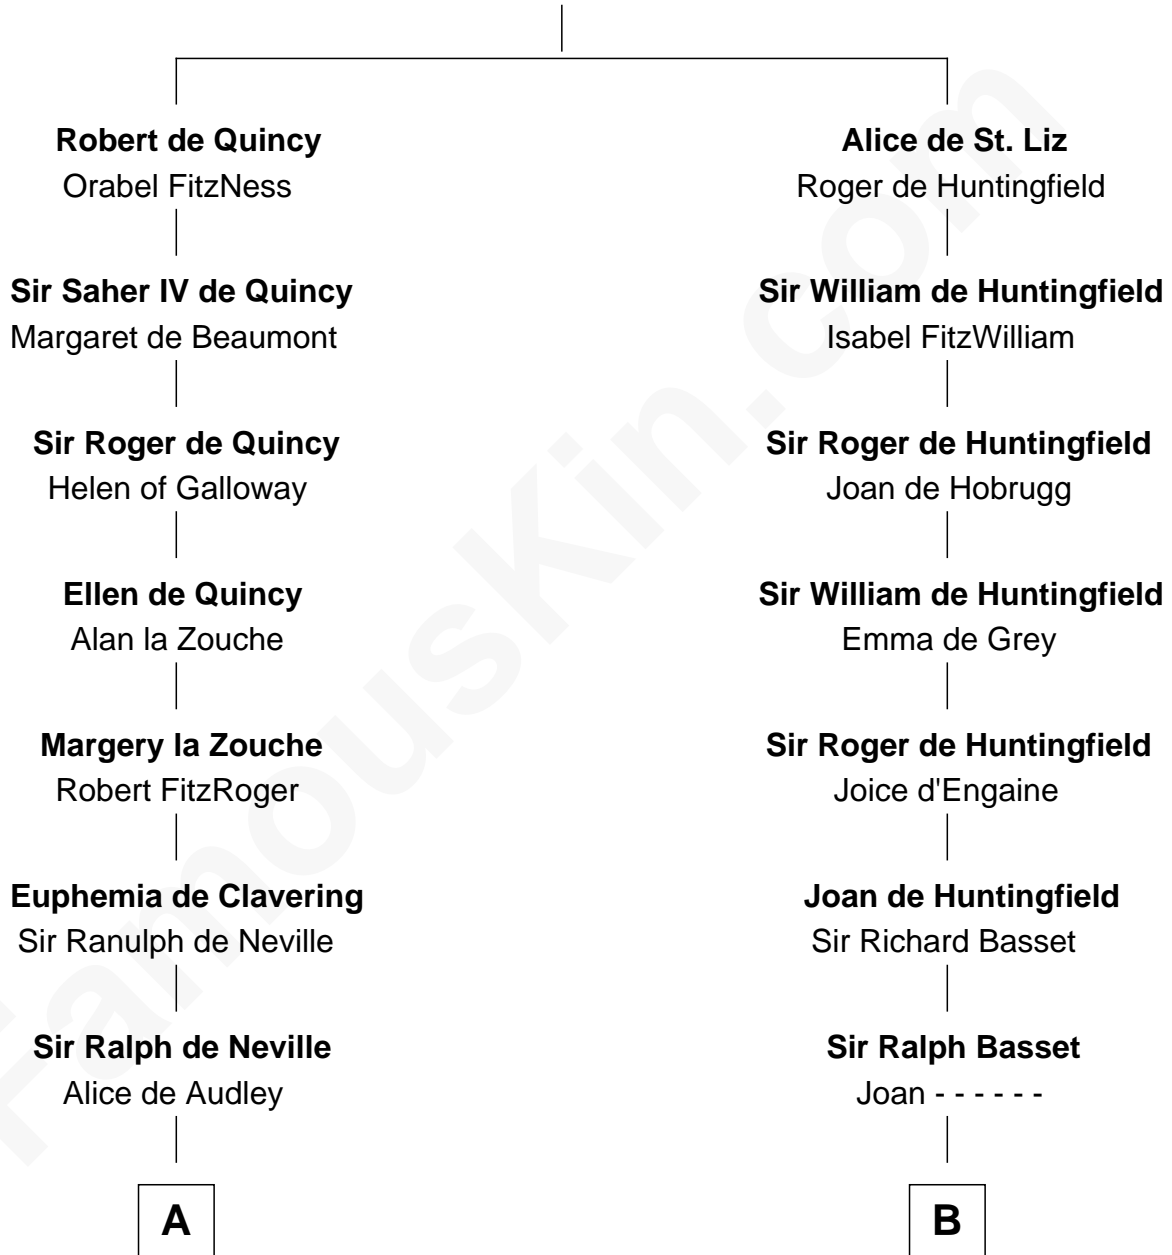

FamousKin.com
Relationship Chart of
King Henry VIII
King of England

12th cousin 8 times removed of
William Ellery
Signer of the Declaration of Independence

Saher I de Quincy
 Maud de St. Liz

C

—
Christopher Almy

Elizabeth Cornell

—
Col. Job Almy

Ann Lawton

—
Elizabeth Almy

William Ellery

—
William Ellery

Signer of Declaration of Independence