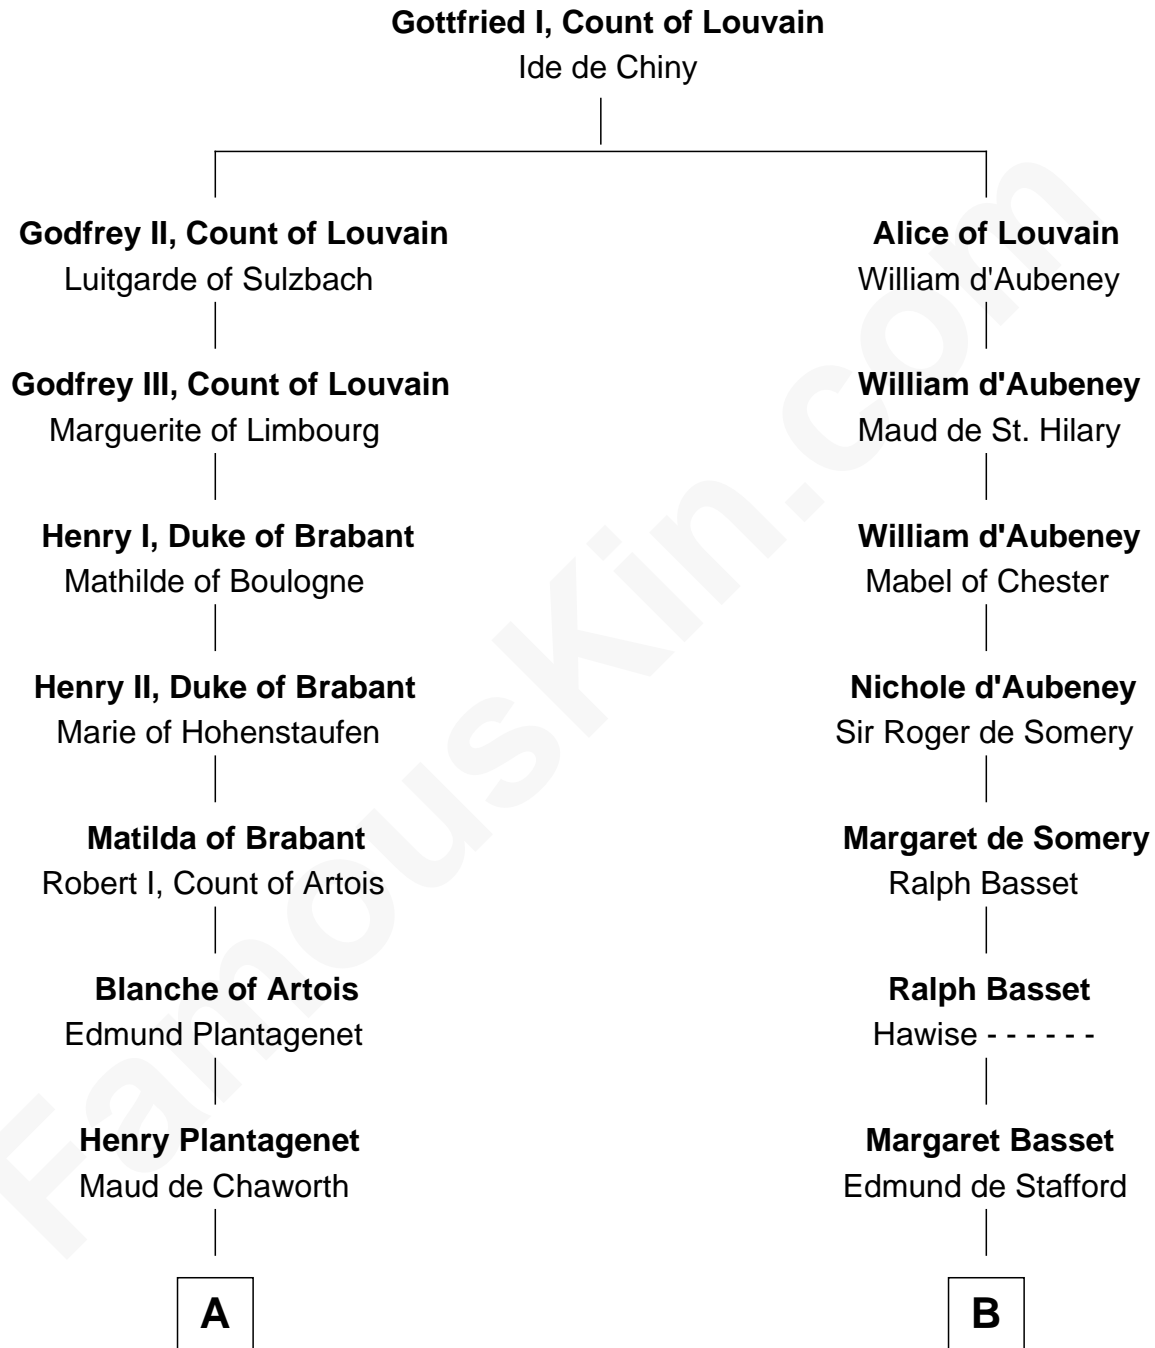

FamousKin.com
Relationship Chart of
King Henry VIII
King of England

13th cousin 8 times removed of
William Ellery
Signer of the Declaration of Independence

C

Audrey Barlow

William Almy

Christopher Almy

Elizabeth Cornell

Col. Job Almy

Ann Lawton

Elizabeth Almy

William Ellery

William Ellery

Signer of Declaration of Independence