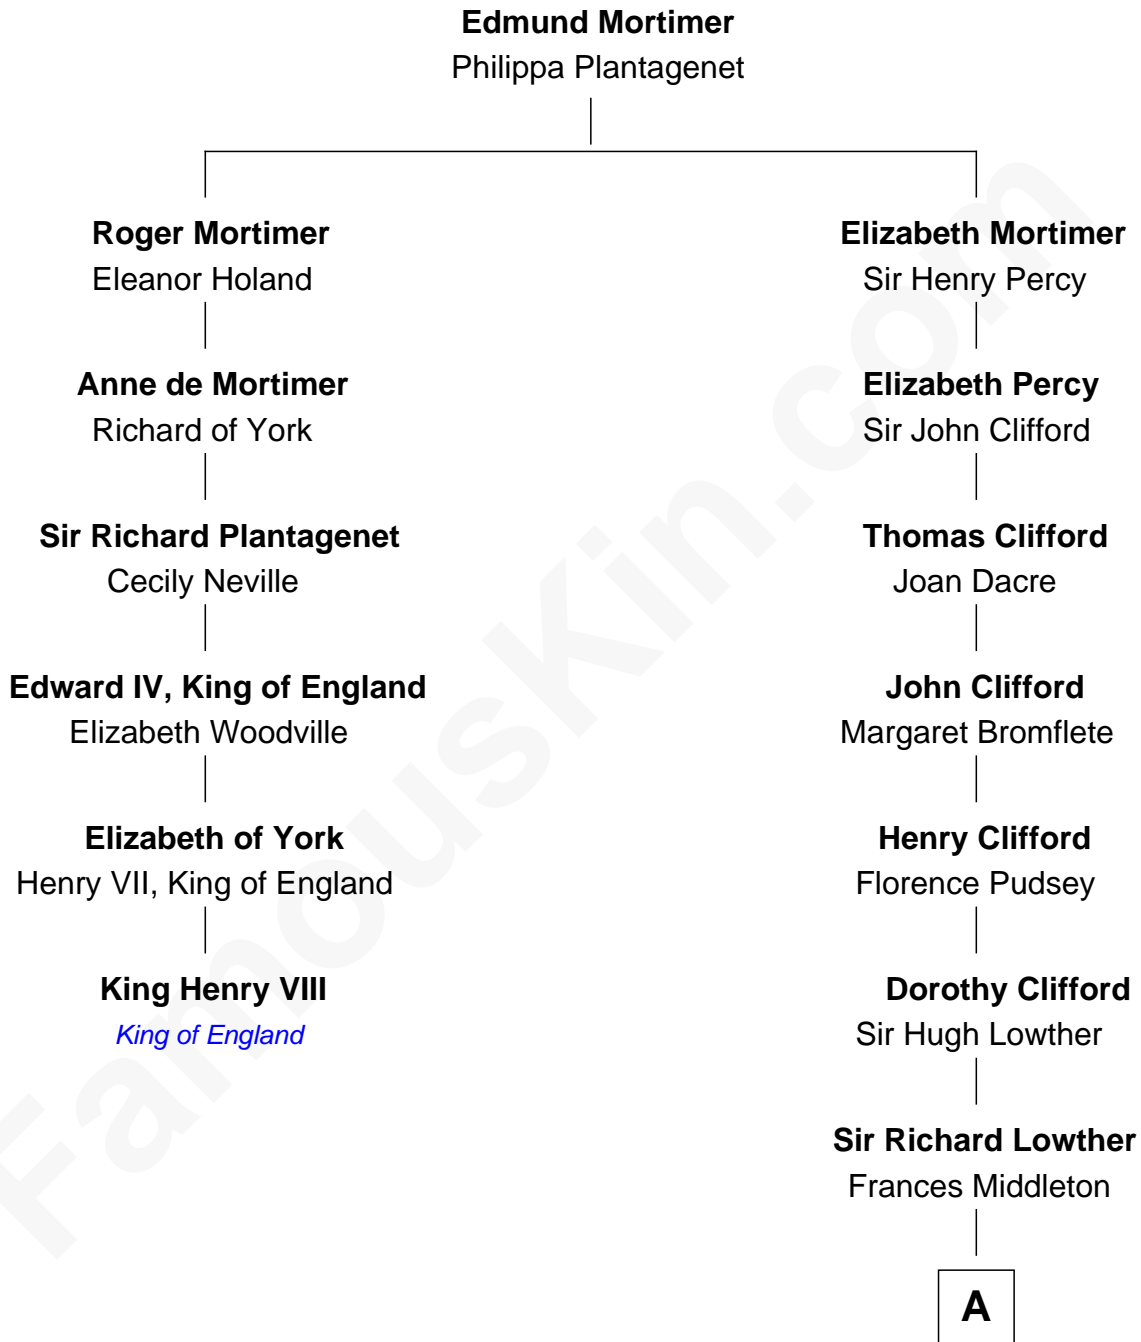

## Relationship Chart of

### King Henry VIII

*King of England*

5th cousin 9 times removed of

**Fletcher Christian**  
*Leader of the mutiny on the Bounty*

**A**

**Sir Christopher Lowther**

Eleanor Musgrave

**Sir John Lowther**

Eleanor Fleming

**Agnes Lowther**

Roger Kirkby

**William Kirkby**

Joanna Furness

**Eleanor Kirkby**

Humphrey Senhouse

**Bridget Senhouse**

John Christian

**Charles Christian**

Anne Dixon

**Fletcher Christian**

*Leader of the mutiny on the Bounty*