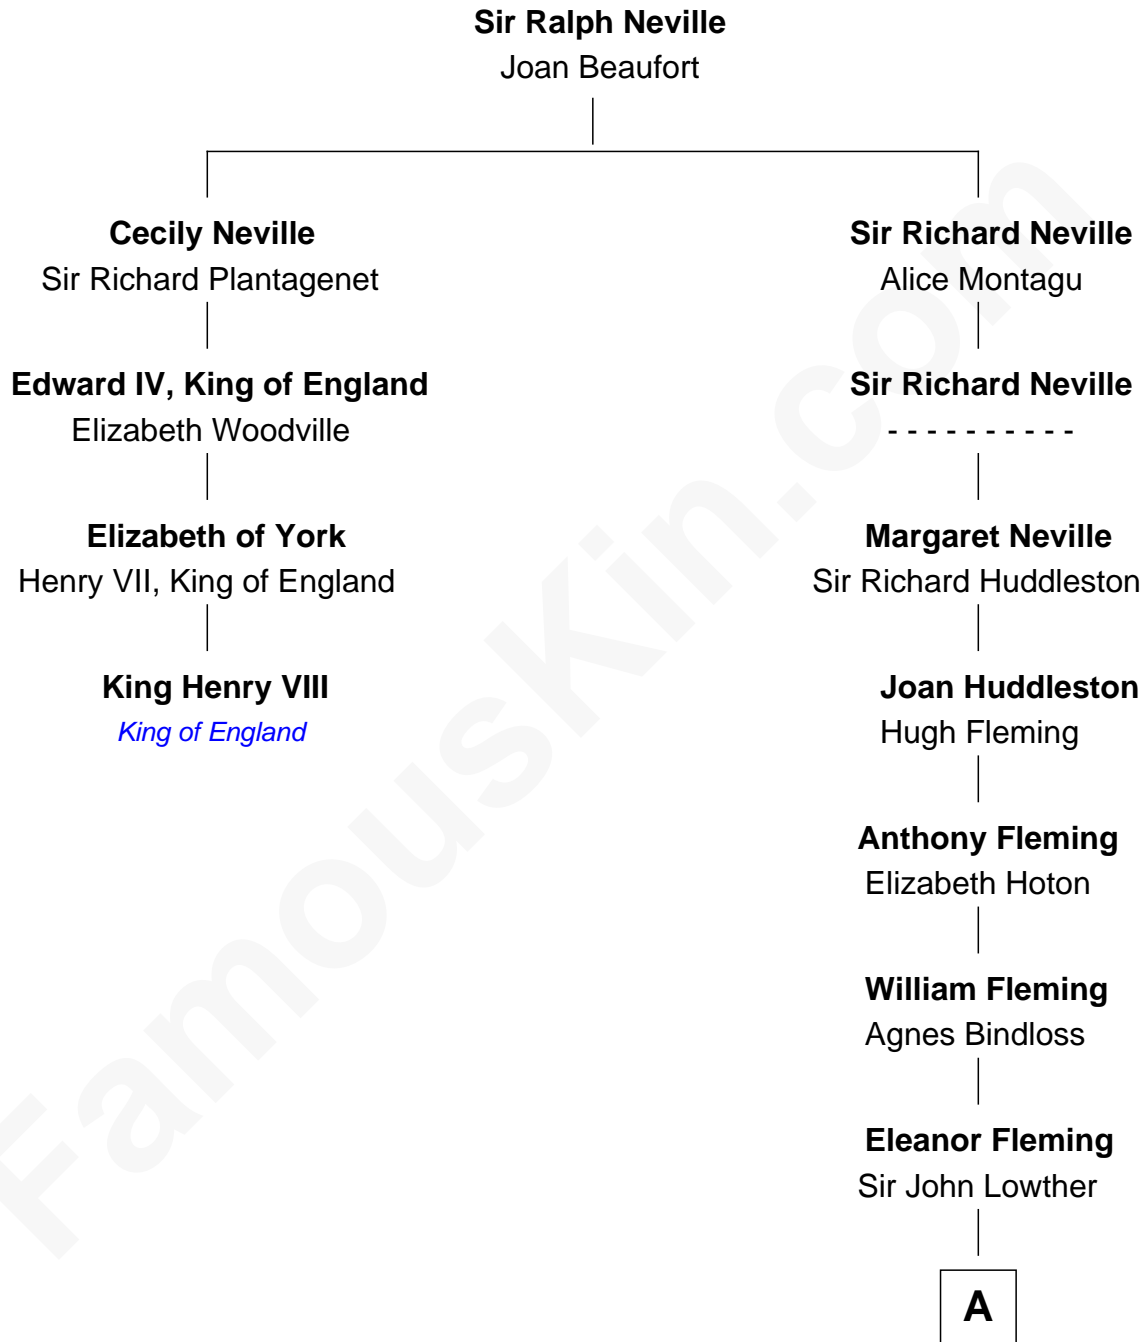

FamousKin.com

Relationship Chart of

King Henry VIII

King of England

3rd cousin 9 times removed of

Fletcher Christian
Leader of the mutiny on the Bounty

A

Agnes Lowther

Roger Kirkby

William Kirkby

Joanna Furness

Eleanor Kirkby

Humphrey Senhouse

Bridget Senhouse

John Christian

Charles Christian

Anne Dixon

Fletcher Christian

Leader of the mutiny on the Bounty

FamousKin.com