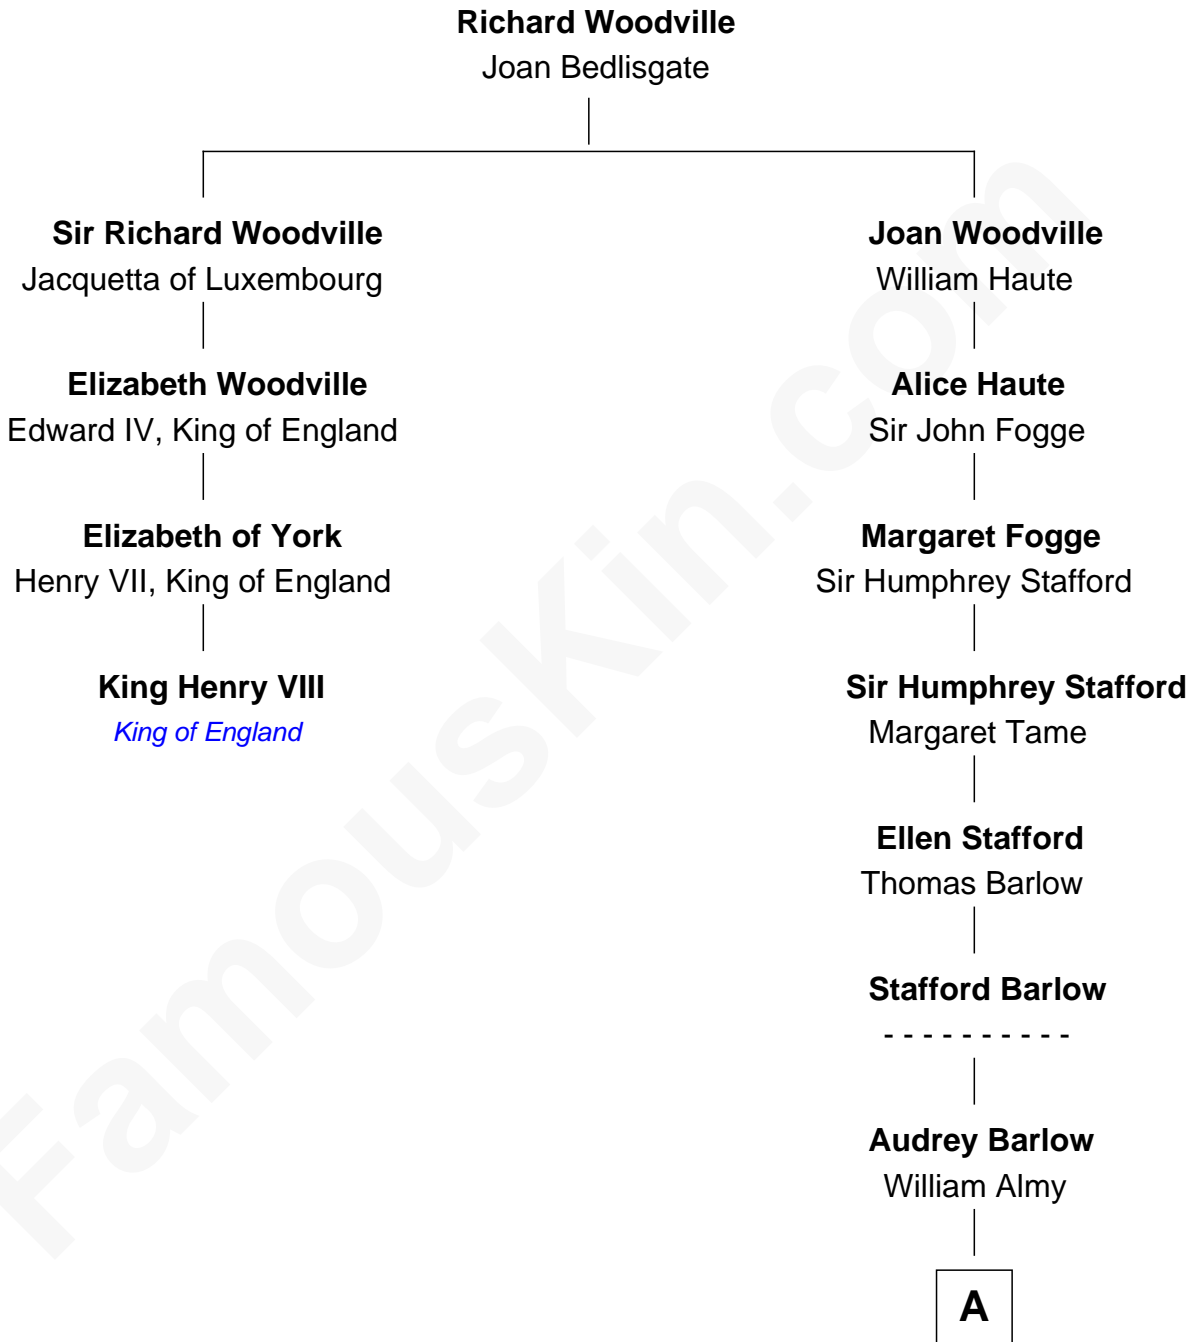

FamousKin.com

Relationship Chart of

King Henry VIII

King of England

3rd cousin 15 times removed of

Hal Holbrook

TV and Movie Actor

A

Annis Almy
John Greene

Deborah Greene
William Torrey

John Torrey
Mary Symmes

Ann Torrey
James Humphrey

James Humphrey
Betty Pratt

Hannah Humphrey
Thaddeus Bates

Warren Bates
Lois Blanchard

Jane White Bates
Allen Vining