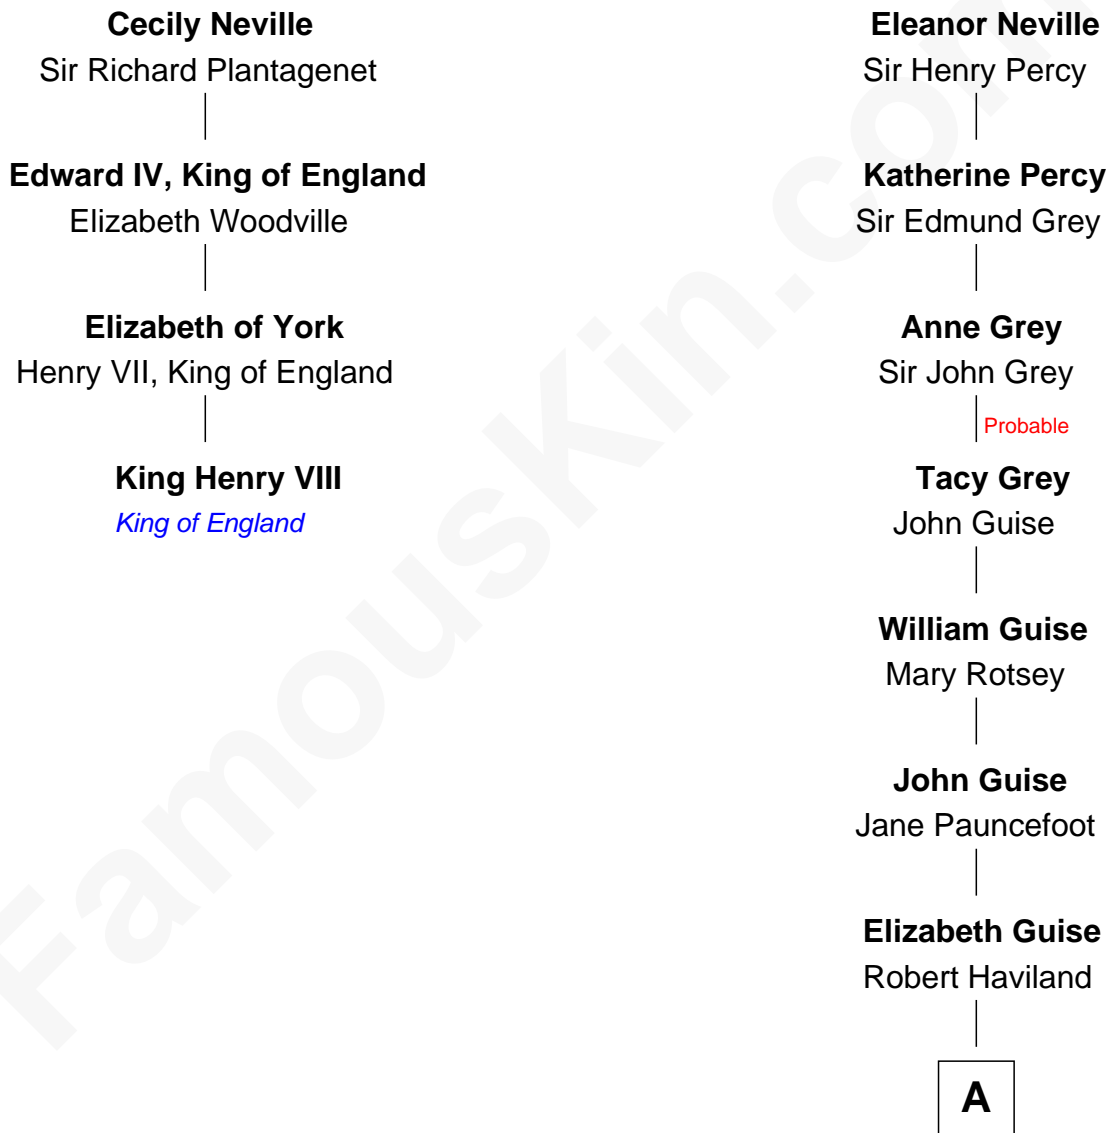

FamousKin.com Relationship Chart of

King Henry VIII

King of England

3rd cousin 15 times removed of

Hal Holbrook

TV and Movie Actor

Sir Ralph Neville

Joan Beaufort

A

Jane Haviland

William Torrey

William Torrey

Deborah Greene

John Torrey

Mary Symmes

Ann Torrey