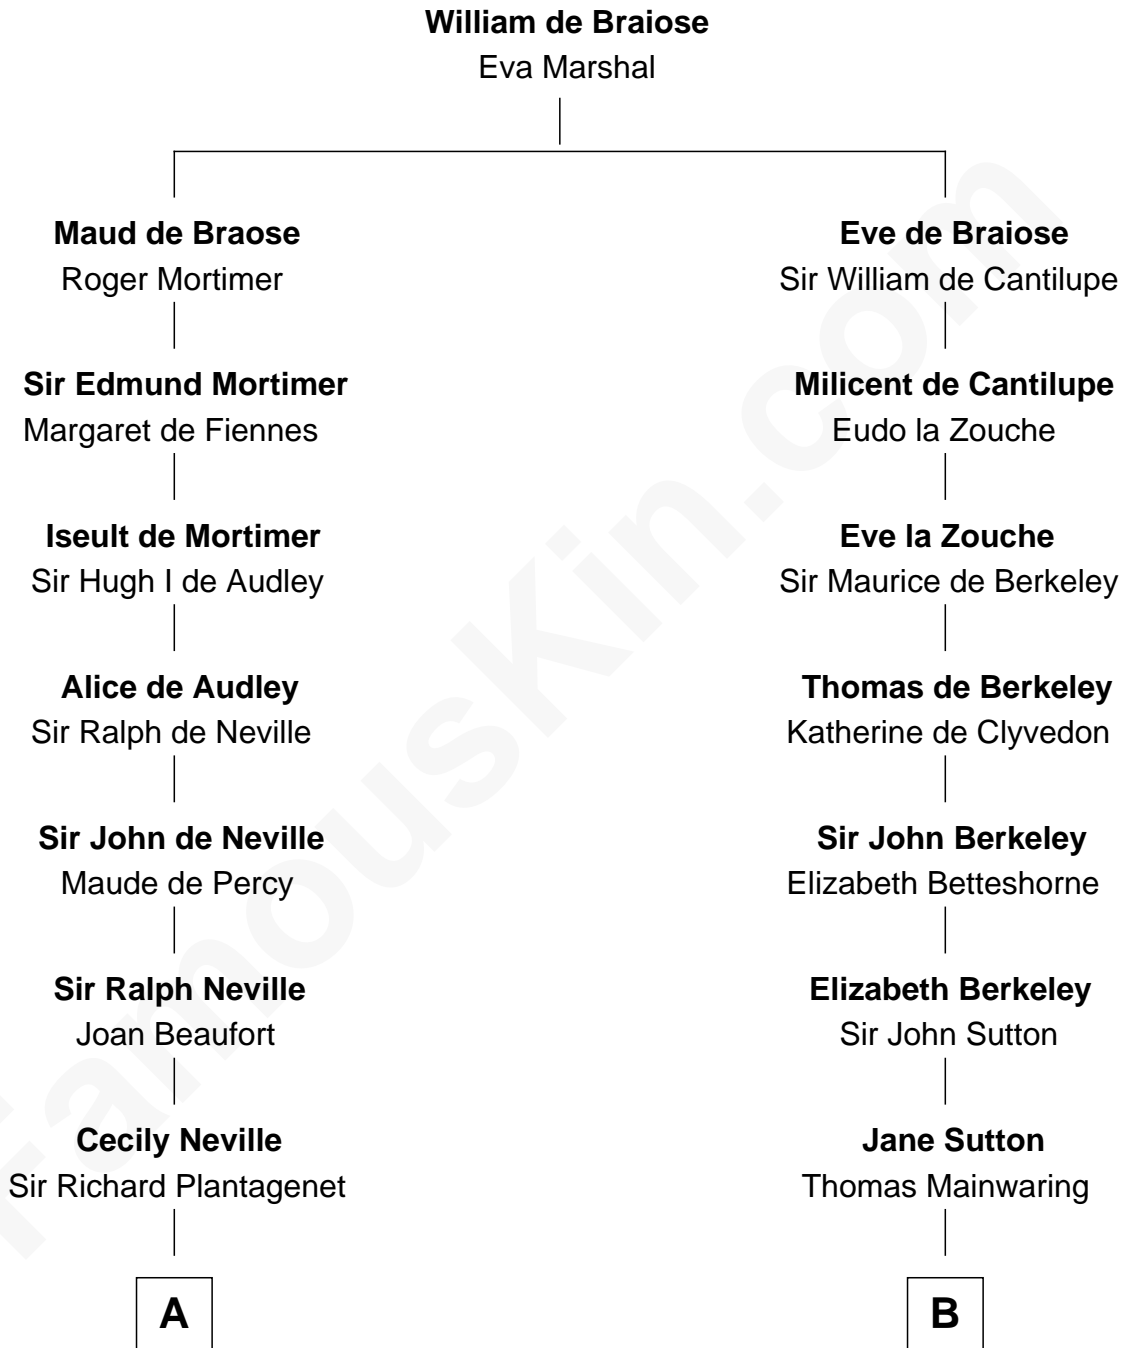

FamousKin.com
Relationship Chart of
King Henry VIII
King of England

9th cousin 12 times removed of
Shadoc Stevens
Radio Disc Jockey

C

James Cook

Mary M. Chaffee

Josey Chaffee Cook

Julianne Frances Taylor

Frances Jemima Cook