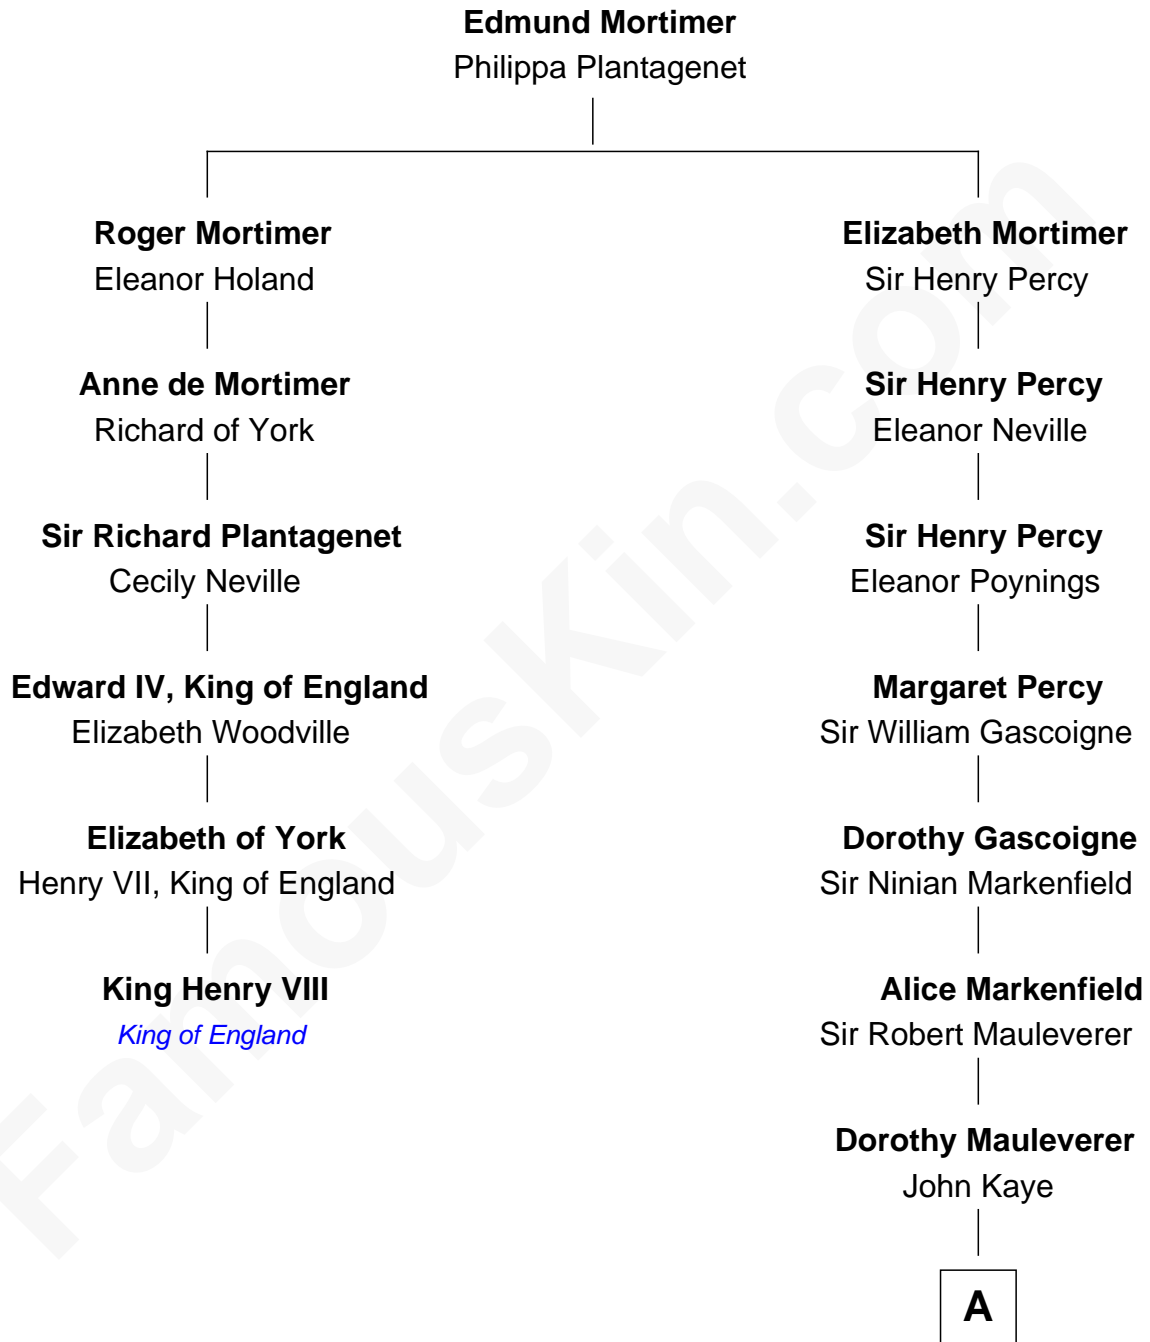

FamousKin.com

Relationship Chart of

King Henry VIII

King of England

5th cousin 15 times removed of

Angela Y. Davis
Civil Rights Activist and former Black Panther

A

Robert Kaye

Anne Flower

Grace Kaye

Richard Saltonstall

Richard Saltonstall

Muriel Gurdon

Nathaniel Saltonstall

Elizabeth Ward

Gov. Gurdon Saltonstall