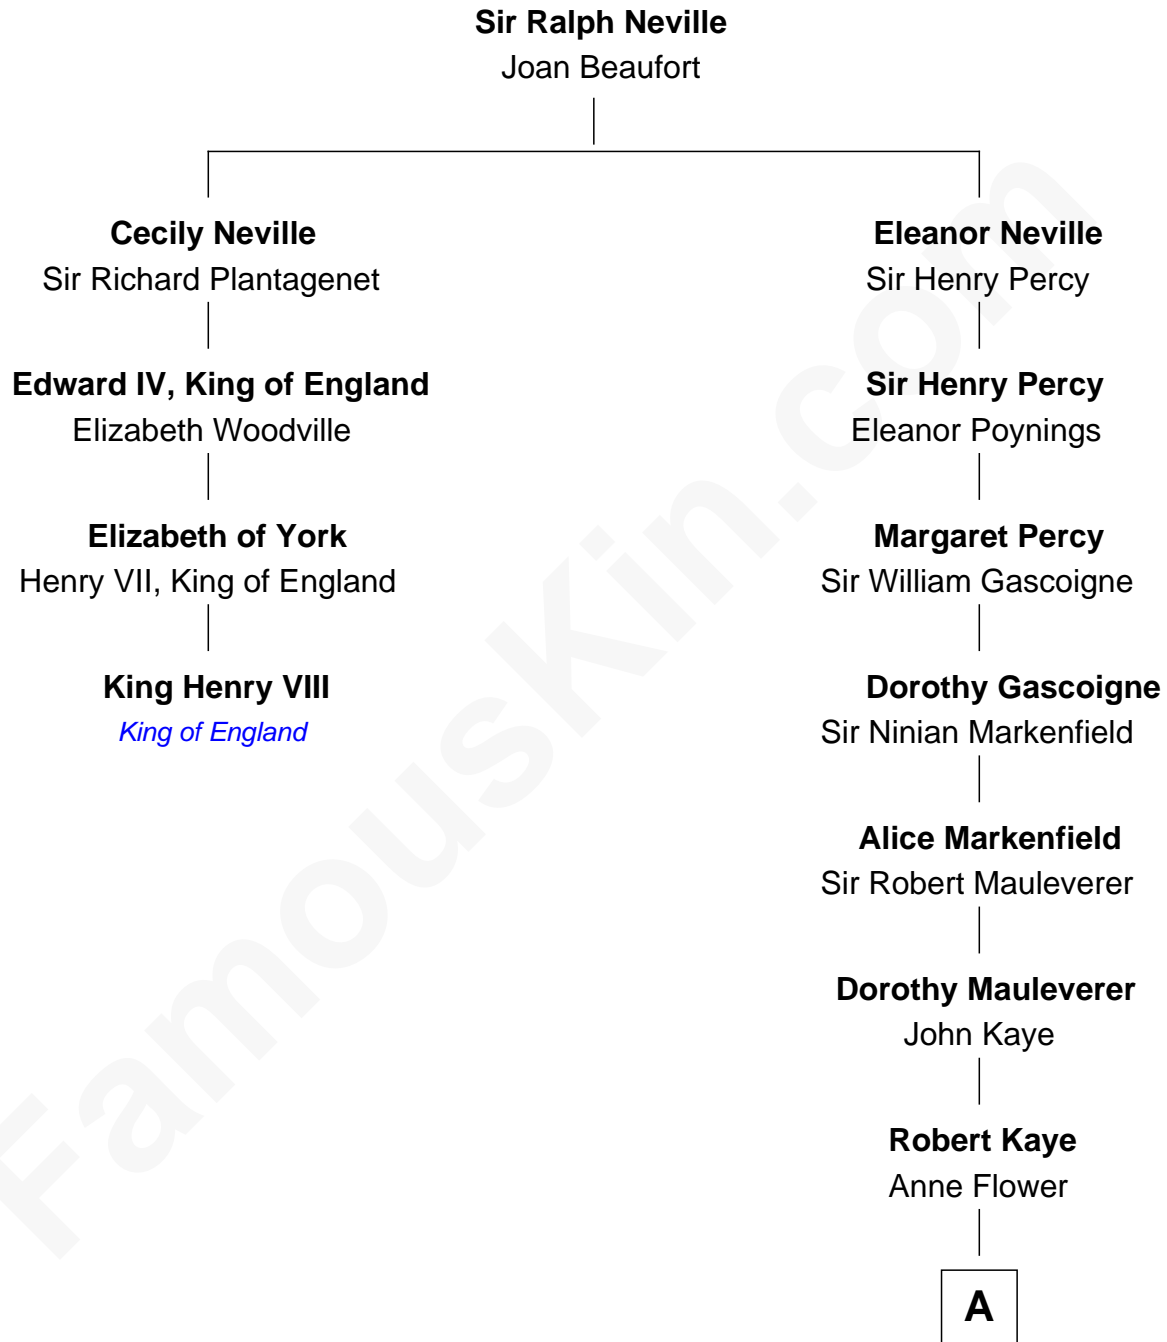

FamousKin.com
Relationship Chart of
King Henry VIII
King of England

3rd cousin 16 times removed of

Angela Y. Davis
Civil Rights Activist and former Black Panther

A

Grace Kaye

Richard Saltonstall

Richard Saltonstall

Muriel Gurdon

Nathaniel Saltonstall

Elizabeth Ward

Gov. Gurdon Saltonstall

Jerusha Richards

Elizabeth Saltonstall

Richard Christophers

Sarah Christophers