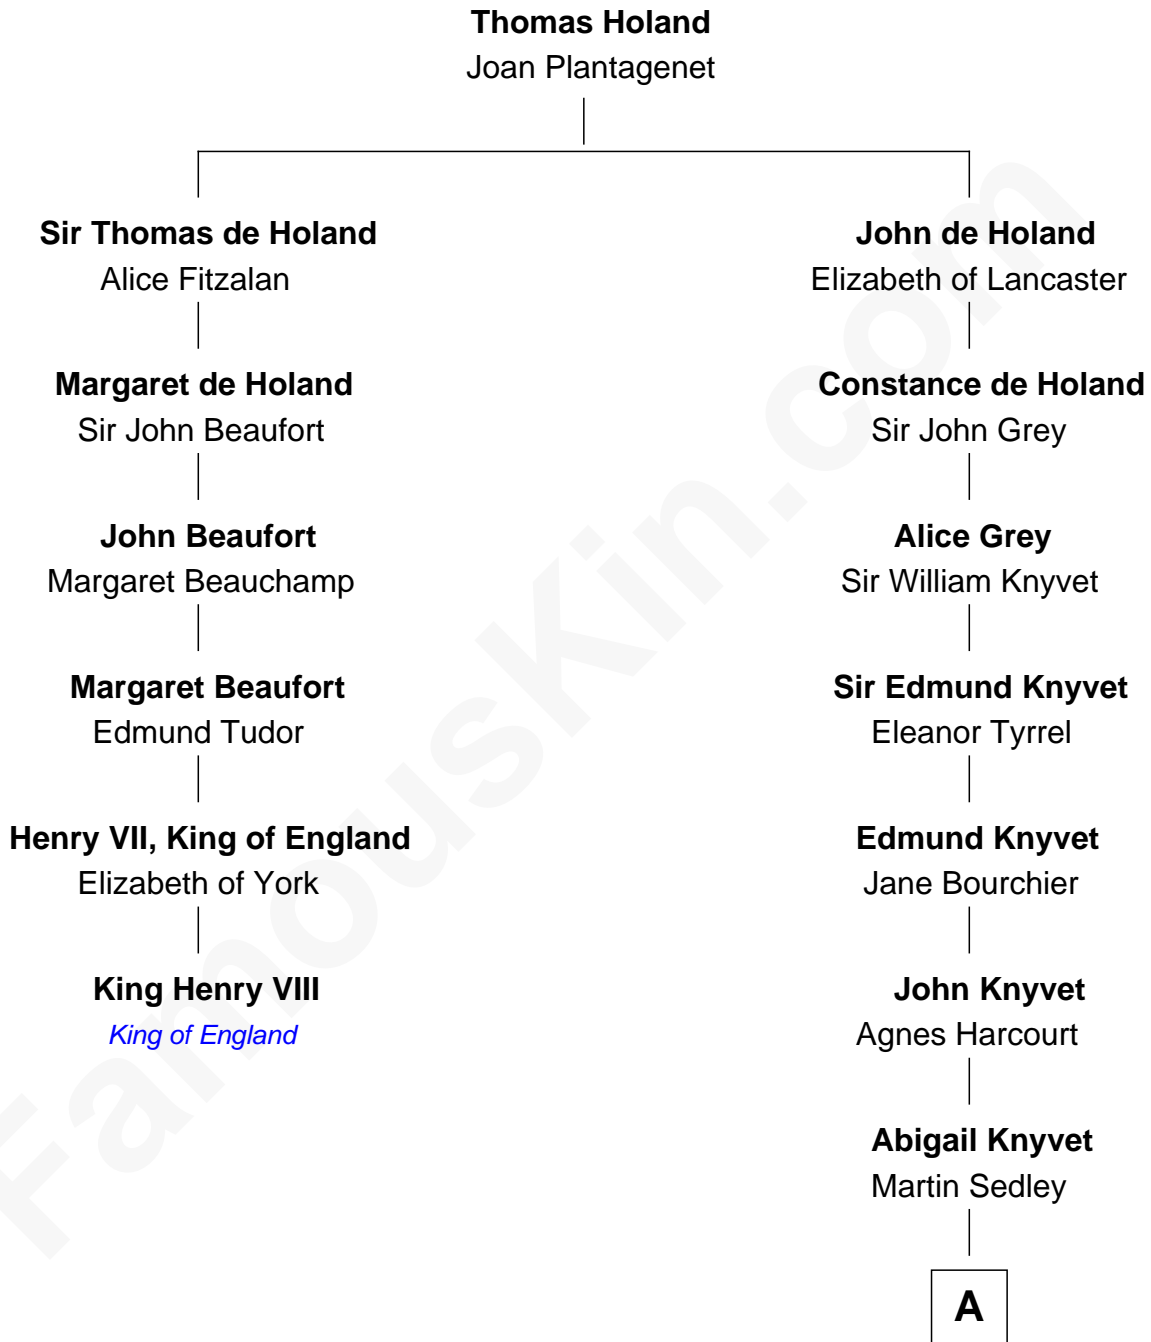

FamousKin.com

Relationship Chart of

King Henry VIII

King of England

5th cousin 14 times removed of

Angela Y. Davis

Civil Rights Activist and former Black Panther

A

Muriel Sedley
Brampton Gurdon

Muriel Gurdon
Richard Saltonstall

Nathaniel Saltonstall
Elizabeth Ward

Gov. Gurdon Saltonstall
Jerusha Richards

Elizabeth Saltonstall
Richard Christophers

Sarah Christophers
James Mumford