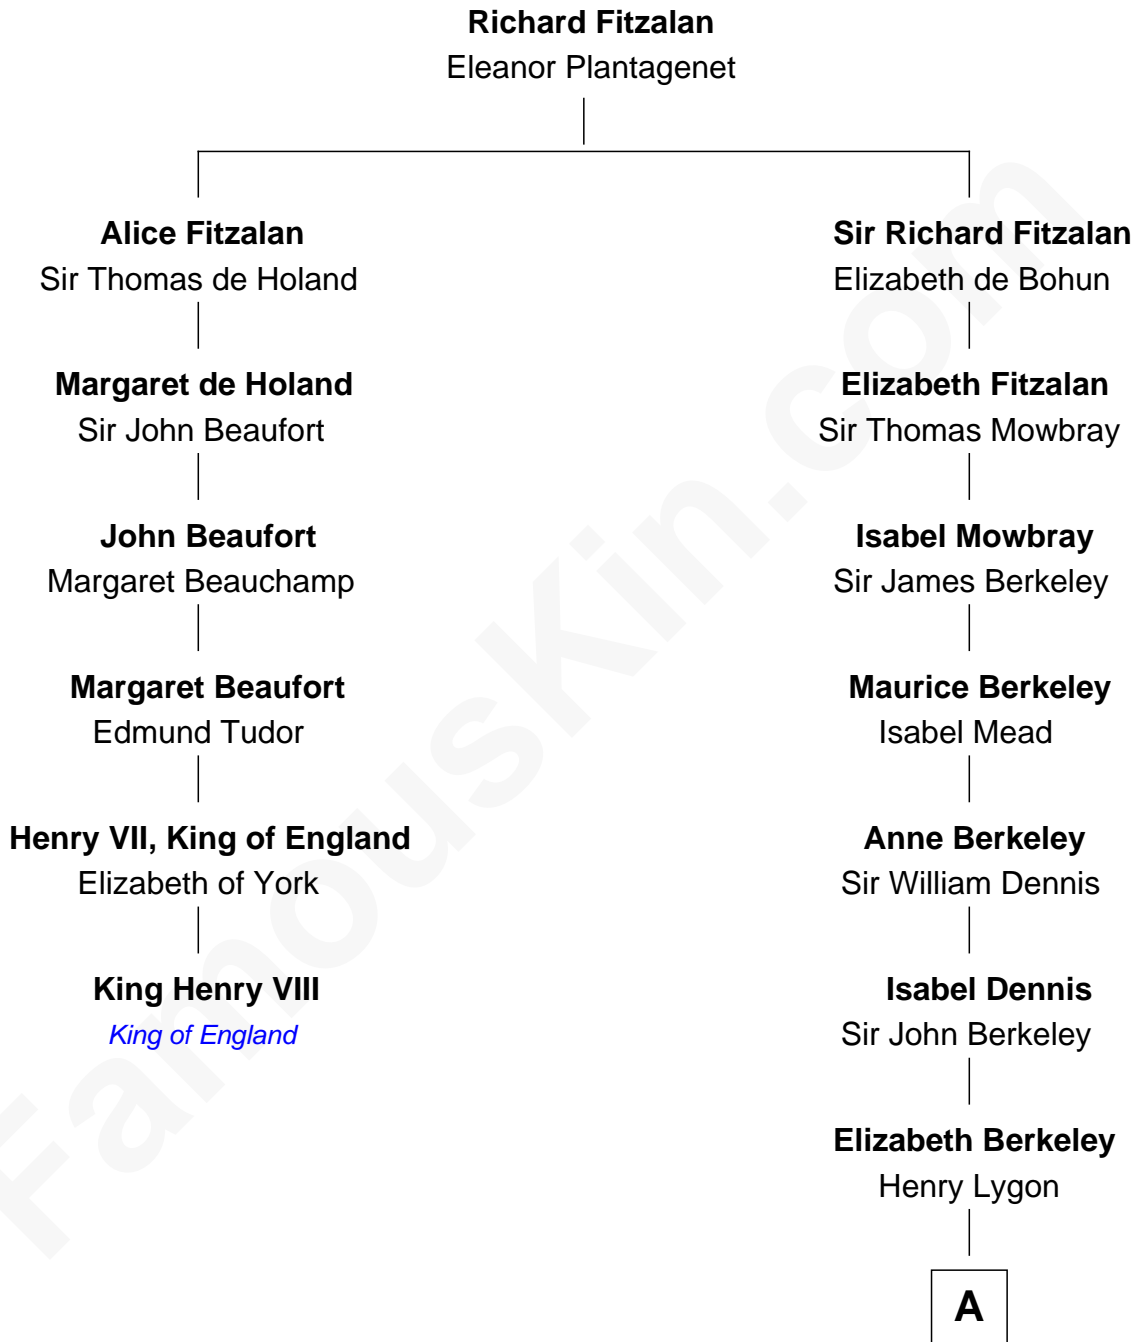

FamousKin.com

Relationship Chart of

King Henry VIII

King of England

5th cousin 16 times removed of

Michael Lookinland
TV Actor

A

Elizabeth Lygon
Edward Bassett

Jane Bassett
John Deighton

Frances Deighton
Richard Williams

Elizabeth Williams
John Bird

Hannah Bird
John Dean

Anna Dean
Jonathan Barney

Elisha Barney
Silence Eddy

Rufus Barney
Sarah Holmes

Lemuel Barney
Anna Hemmon