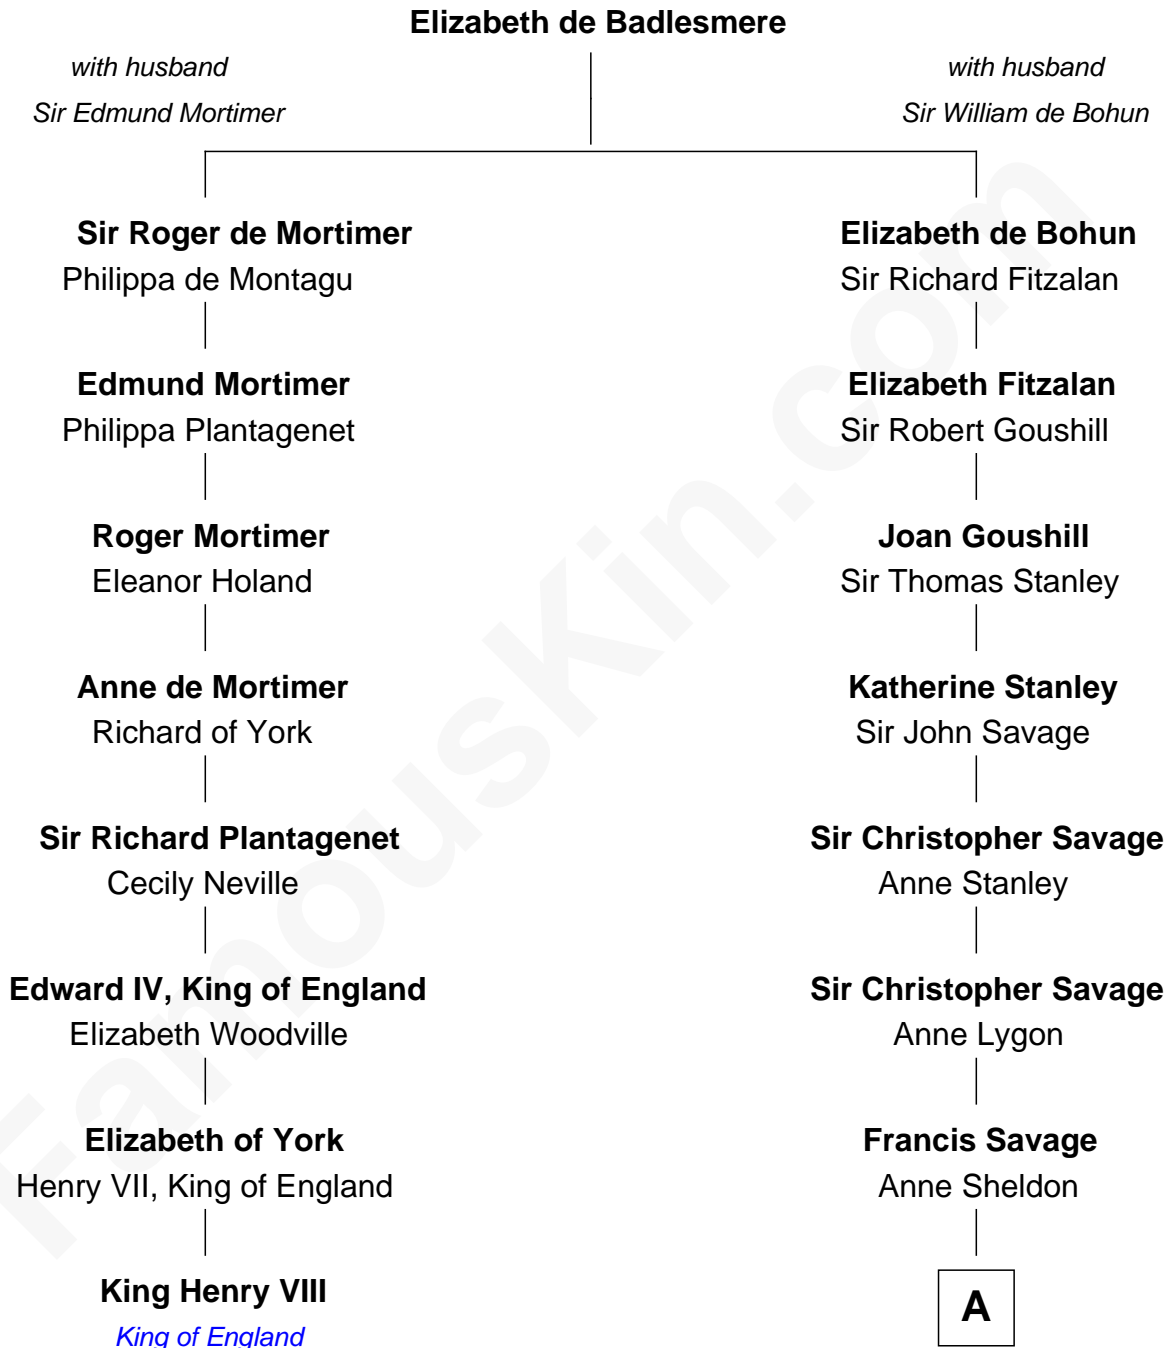

FamousKin.com

Relationship Chart of

King Henry VIII

King of England

7th cousin 13 times removed of

Parker Stevenson
TV and Movie Actor

A

Walter Savage

Elizabeth Hall

Ralph Savage

Anthony Savage

Sarah Constable

Alice Savage

Francis Thornton

Margaret Thornton

William Strother