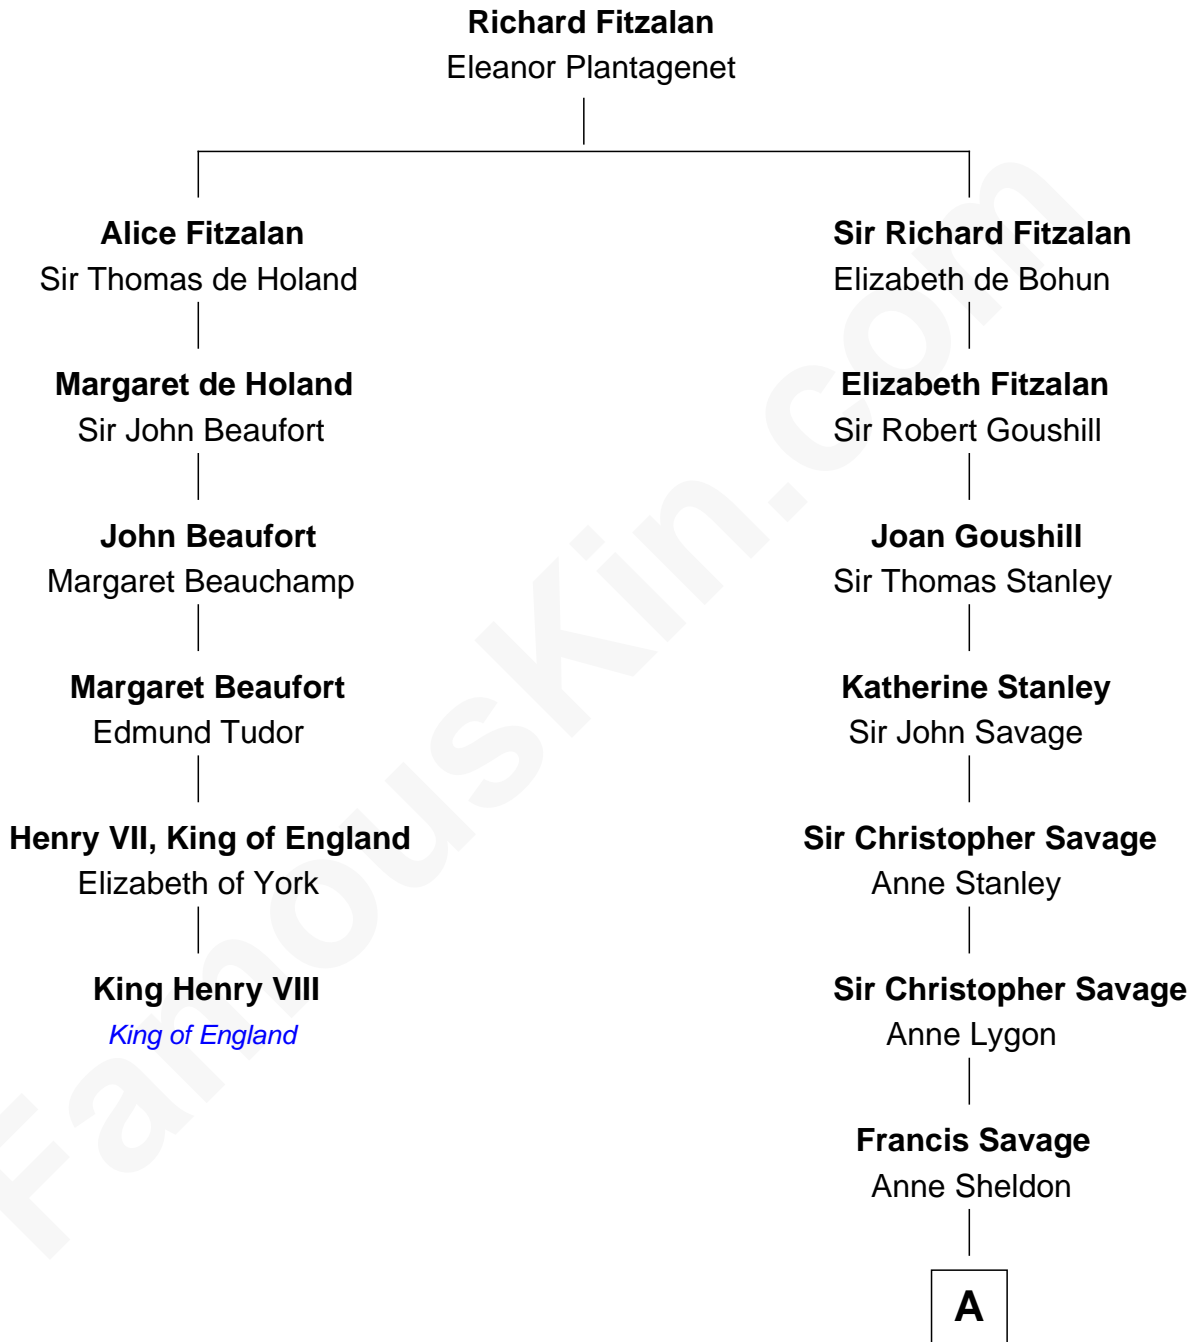

## Relationship Chart of

### King Henry VIII

*King of England*

5th cousin 15 times removed of

**Parker Stevenson**  
*TV and Movie Actor*

**A**

**Walter Savage**

Elizabeth Hall

**Ralph Savage**

-----  
**Anthony Savage**

Sarah Constable

**Alice Savage**

Francis Thornton

**Margaret Thornton**

William Strother

**Francis Strother**

Susannah Dabney