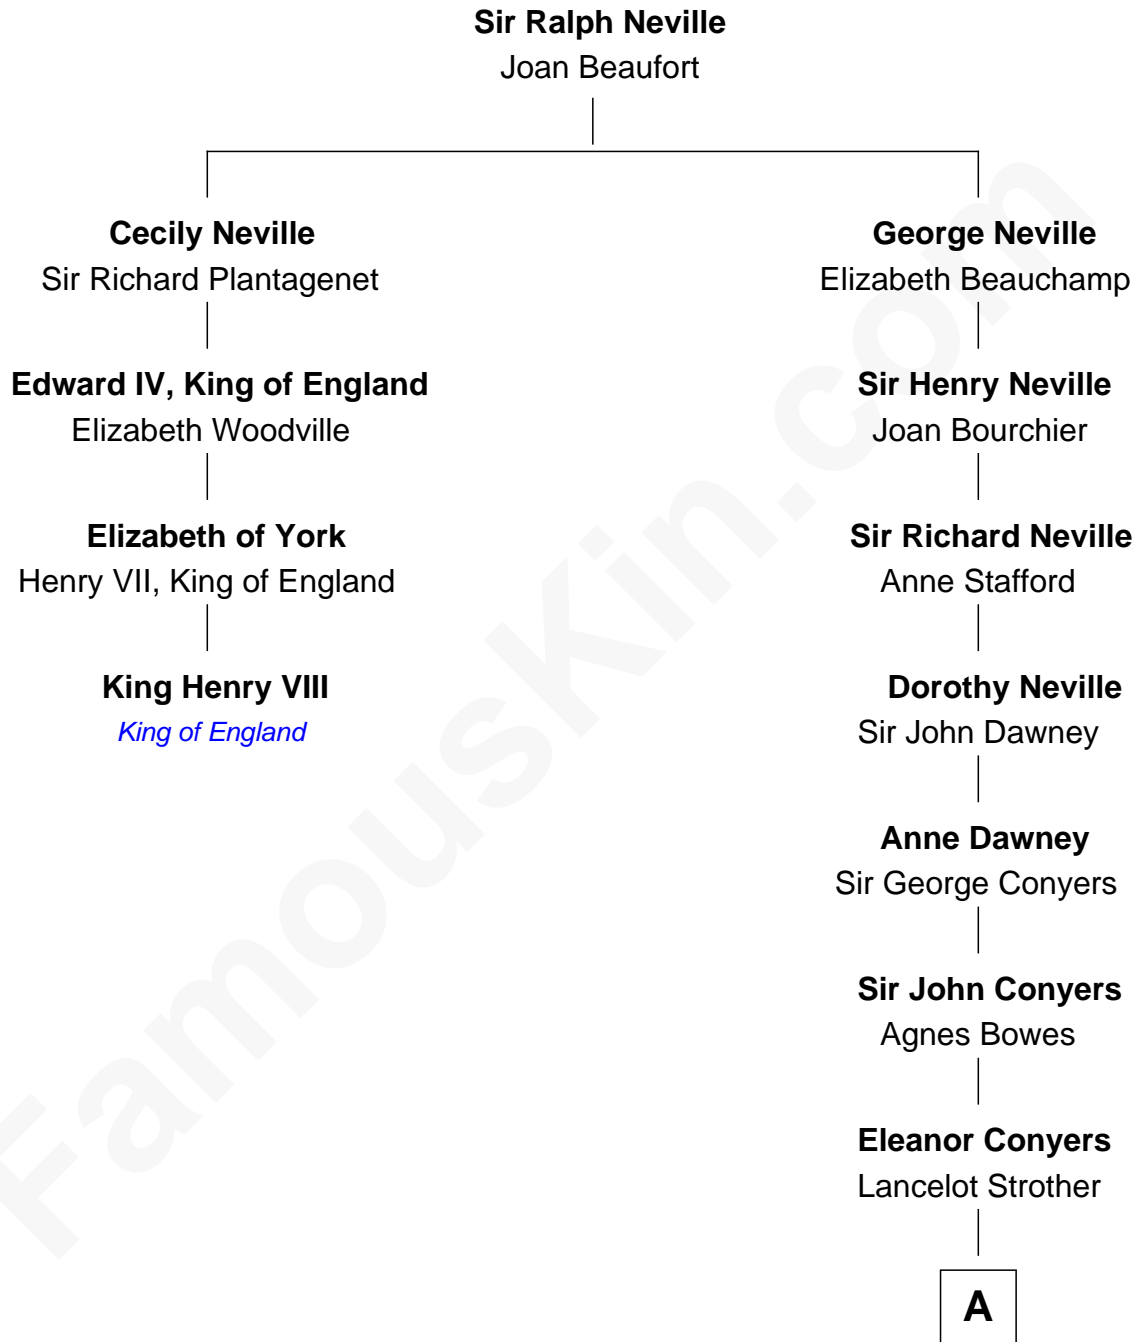

## Relationship Chart of

### King Henry VIII

*King of England*

3rd cousin 15 times removed of

**Parker Stevenson**  
*TV and Movie Actor*

**A**

**William Strother**  
Elizabeth - - - - -

**William Strother**  
Dorothy - - - - -

**William Strother**  
Margaret Thornton

**Francis Strother**  
Susannah Dabney

**William Strother**  
Sarah Bayly

**Sarah Dabney Strother**  
Col. Richard Taylor

**Brig. Gen. Joseph Pannell Taylor**  
Evelyn Aurilla McLean

**Col. Joseph Hancock Taylor**  
Mary Montgomery Meigs