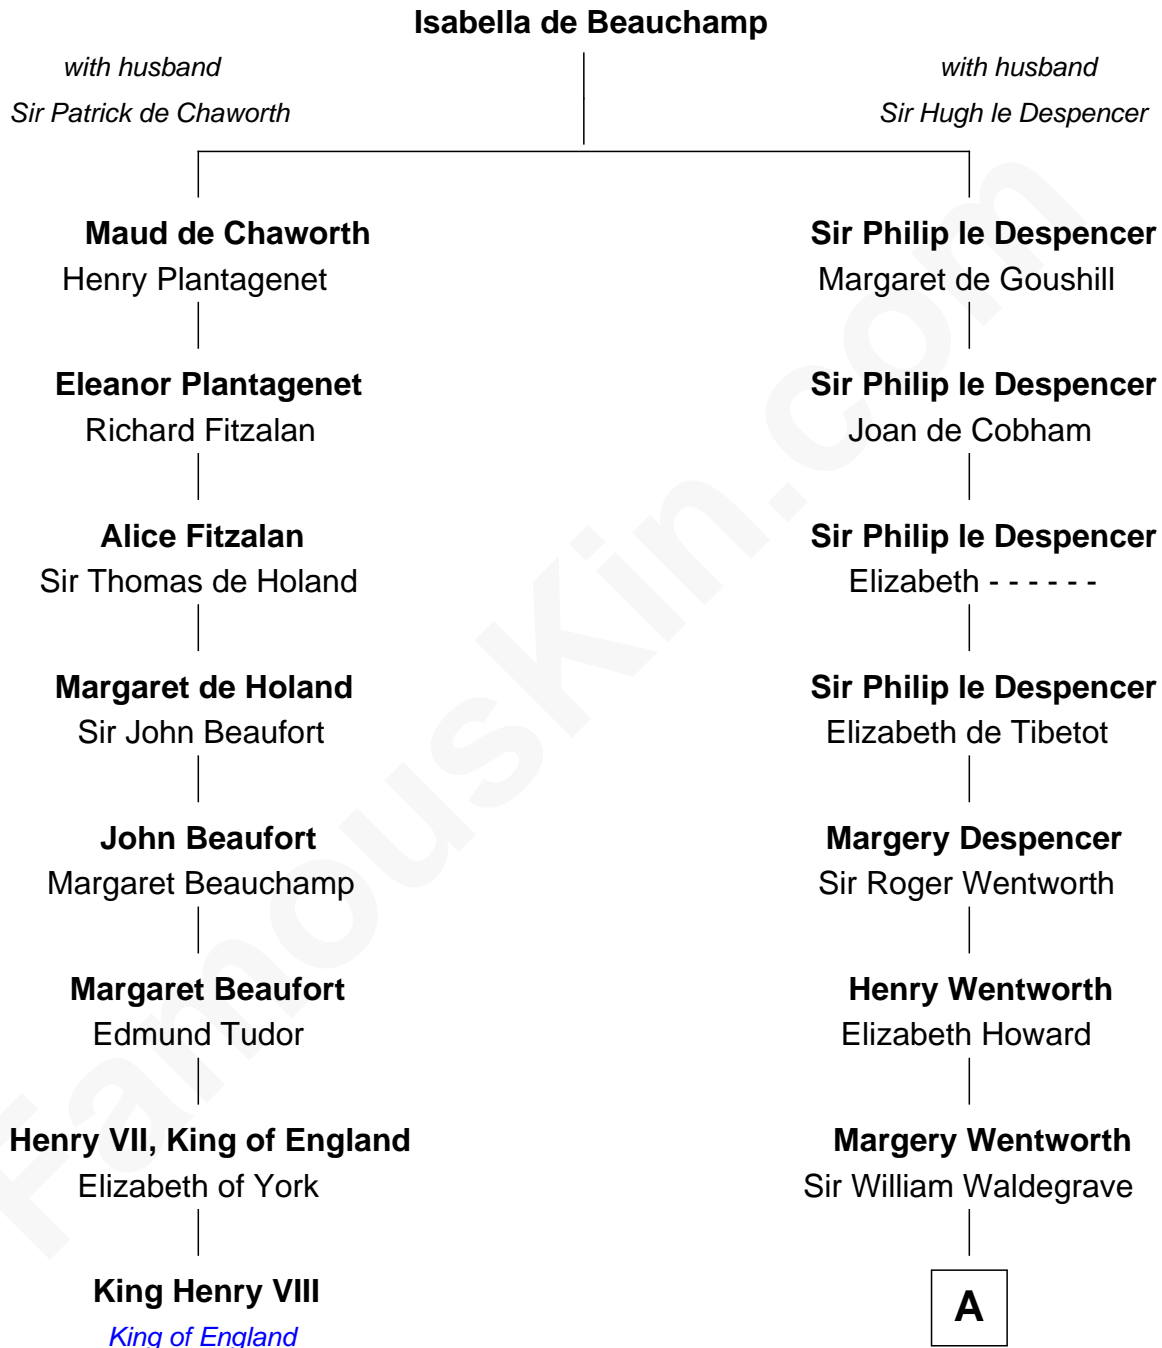

FamousKin.com

Relationship Chart of

King Henry VIII

King of England

7th cousin 14 times removed of

Bob Moore
Co-Founder, Bob's Red Mill

A

George Waldegrave

Daniel Francis Learnard

—
Clinton Morris Learnard

Gertrude Maud Yost

—
Doris Dell Learnard

Kenneth Earl Moore

—
Bob Moore

Co-Founder, Bob's Red Mill