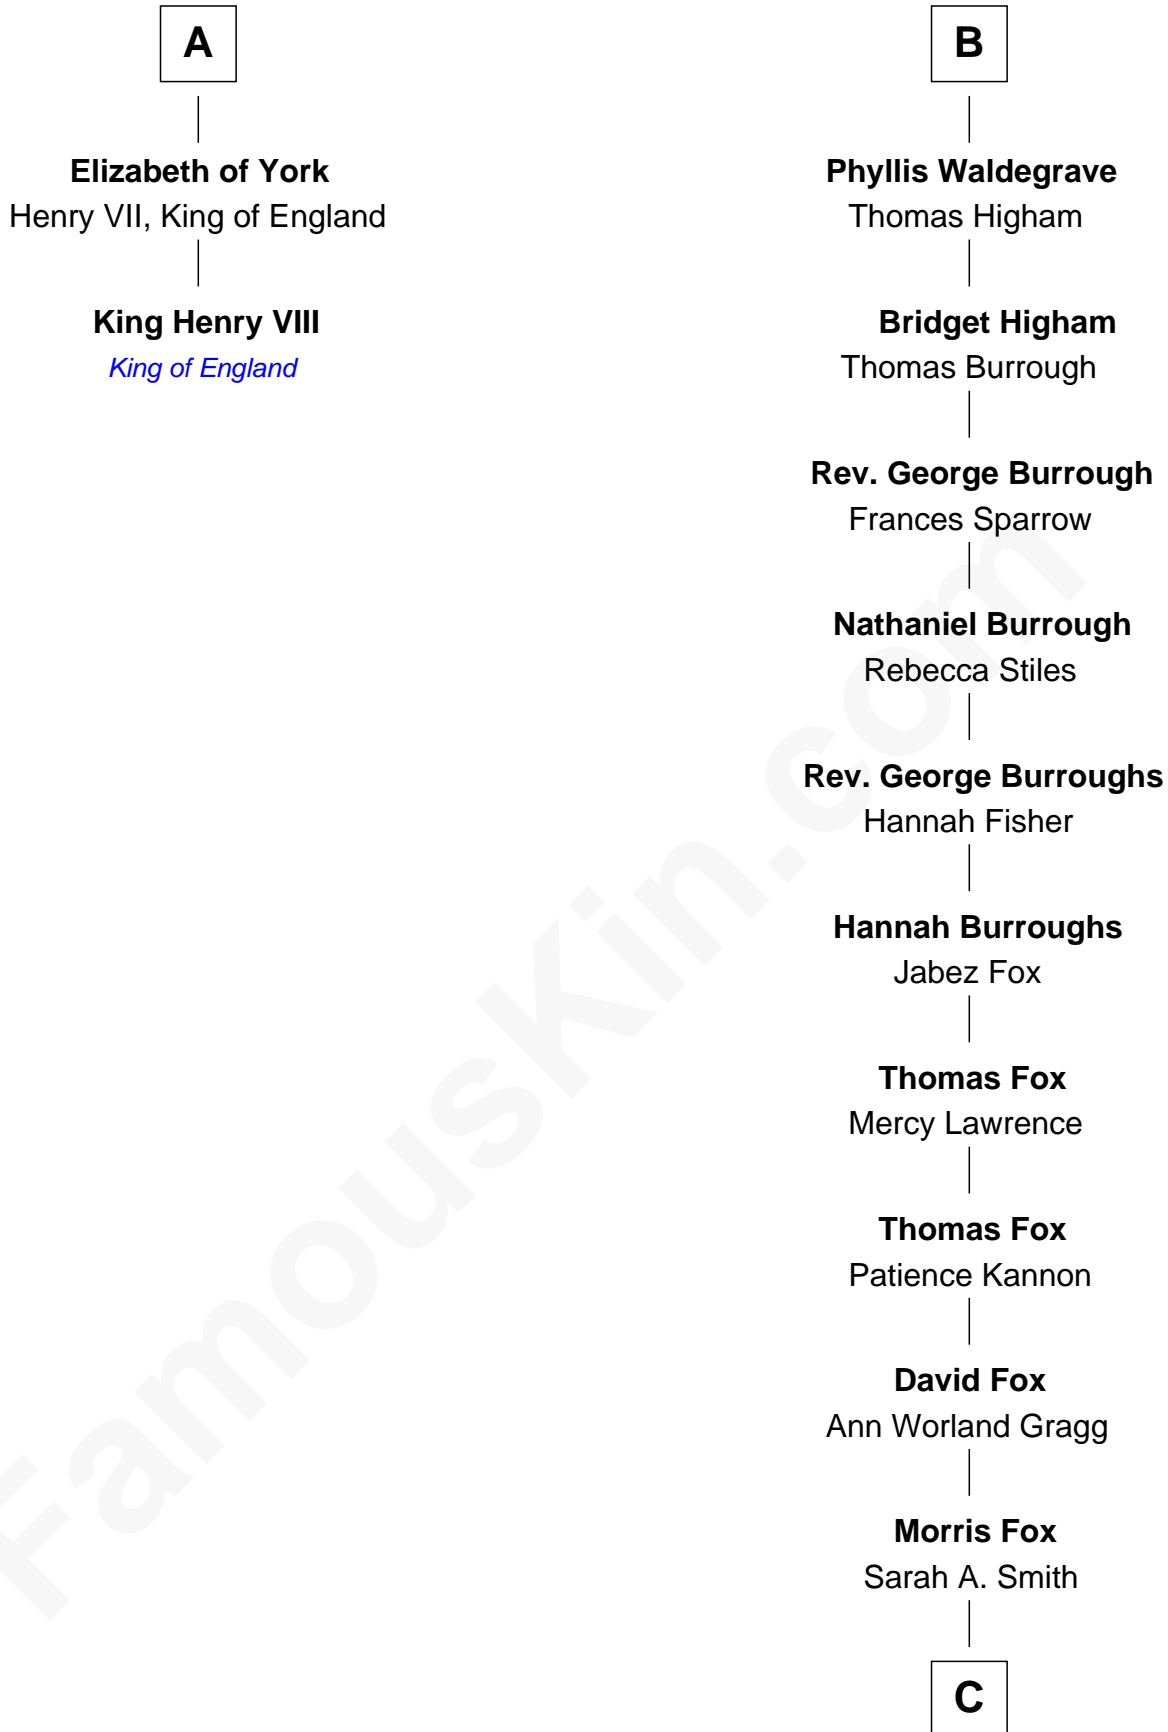

**FamousKin.com**  
**Relationship Chart of**  
**King Henry VIII**  
*King of England*

8th cousin 12 times removed of

**Bob Moore**  
*Co-Founder, Bob's Red Mill*

**Bartholomew de Badlesmere**  
 Margaret de Clare

**Anne de Mortimer**

Richard of York

**Sir Richard Plantagenet**

Cecily Neville

**Edward IV, King of England**

Elizabeth Woodville

**A**

**Margaret de Badlesmere**

Sir John de Tivetot

**Sir Robert de Tivetot**

Margaret Deincourt

**Elizabeth de Tivetot**

Sir Philip le Despencer

**Margery Despencer**

Sir Roger Wentworth

**Henry Wentworth**

Elizabeth Howard

**Margery Wentworth**

Sir William Waldegrave

**George Waldegrave**

Anne Drury

**B**

**C**

—  
**Violette Fox**