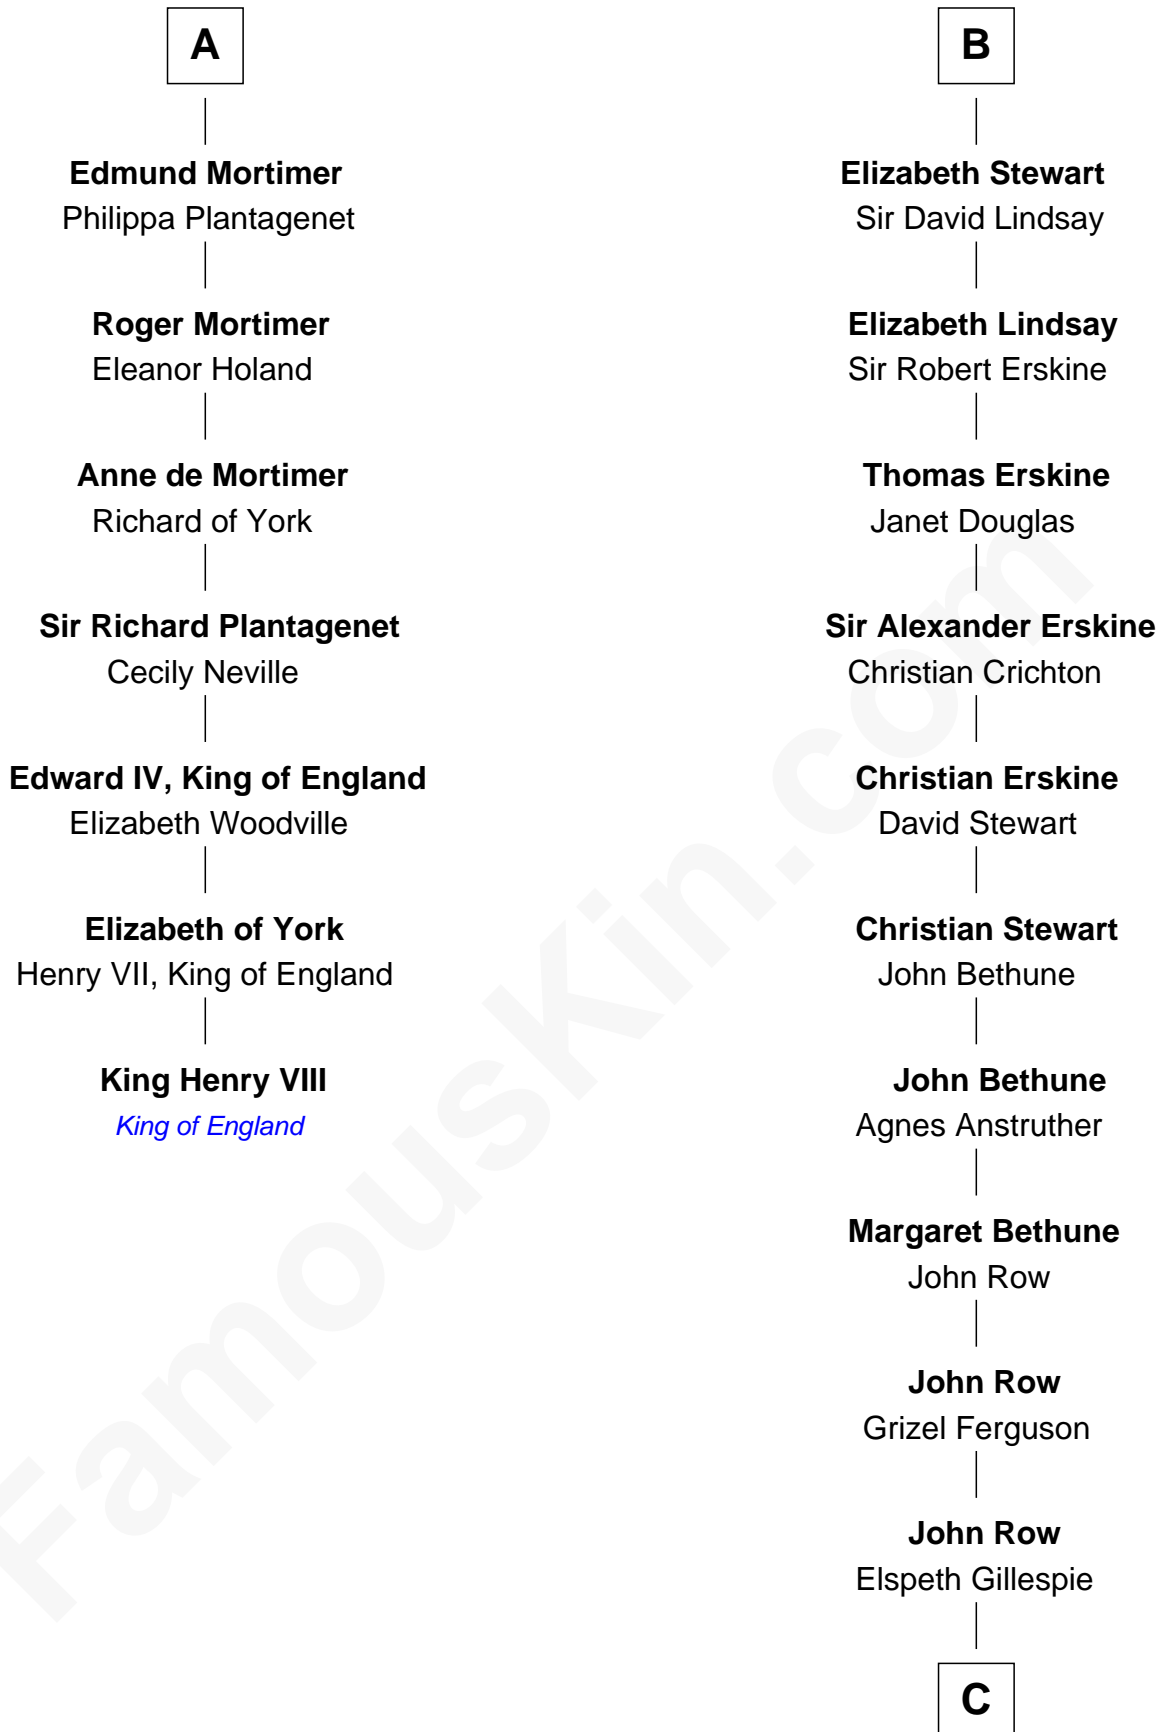

## Relationship Chart of

### King Henry VIII

*King of England*

13th cousin 7 times removed of

**General Hugh Mercer**  
*American Revolution*

**C**

**Lilias Row**  
John Mercer

**Thomas Mercer**  
Isabel Smith

**William Mercer**  
Anne Munro

**General Hugh Mercer**  
*American Revolution*

FamousKin.com