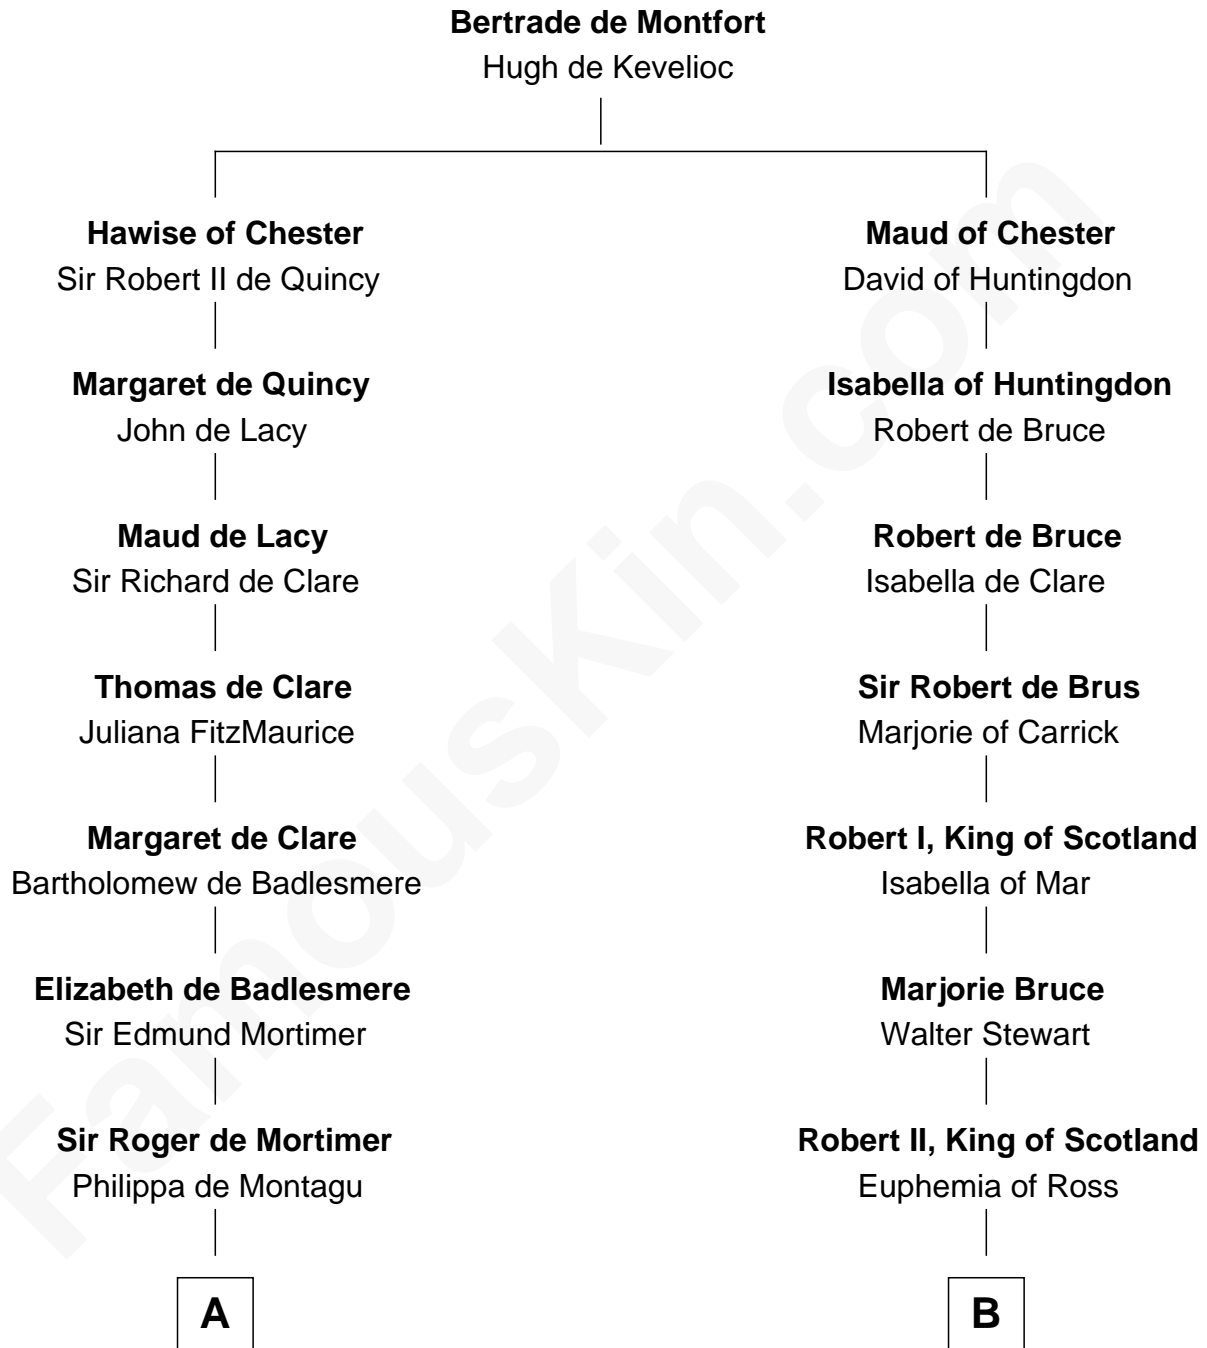

## Relationship Chart of

### King Henry VIII

*King of England*

13th cousin 7 times removed of

**General Hugh Mercer**  
*American Revolution*

**C**

**Lilias Row**  
John Mercer

**Thomas Mercer**  
Isabel Smith

**William Mercer**  
Anne Munro

**General Hugh Mercer**  
*American Revolution*

FamousKin.com