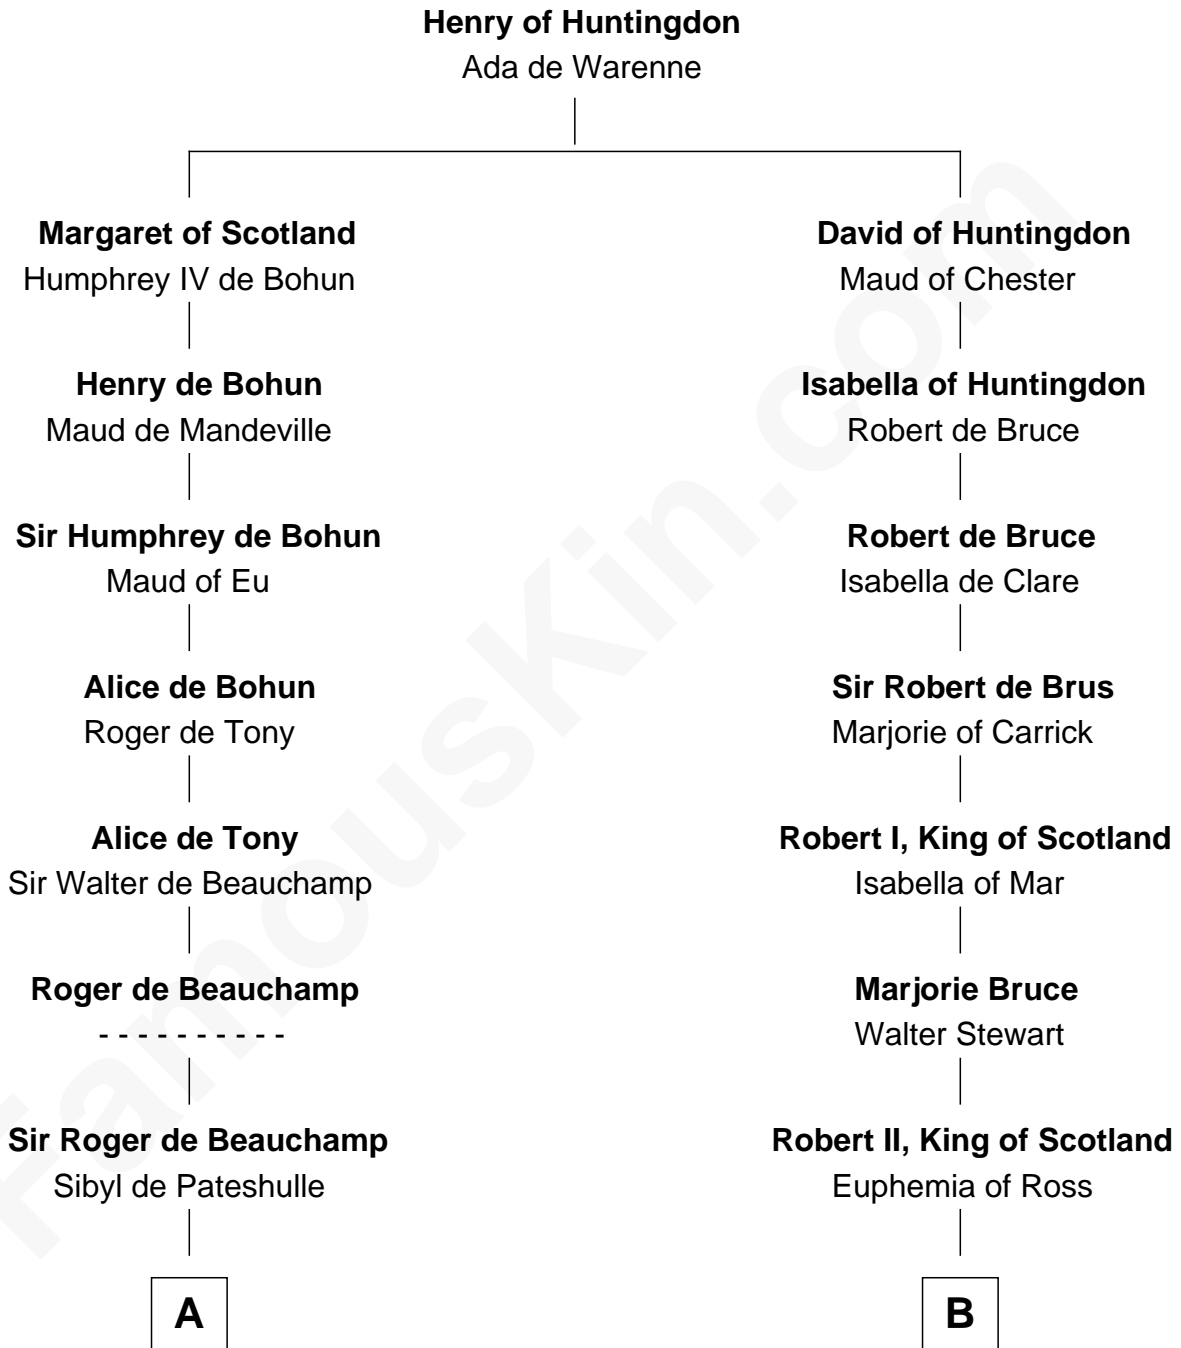

FamousKin.com

Relationship Chart of

King Henry VIII

King of England

13th cousin 7 times removed of

General Hugh Mercer

American Revolution

C

Lilias Row
John Mercer

Thomas Mercer
Isabel Smith

William Mercer
Anne Munro

General Hugh Mercer
American Revolution

FamousKin.com