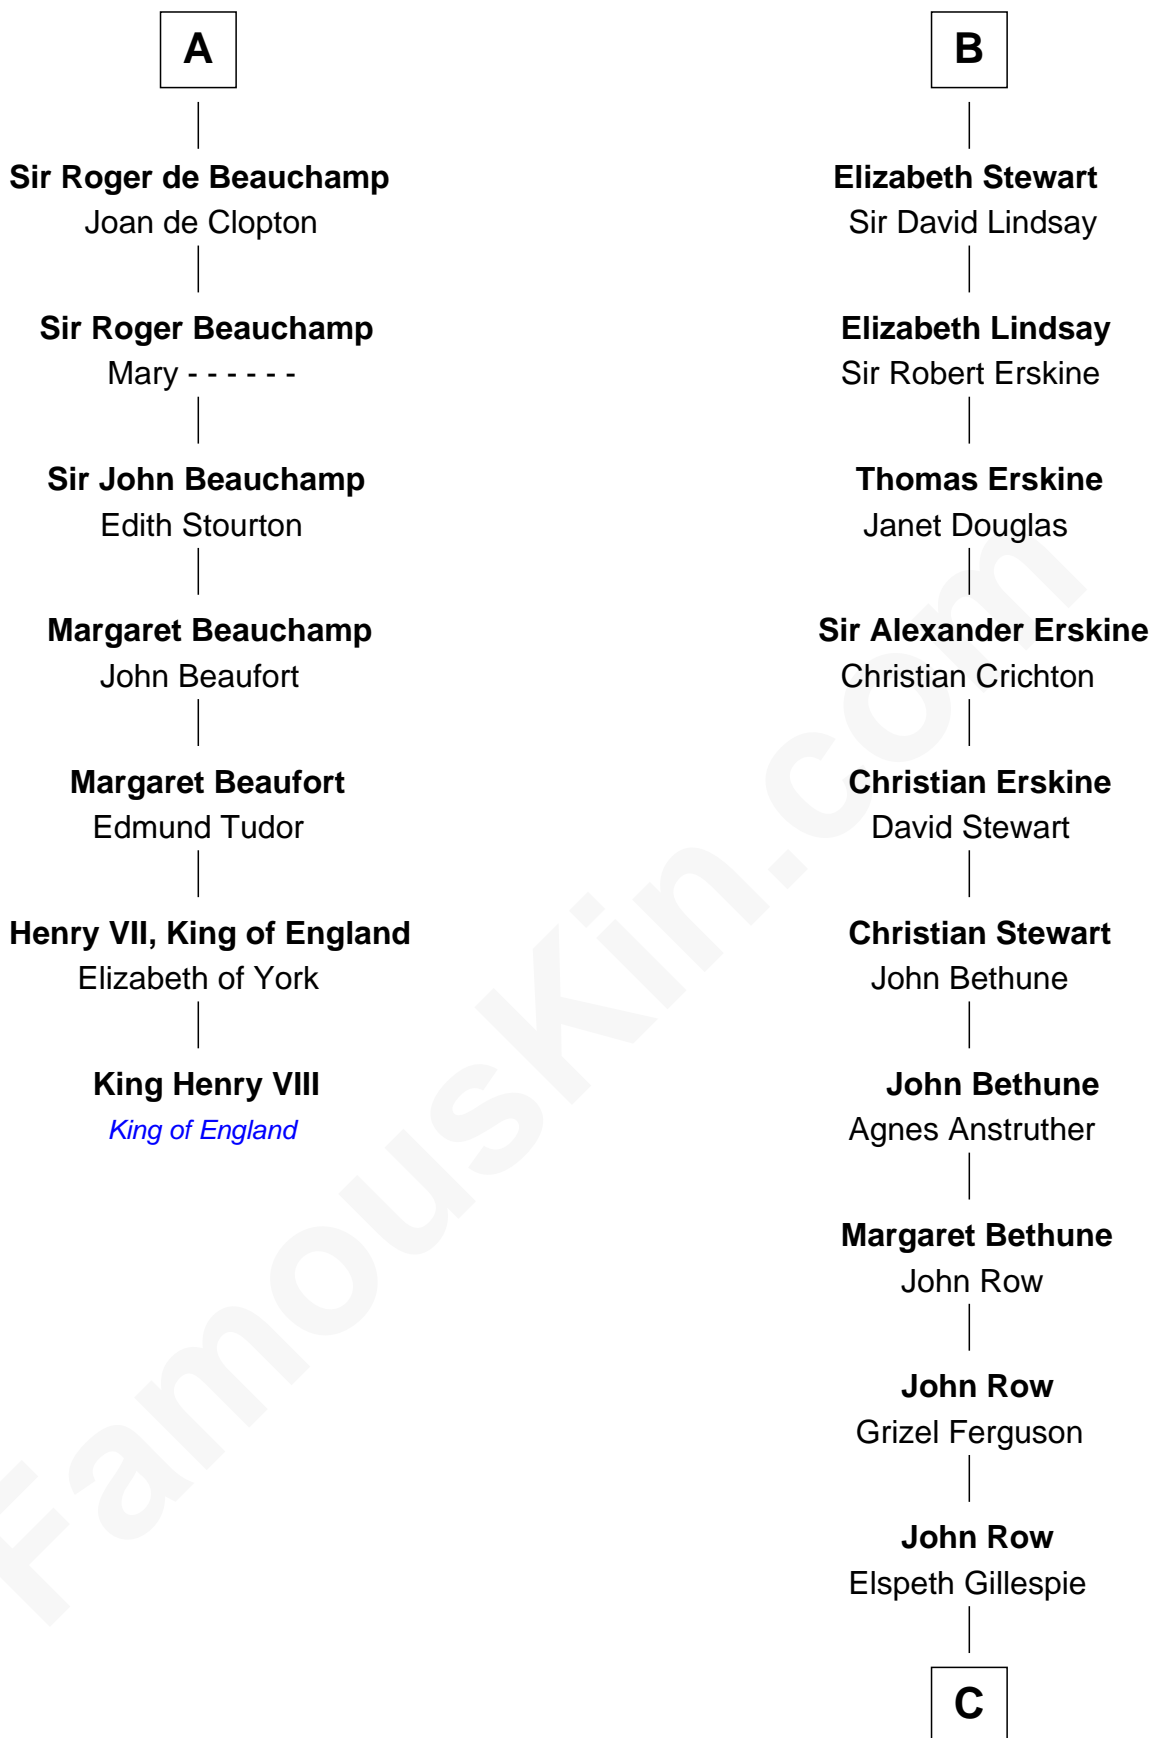

FamousKin.com

Relationship Chart of

King Henry VIII

King of England

13th cousin 7 times removed of

General Hugh Mercer

American Revolution

C

Lilias Row
John Mercer

Thomas Mercer
Isabel Smith

William Mercer
Anne Munro

General Hugh Mercer
American Revolution

FamousKin.com