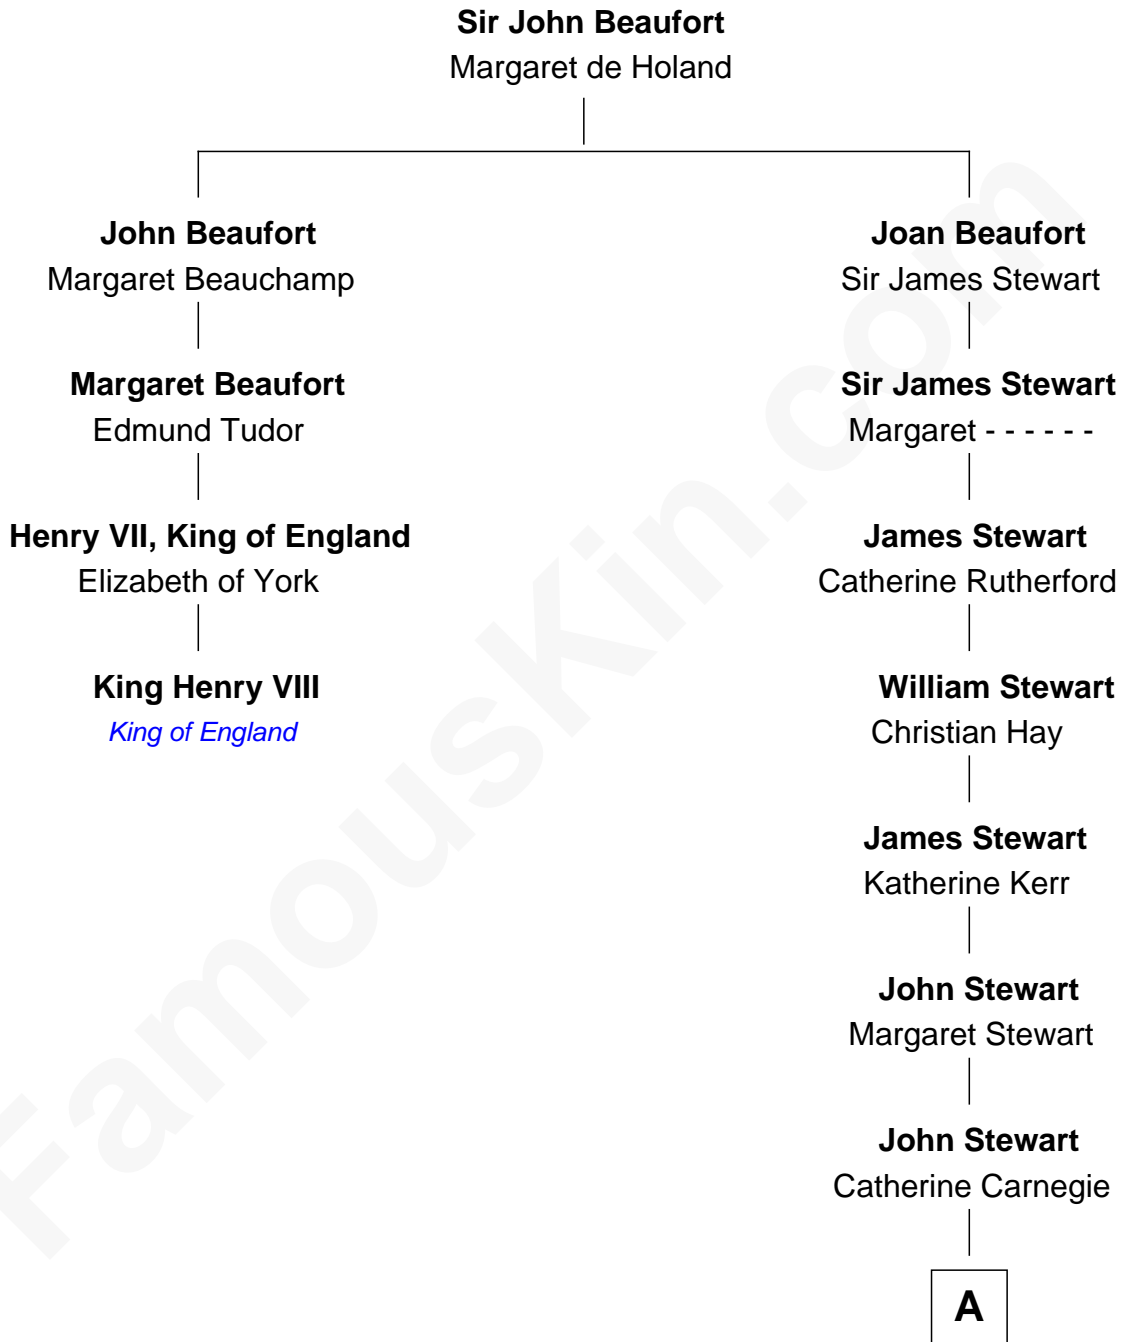

**FamousKin.com**  
**Relationship Chart of**  
**King Henry VIII**  
*King of England*

3rd cousin 12 times removed of

**Johnny Mercer**  
*Songwriter and Co-Founder of Capitol Records*

**A**

**John Stuart**

Anne Seton

**Charles Stuart**

Mary Maxwell

**John Stuart**

Christian Anstruther

**Christiana Stuart**

Cyrus Griffin

**Louisa Griffin**