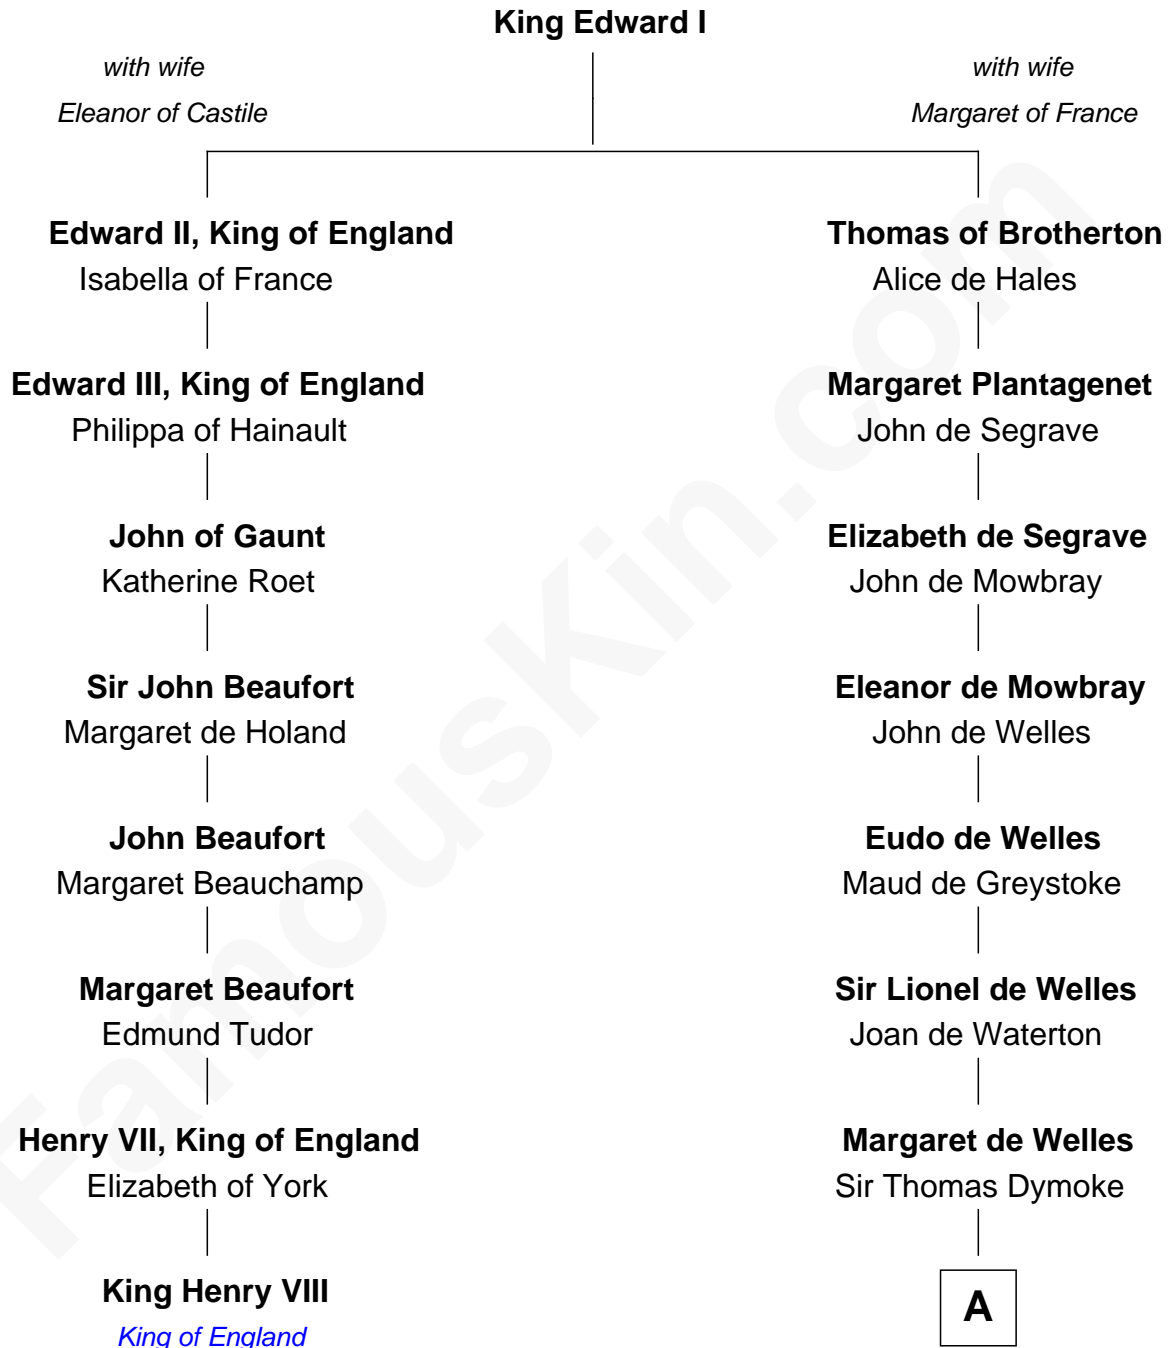

FamousKin.com
Relationship Chart of
King Henry VIII
King of England

7th cousin 13 times removed of
Robert Frost
Poet and Playwright

A

Sir Lionel Dymoke

Joanna Griffith

Anne Dymoke

John Goodrick

Lionel Goodrick