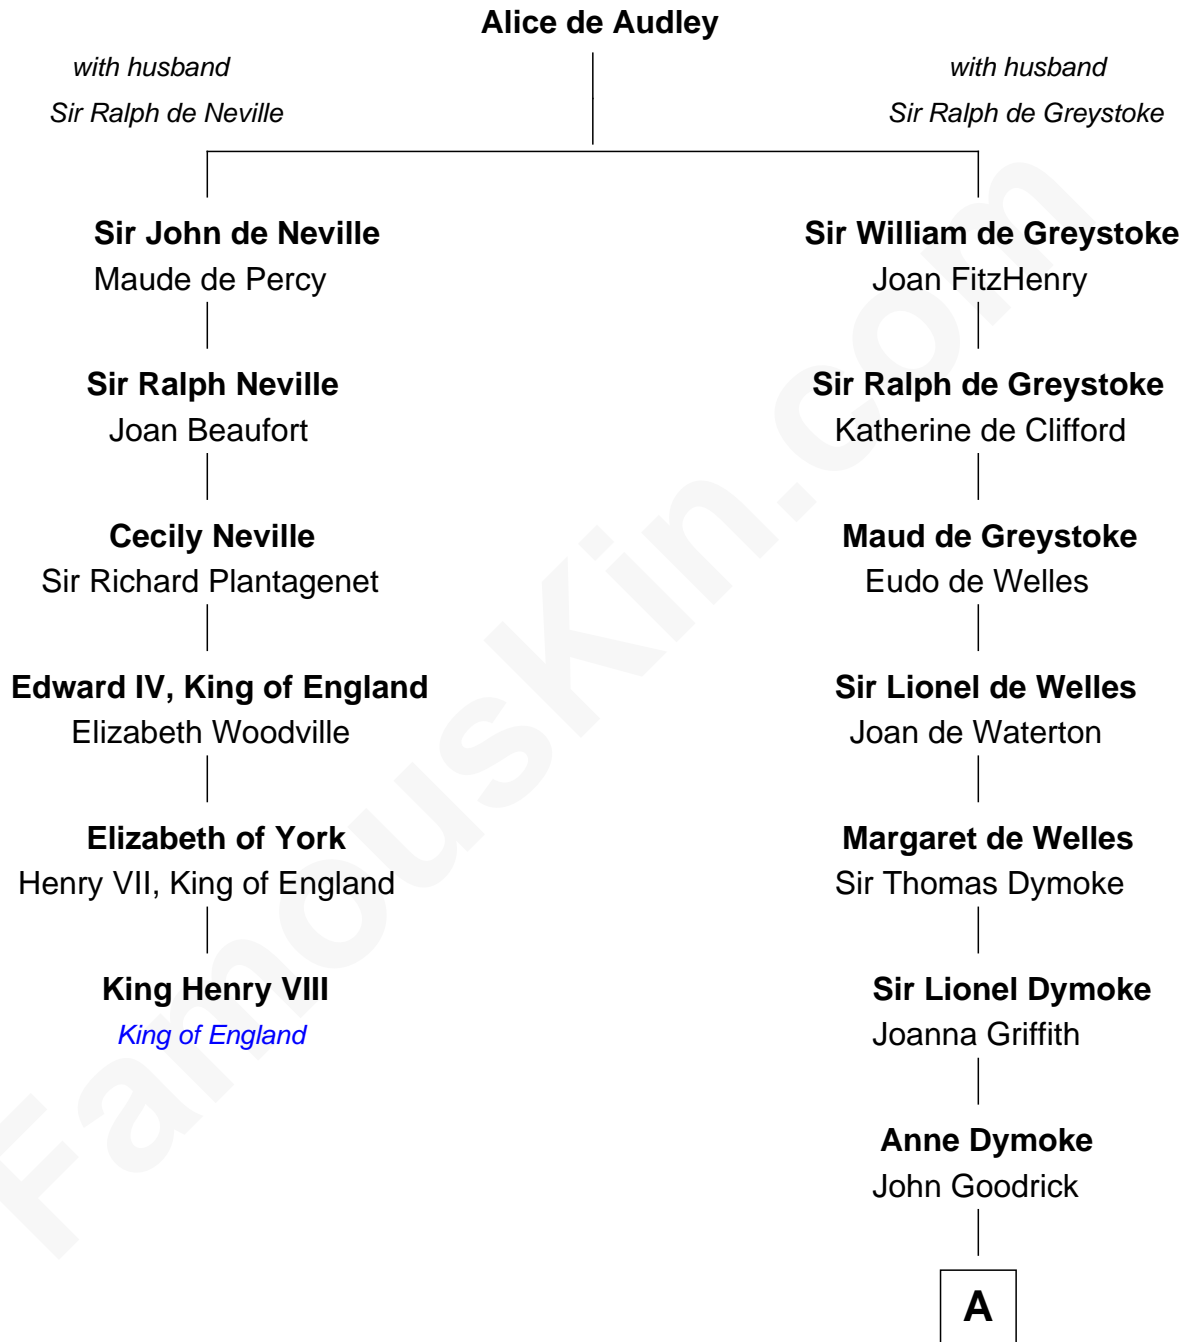

FamousKin.com

Relationship Chart of

King Henry VIII

King of England

5th cousin 13 times removed of

Robert Frost

Poet and Playwright

A