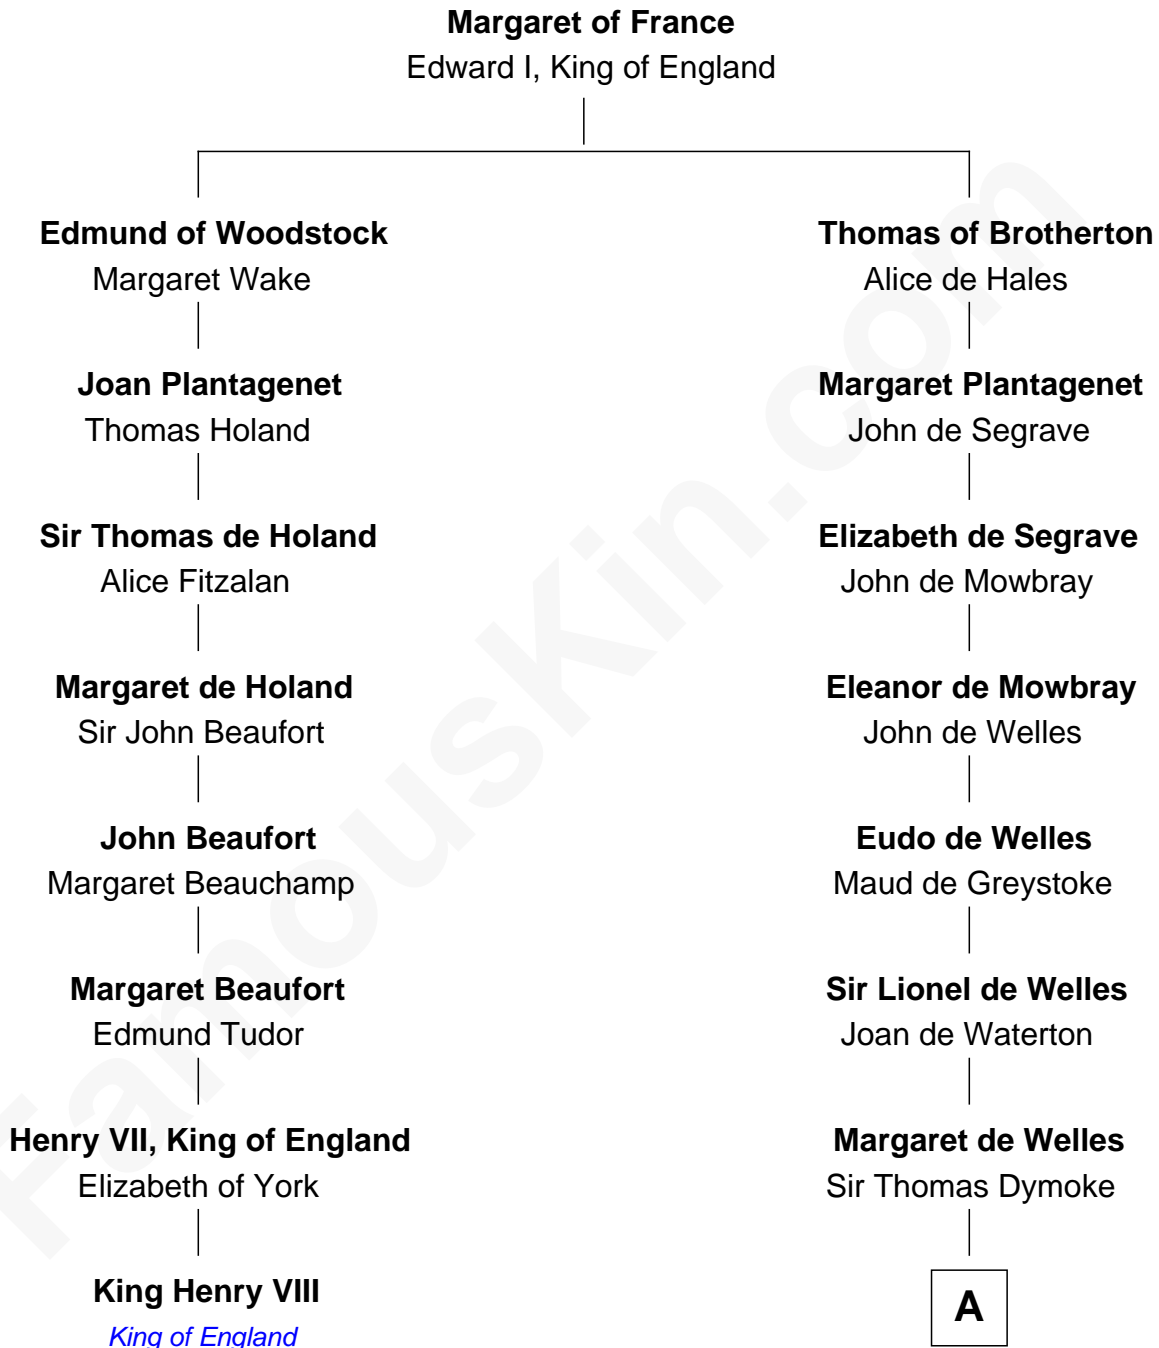

FamousKin.com
Relationship Chart of
King Henry VIII
King of England

7th cousin 13 times removed of
Robert Frost
Poet and Playwright

A

Sir Lionel Dymoke

Joanna Griffith

Anne Dymoke

John Goodrick

Lionel Goodrick