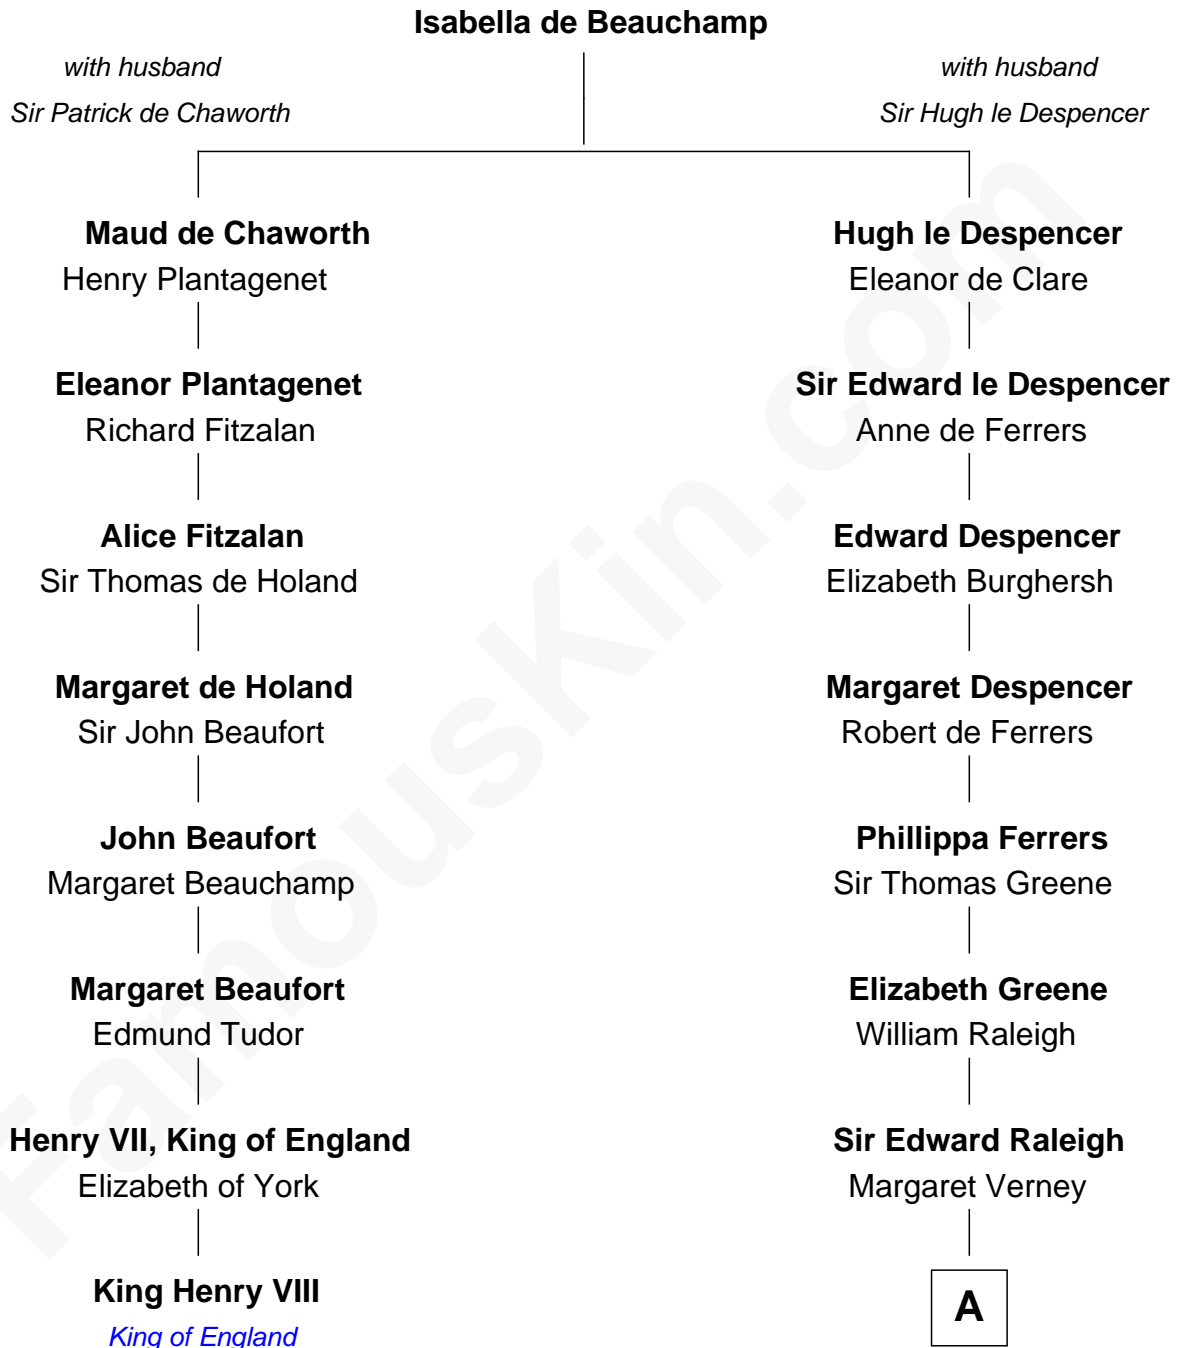

## Relationship Chart of

### King Henry VIII

*King of England*

7th cousin 14 times removed of

**Marilyn Monroe**  
*Actress, Model, and Singer*

**A**

**Sir Edward Raleigh**  
Anne Chamberlayne

**Bridget Raleigh**  
Sir John Cope

**Elizabeth Cope**  
John Dryden