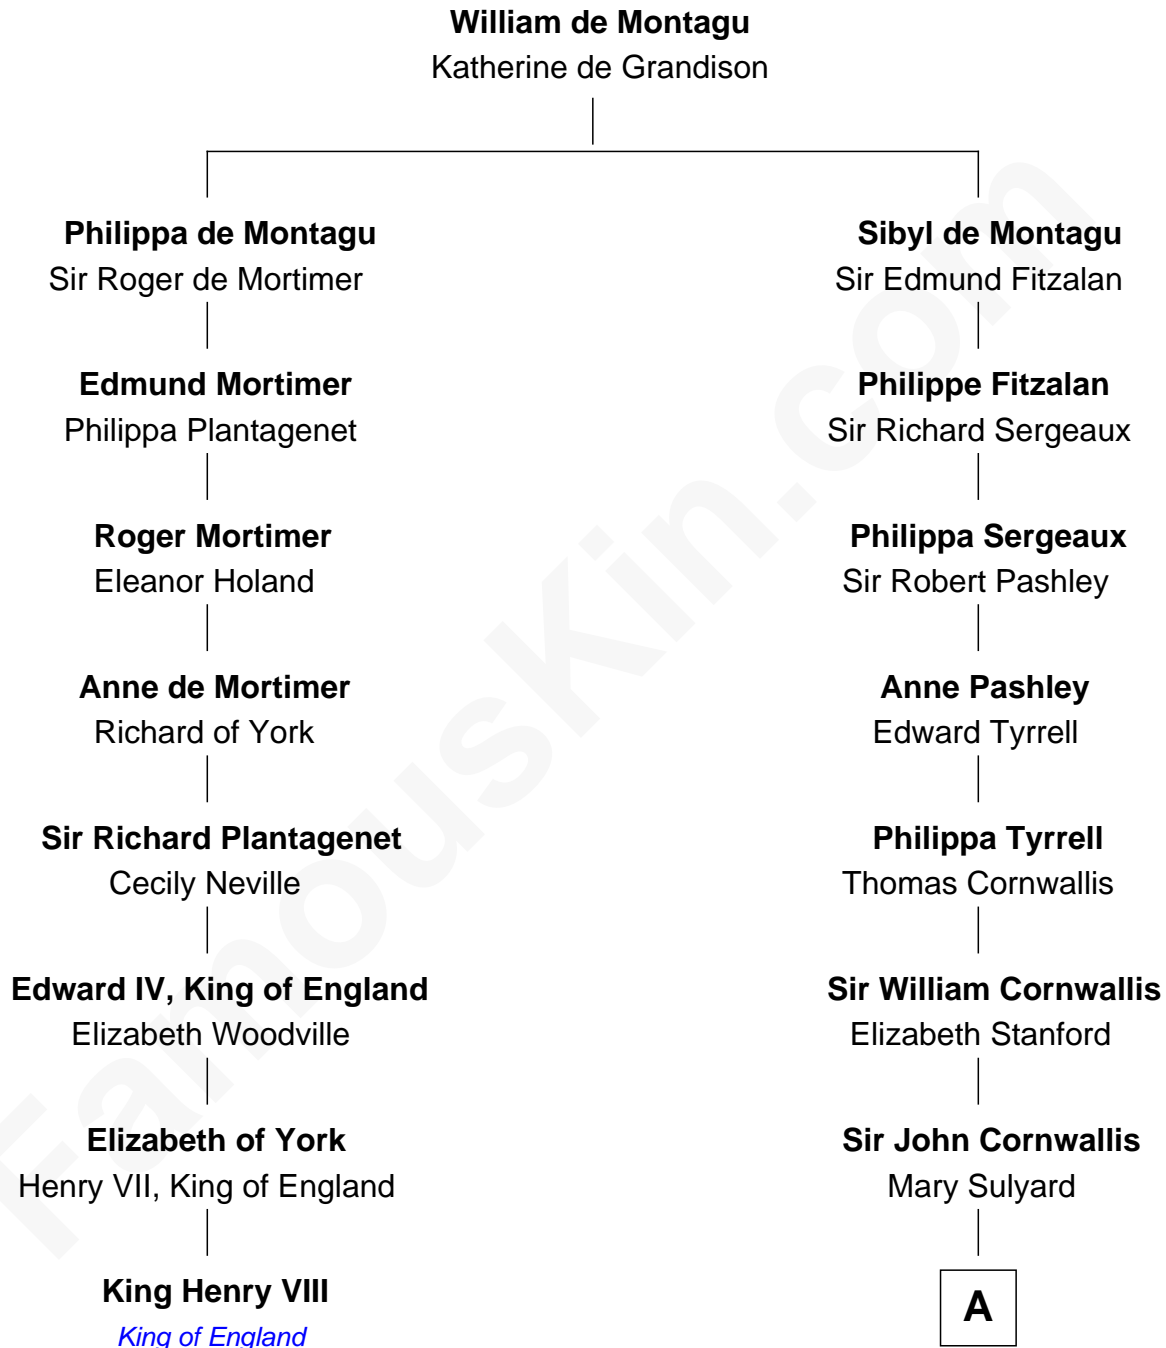

**FamousKin.com**  
**Relationship Chart of**  
**King Henry VIII**  
*King of England*

7th cousin 13 times removed of  
**Marilyn Monroe**  
*Actress, Model, and Singer*

**A**

**Elizabeth Cornwallis**

John Blennerhasset

**Elizabeth Blennerhasset**

Lionel Throckmorton

**Bassingborne Throckmorton**

Mary Hill

**John Throckmorton**

Rebecca Farrand

**Patience Throckmorton**

John Coggeshall