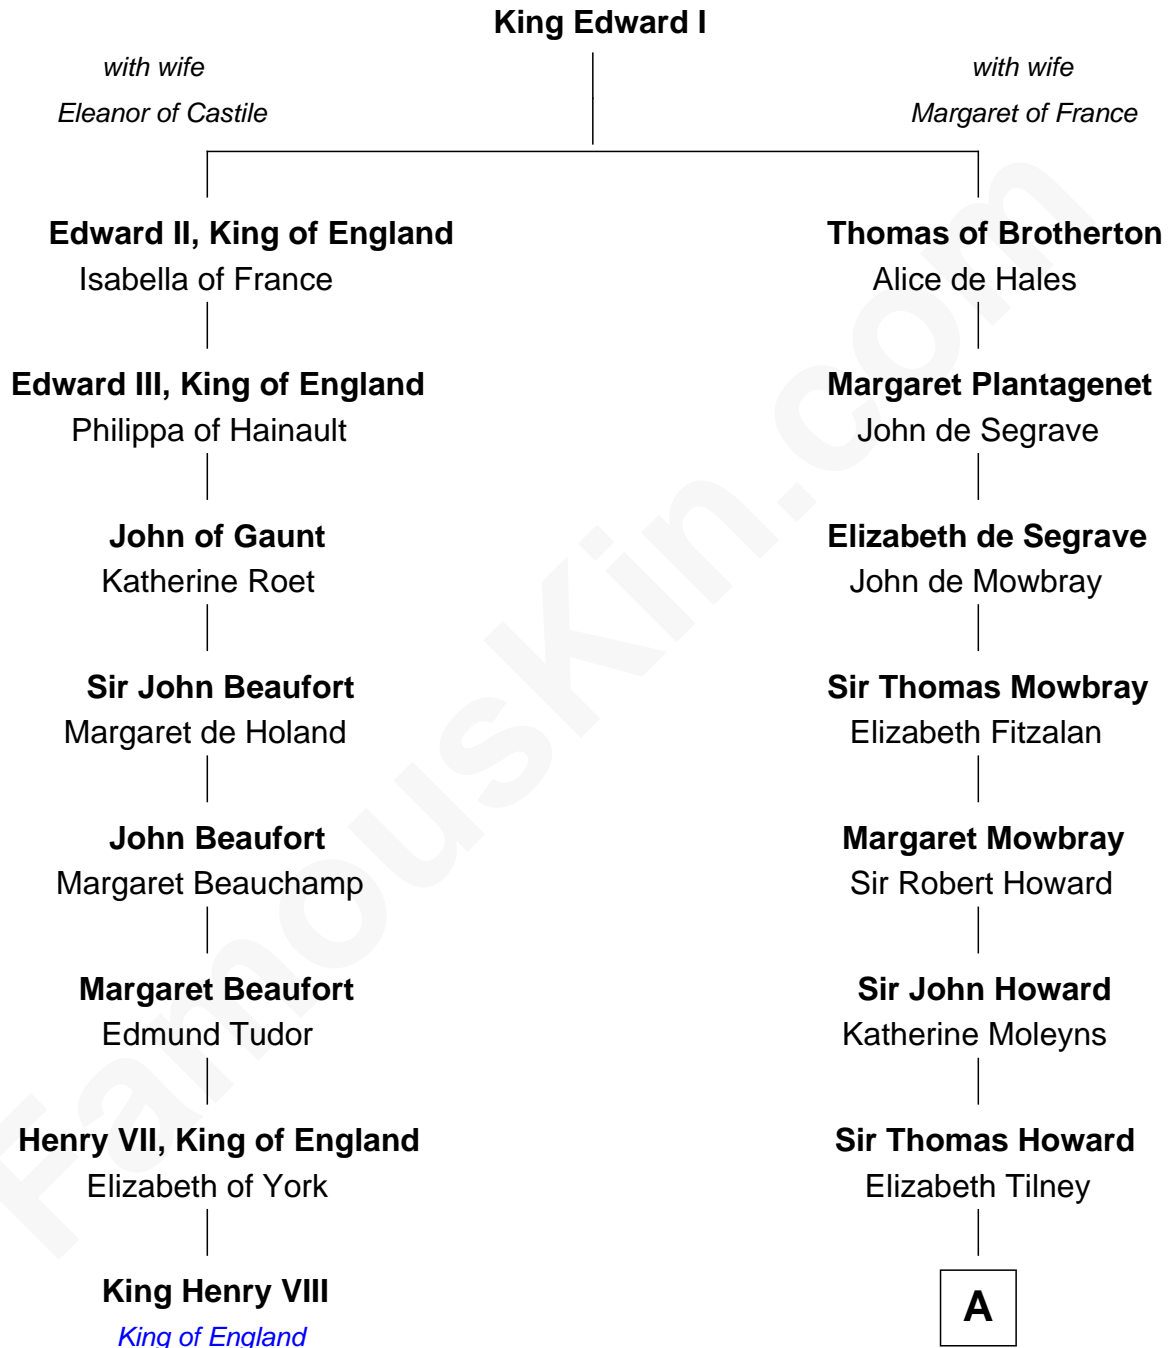

FamousKin.com
Relationship Chart of
King Henry VIII
King of England

7th cousin 1 time removed of
Catherine Howard
5th Wife of King Henry VIII

A

|
Sir Edmund Howard
Joyce Culpeper

|
Catherine Howard
5th Wife of King Henry VIII