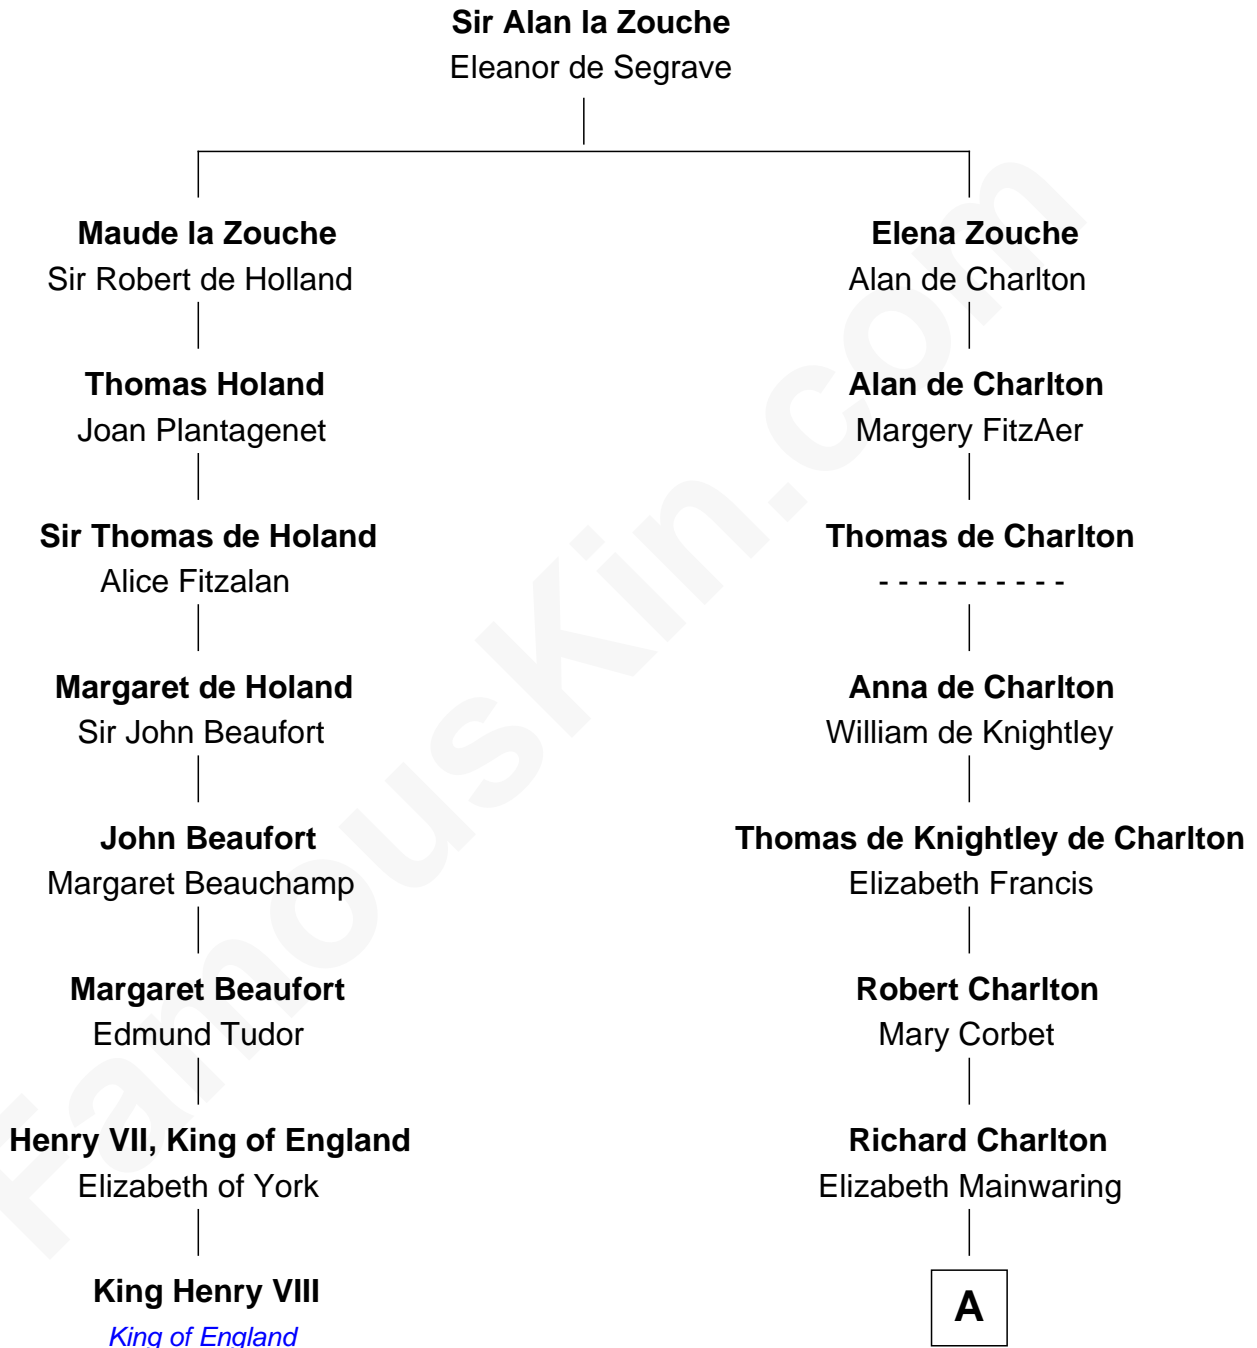

## Relationship Chart of

### King Henry VIII

*King of England*

7th cousin 10 times removed of

### Ralph Waldo Emerson

*American Poet*

**A**

**Anne Charlton**

Randall Grosvenor

**Elizabeth Grosvenor**

Thomas Bulkeley

**Rev. Edward Bulkeley**