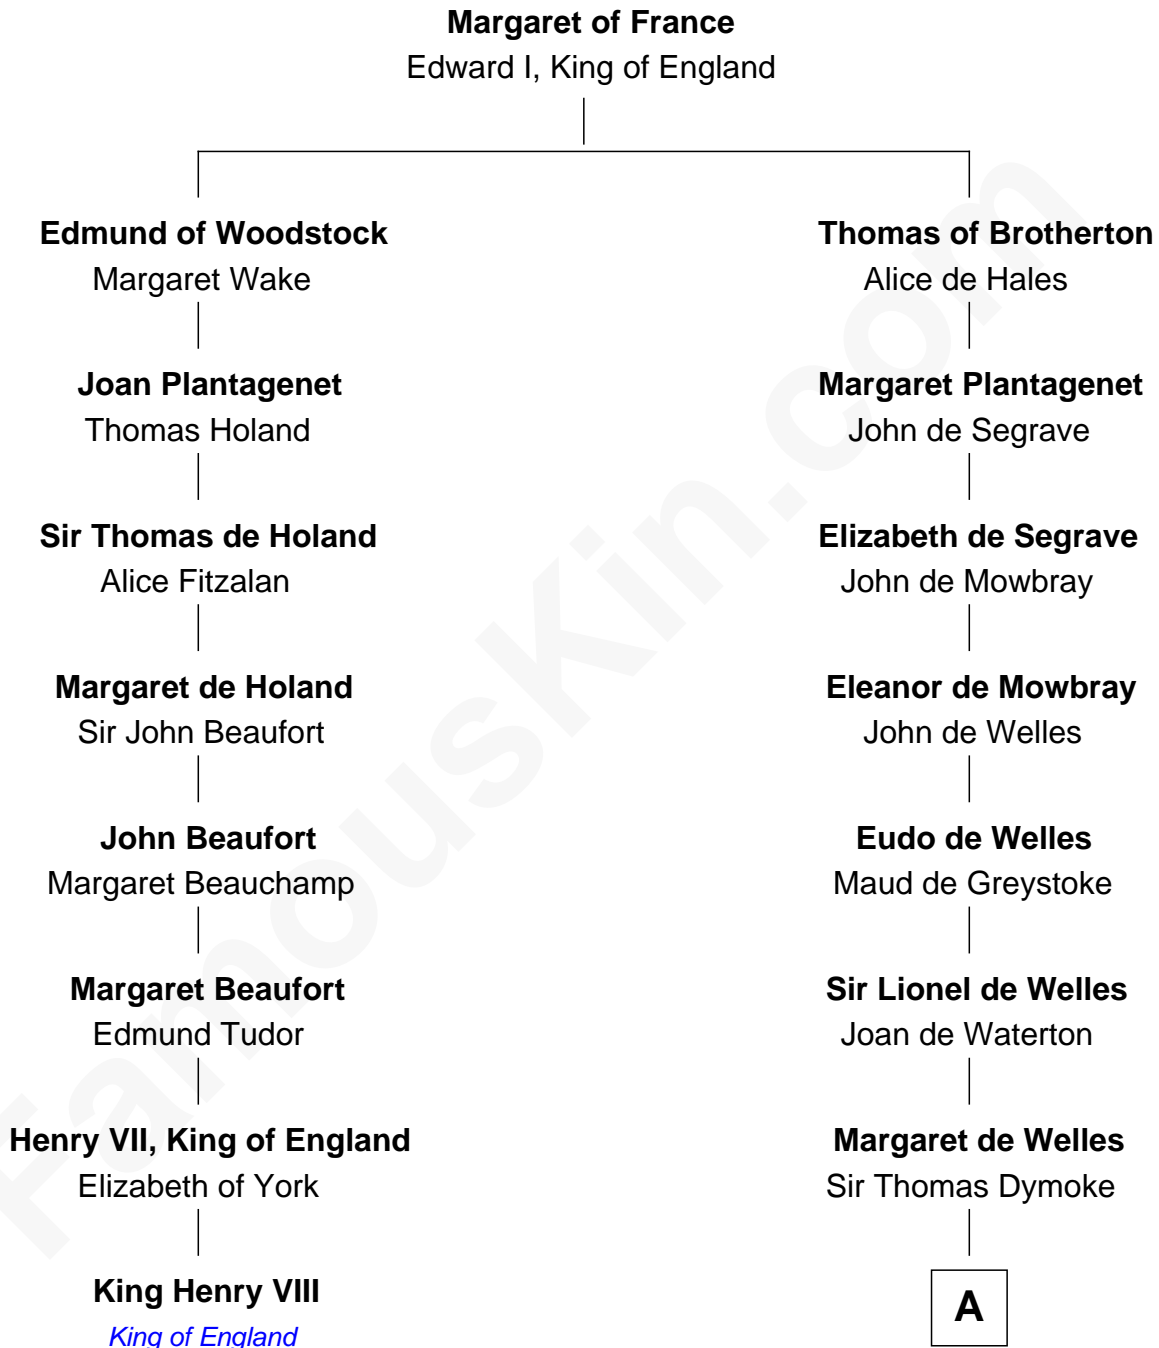

FamousKin.com
Relationship Chart of
King Henry VIII
King of England

7th cousin 11 times removed of
Ralph Waldo Emerson
American Poet

A

Jane Dymoke

John Fulnetby

Katherine Fulnetby

William Dynwell

Anne Dynwell

Henry Whitgift

William Whitgift

Elizabeth Whitgift

Wymond Bradbury

Thomas Bradbury

Mary Perkins

Judith Bradbury

Caleb Moody