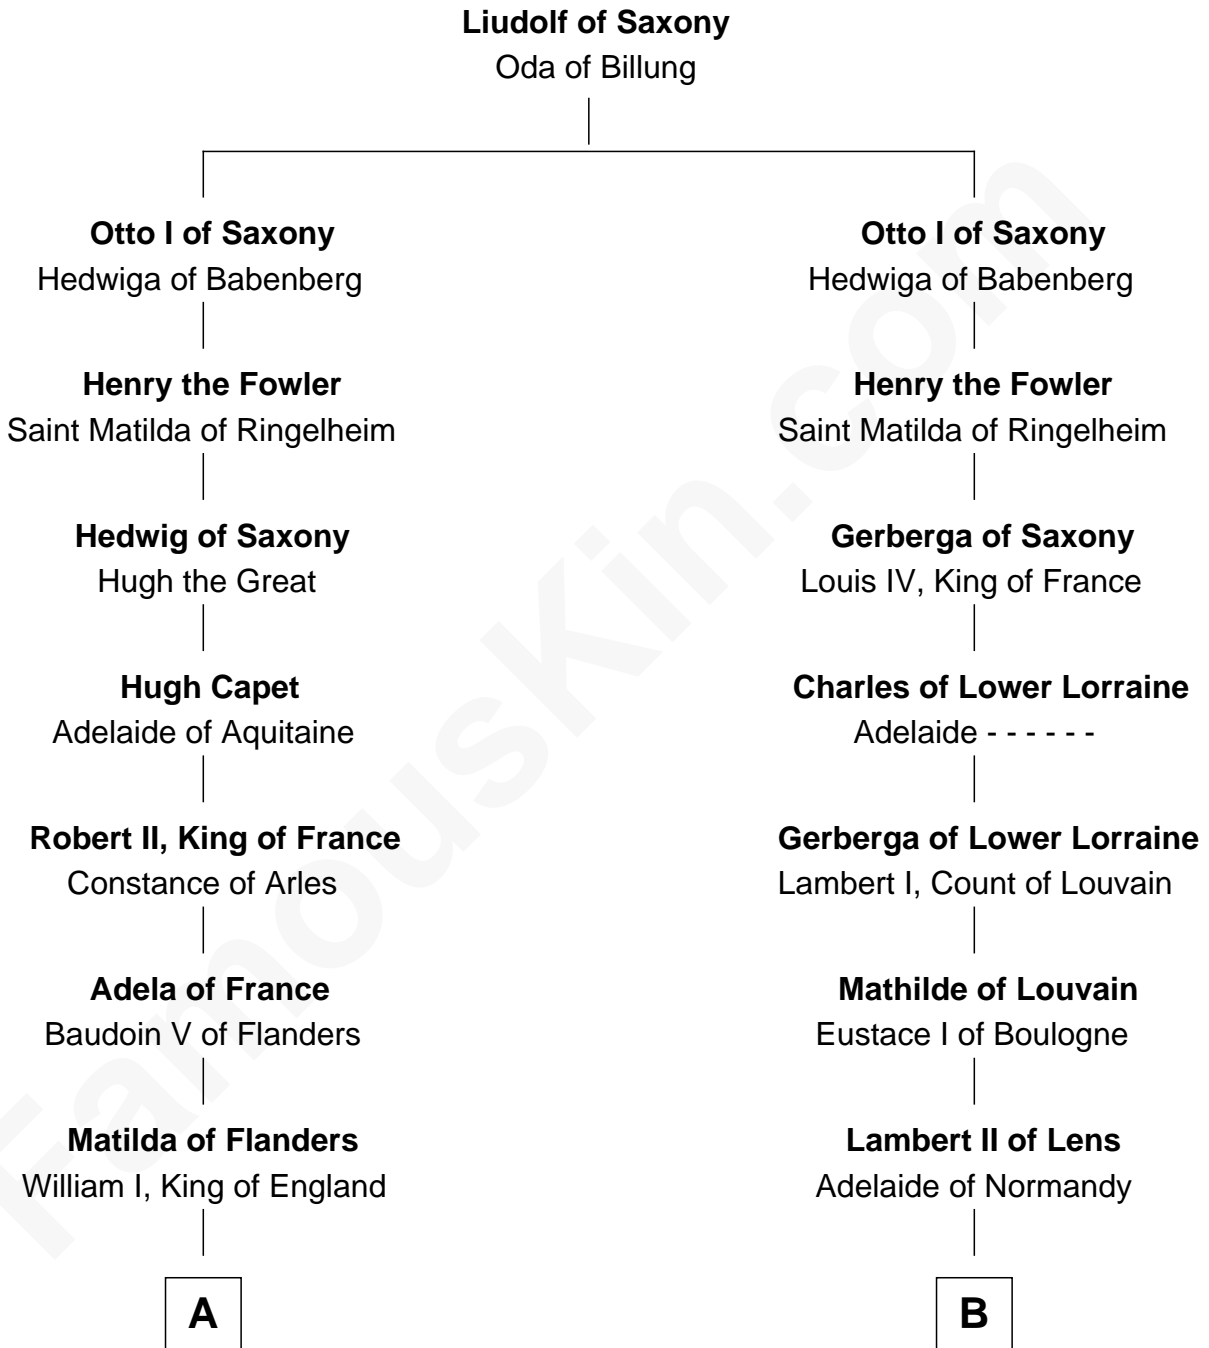

## Relationship Chart of

### King Henry VIII

*King of England*

11th cousin 9 times removed of

**William de Huntingfield**  
*Magna Carta Surety*

**C**

—  
**John Beaufort**  
Margaret Beauchamp

—  
**Margaret Beaufort**  
Edmund Tudor

—  
**Henry VII, King of England**  
Elizabeth of York

—  
**King Henry VIII**  
*King of England*

FamousKin.com