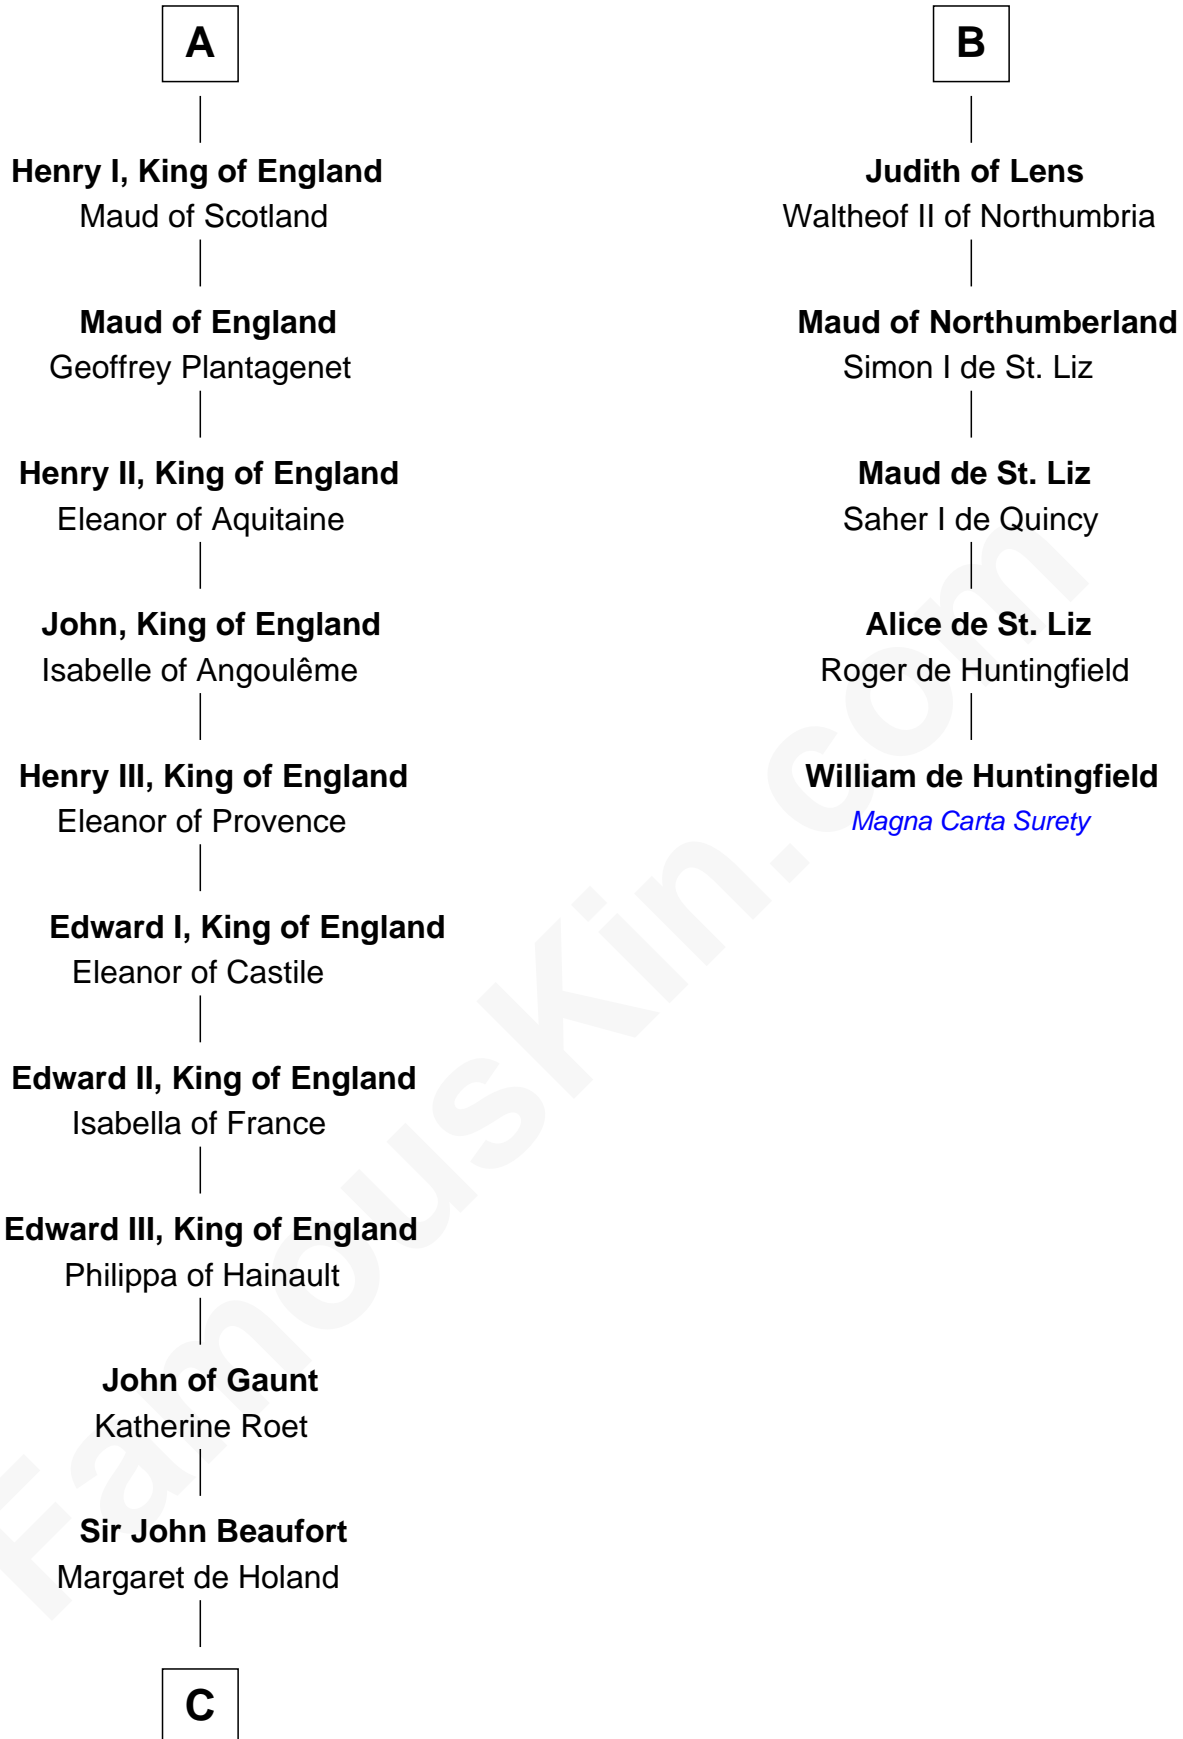

## Relationship Chart of

### King Henry VIII

*King of England*

11th cousin 9 times removed of

**William de Huntingfield**  
*Magna Carta Surety*

**C**

—  
**John Beaufort**  
Margaret Beauchamp

—  
**Margaret Beaufort**  
Edmund Tudor

—  
**Henry VII, King of England**  
Elizabeth of York

—  
**King Henry VIII**  
*King of England*

FamousKin.com