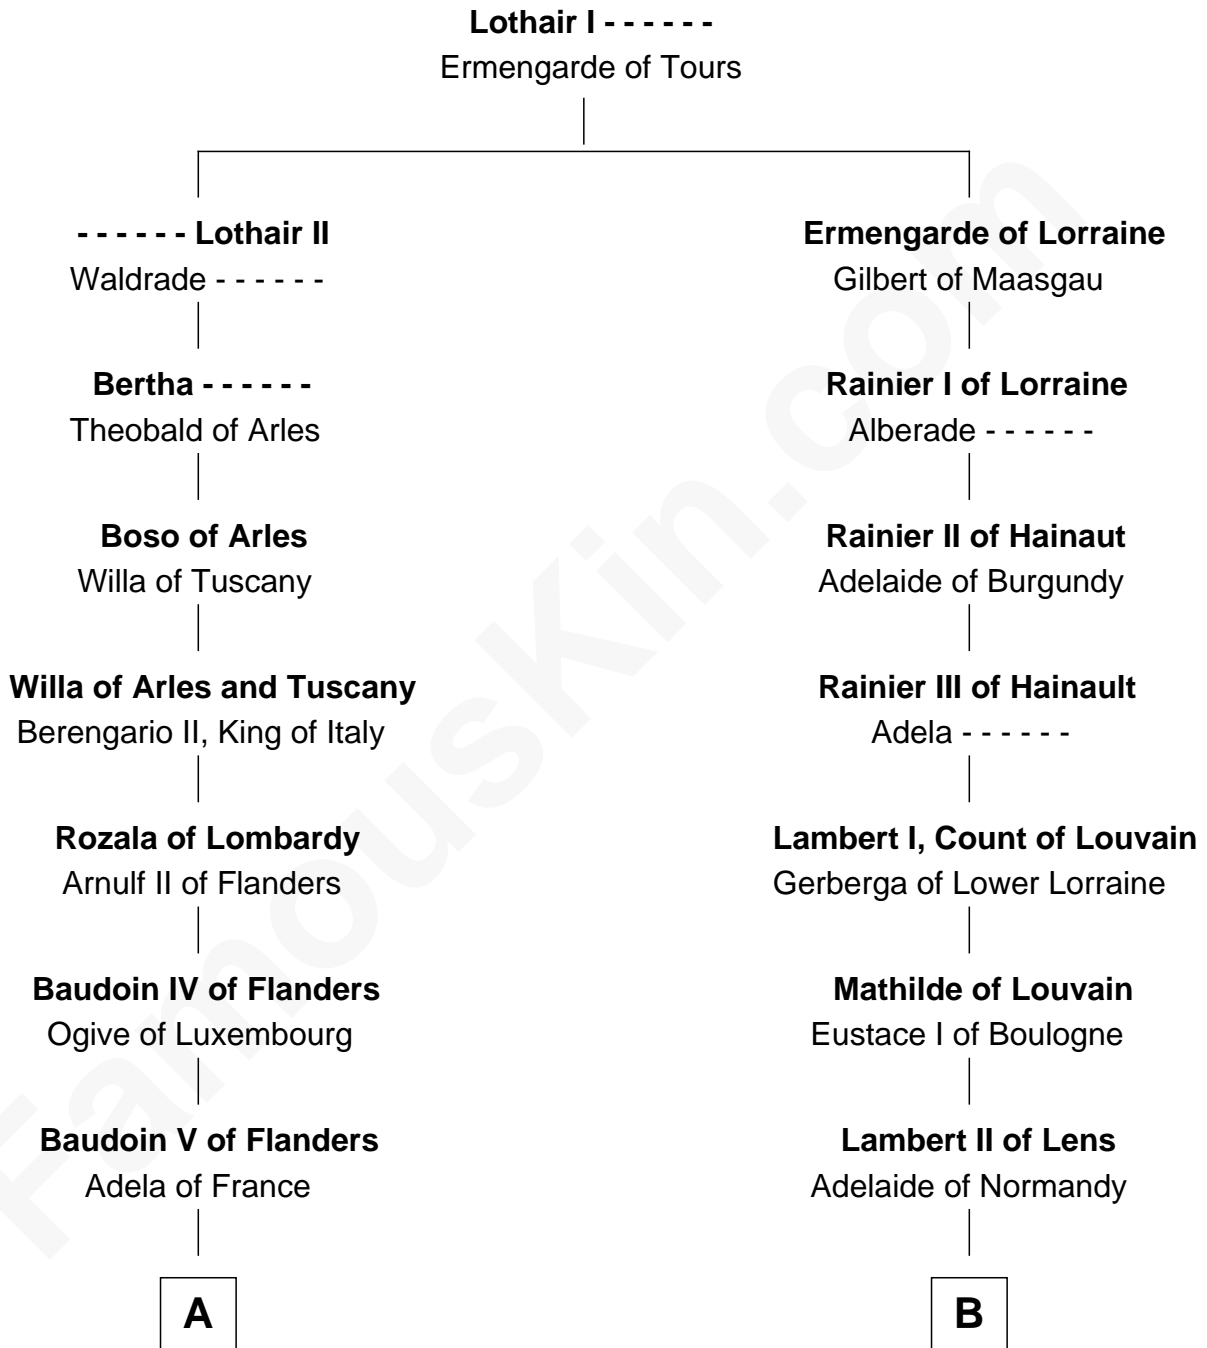

## Relationship Chart of

### King Henry VIII

*King of England*

11th cousin 10 times removed of

### William de Huntingfield

*Magna Carta Surety*

FamousKin.com