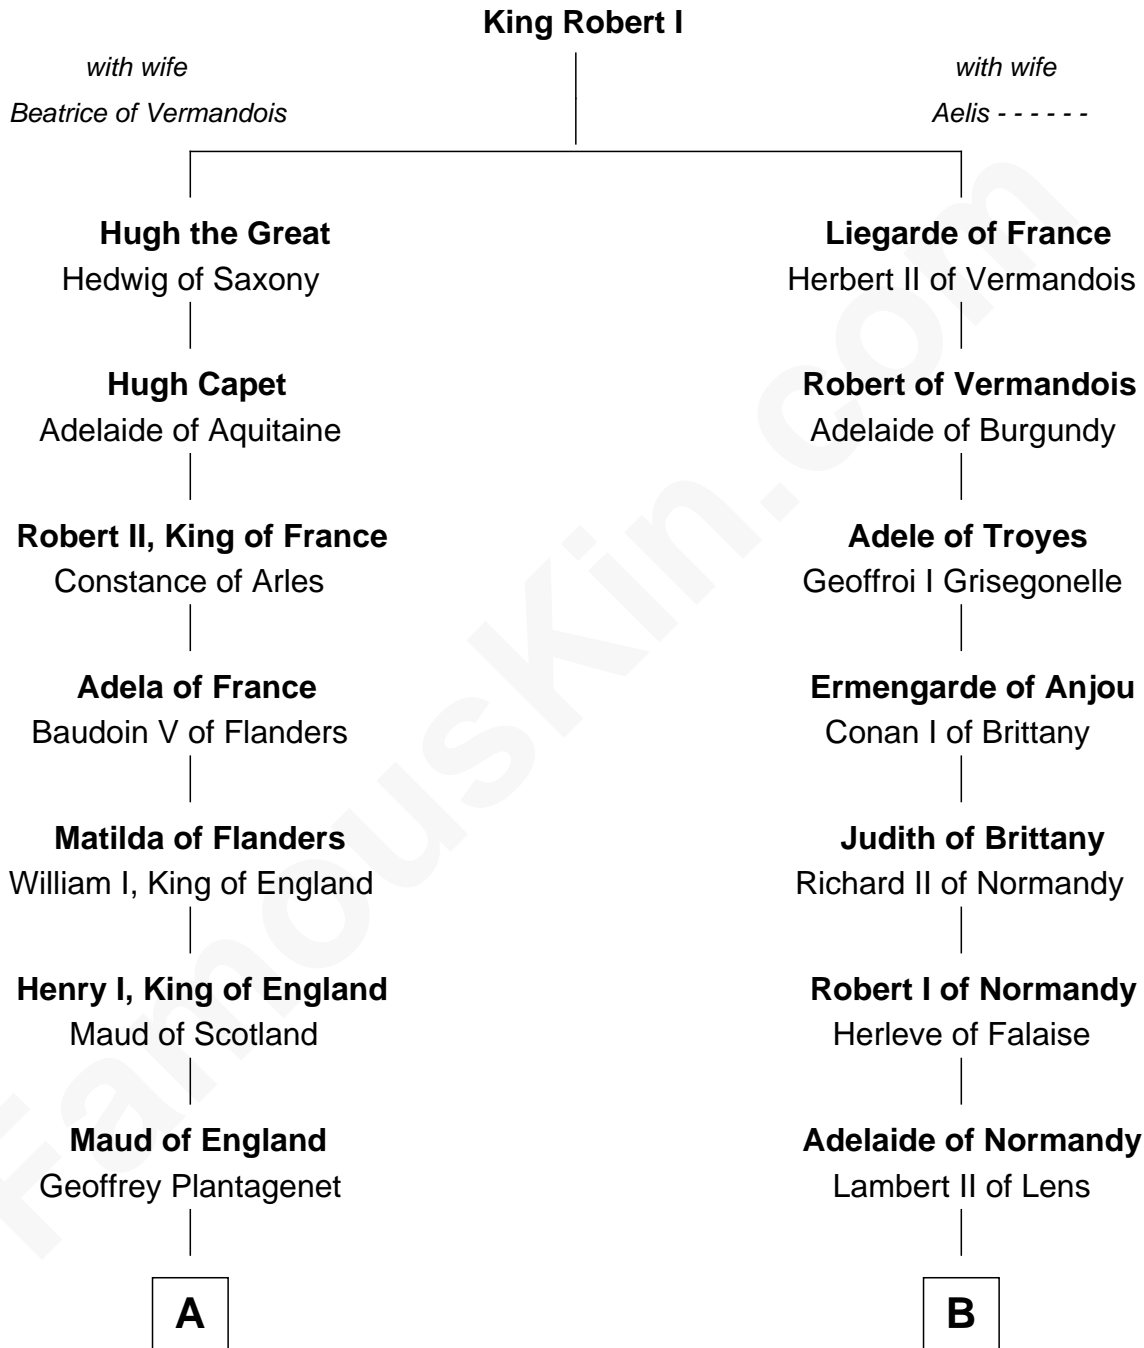

FamousKin.com

Relationship Chart of

King Henry VIII

King of England

11th cousin 7 times removed of

William de Huntingfield
Magna Carta Surety

FamousKin.com