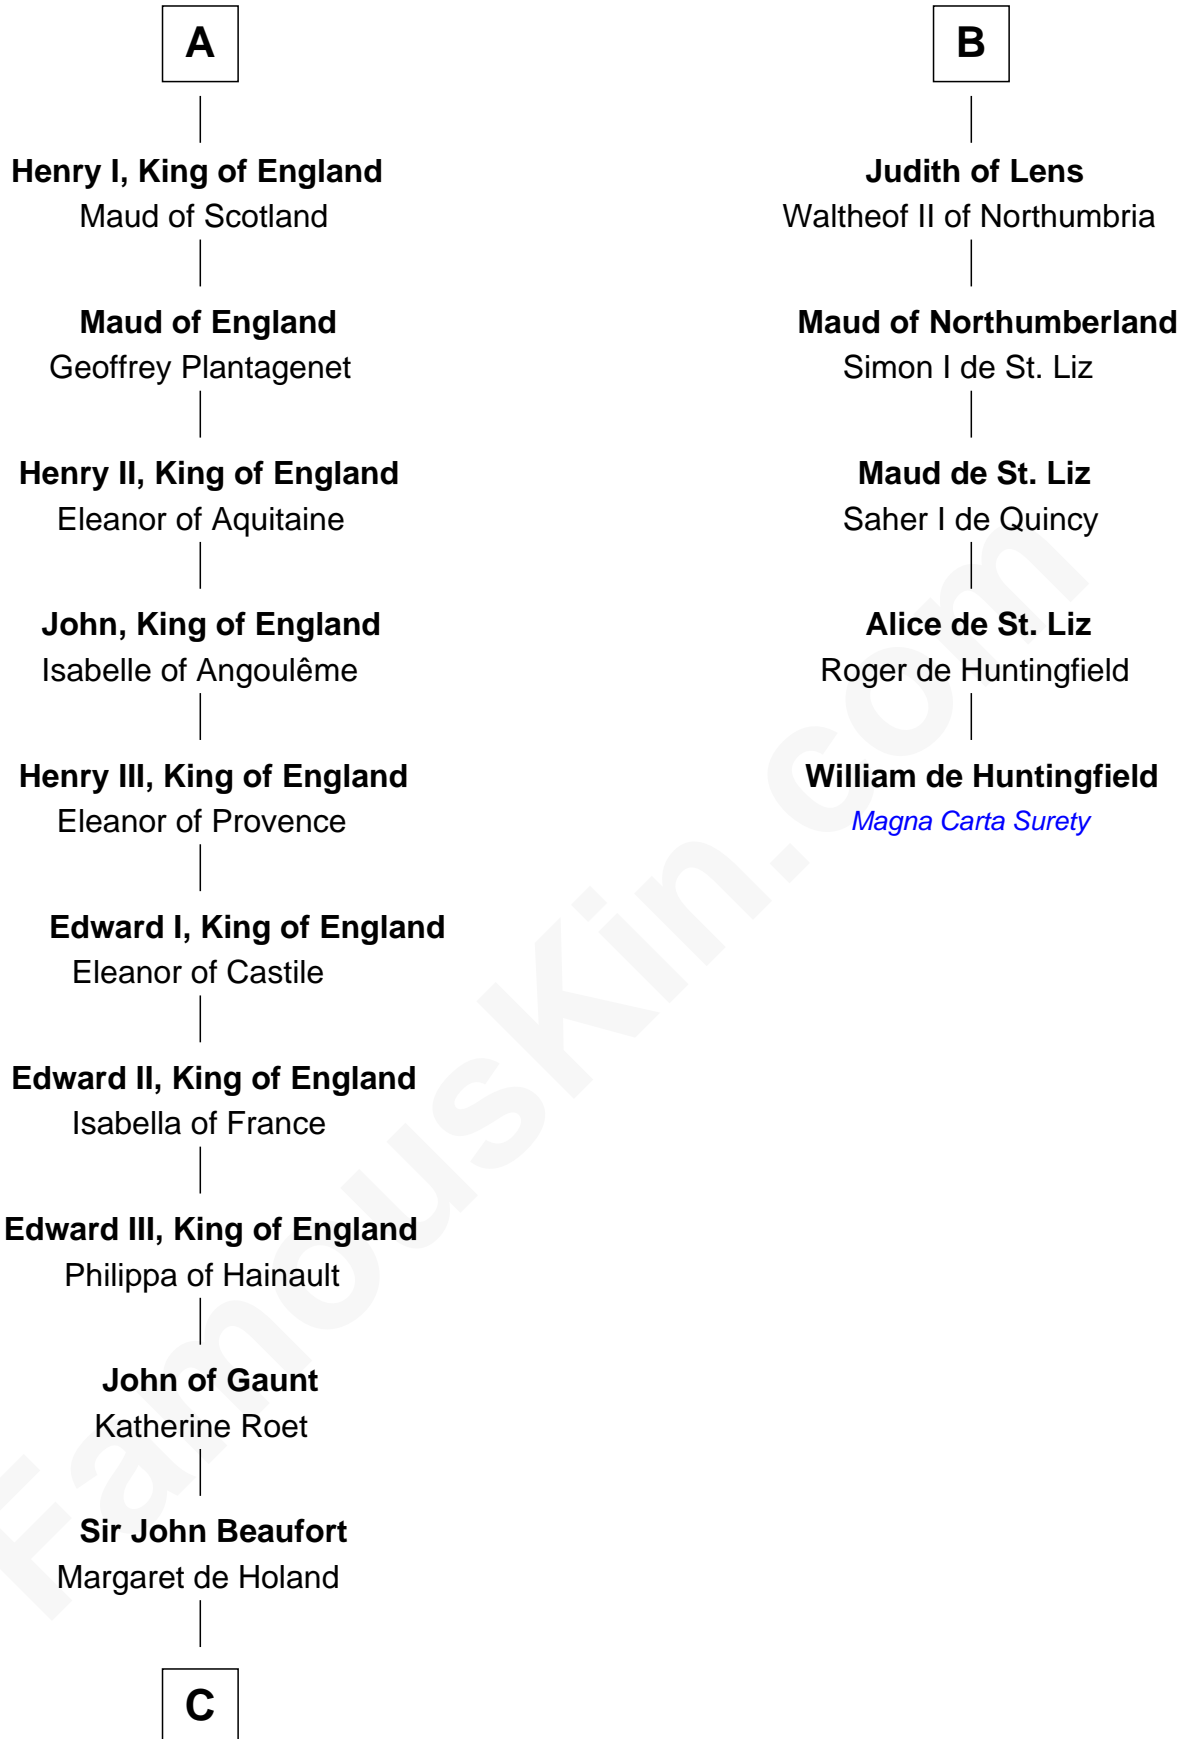

FamousKin.com Relationship Chart of

King Henry VIII

King of England

11th cousin 9 times removed of

William de Huntingfield

Magna Carta Surety

C

—
John Beaufort
Margaret Beauchamp

—
Margaret Beaufort
Edmund Tudor

—
Henry VII, King of England
Elizabeth of York

—
King Henry VIII
King of England

FamousKin.com