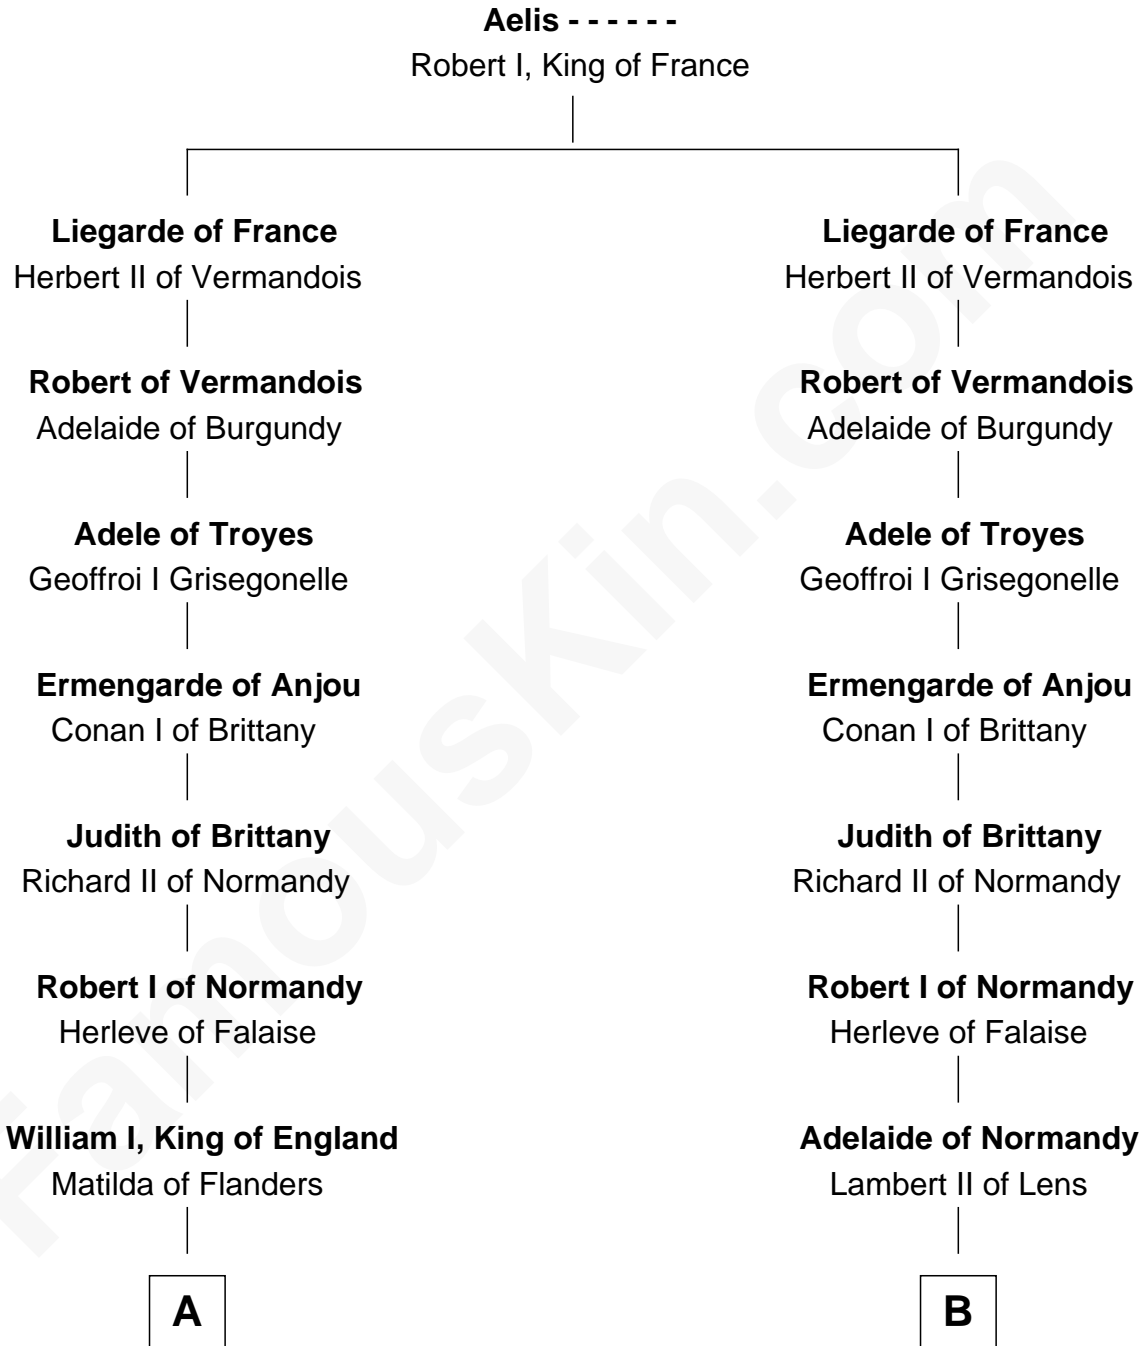

FamousKin.com Relationship Chart of

King Henry VIII

King of England

11th cousin 9 times removed of

William de Huntingfield

Magna Carta Surety

C

—
John Beaufort
Margaret Beauchamp

—
Margaret Beaufort
Edmund Tudor

—
Henry VII, King of England
Elizabeth of York

—
King Henry VIII
King of England

FamousKin.com