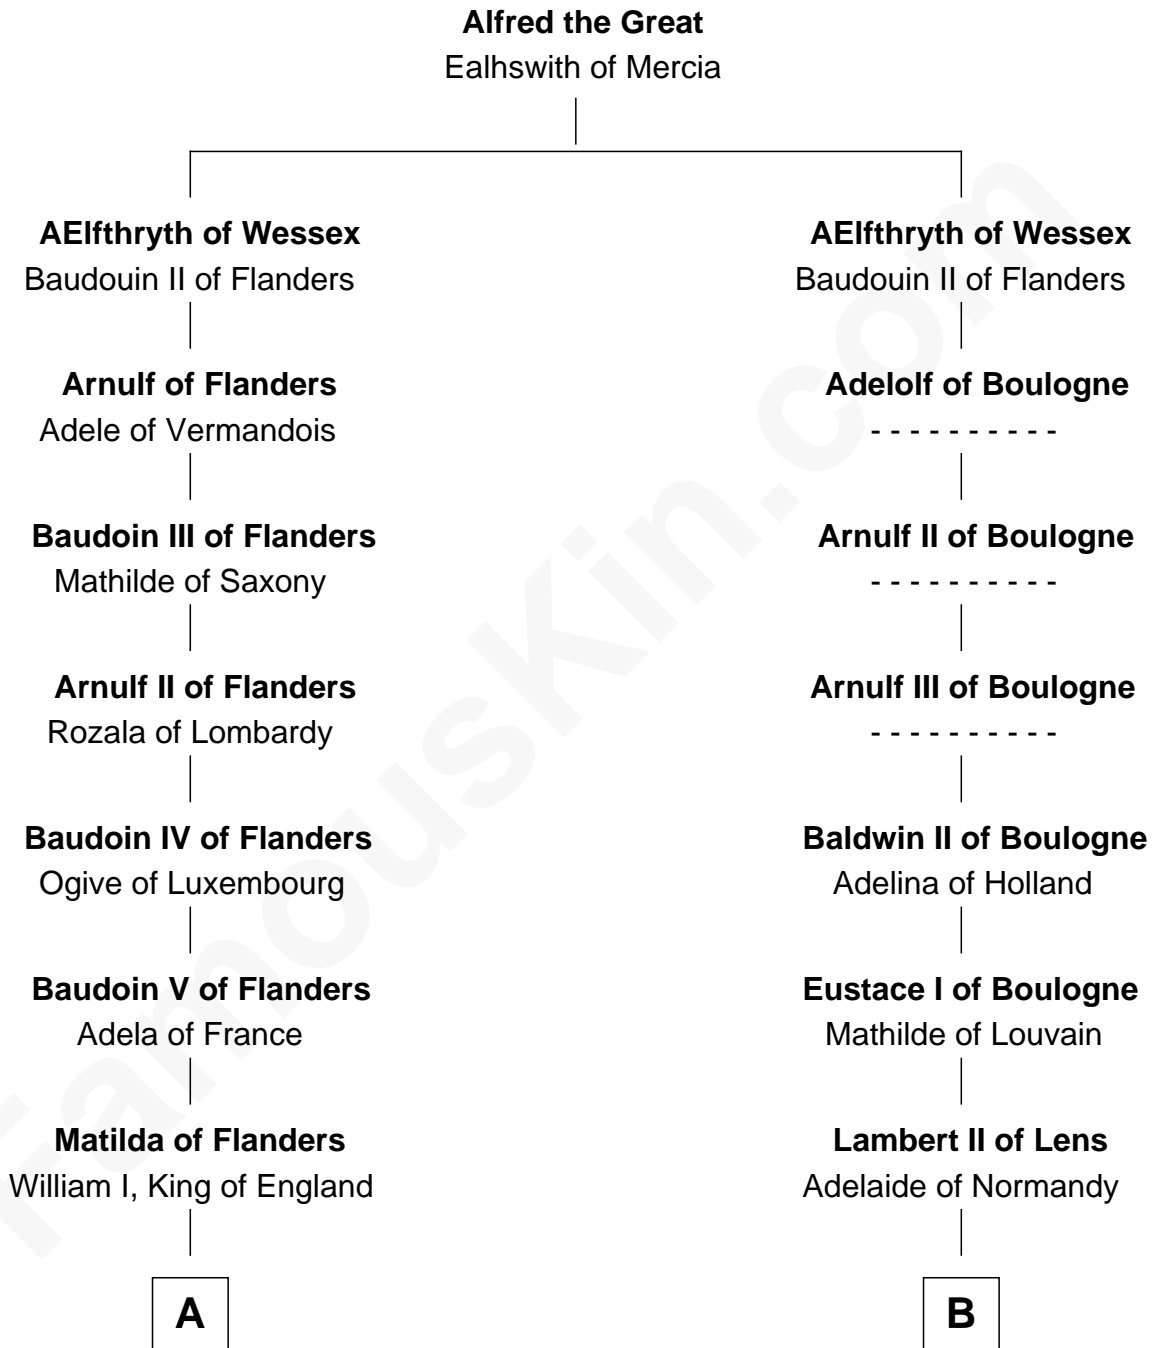

**FamousKin.com**  
**Relationship Chart of**  
**King Henry VIII**  
*King of England*

**11th cousin 9 times removed of**  
**William de Huntingfield**  
*Magna Carta Surety*

**C**

—  
**John Beaufort**  
Margaret Beauchamp

—  
**Margaret Beaufort**  
Edmund Tudor

—  
**Henry VII, King of England**  
Elizabeth of York

—  
**King Henry VIII**  
*King of England*

FamousKin.com