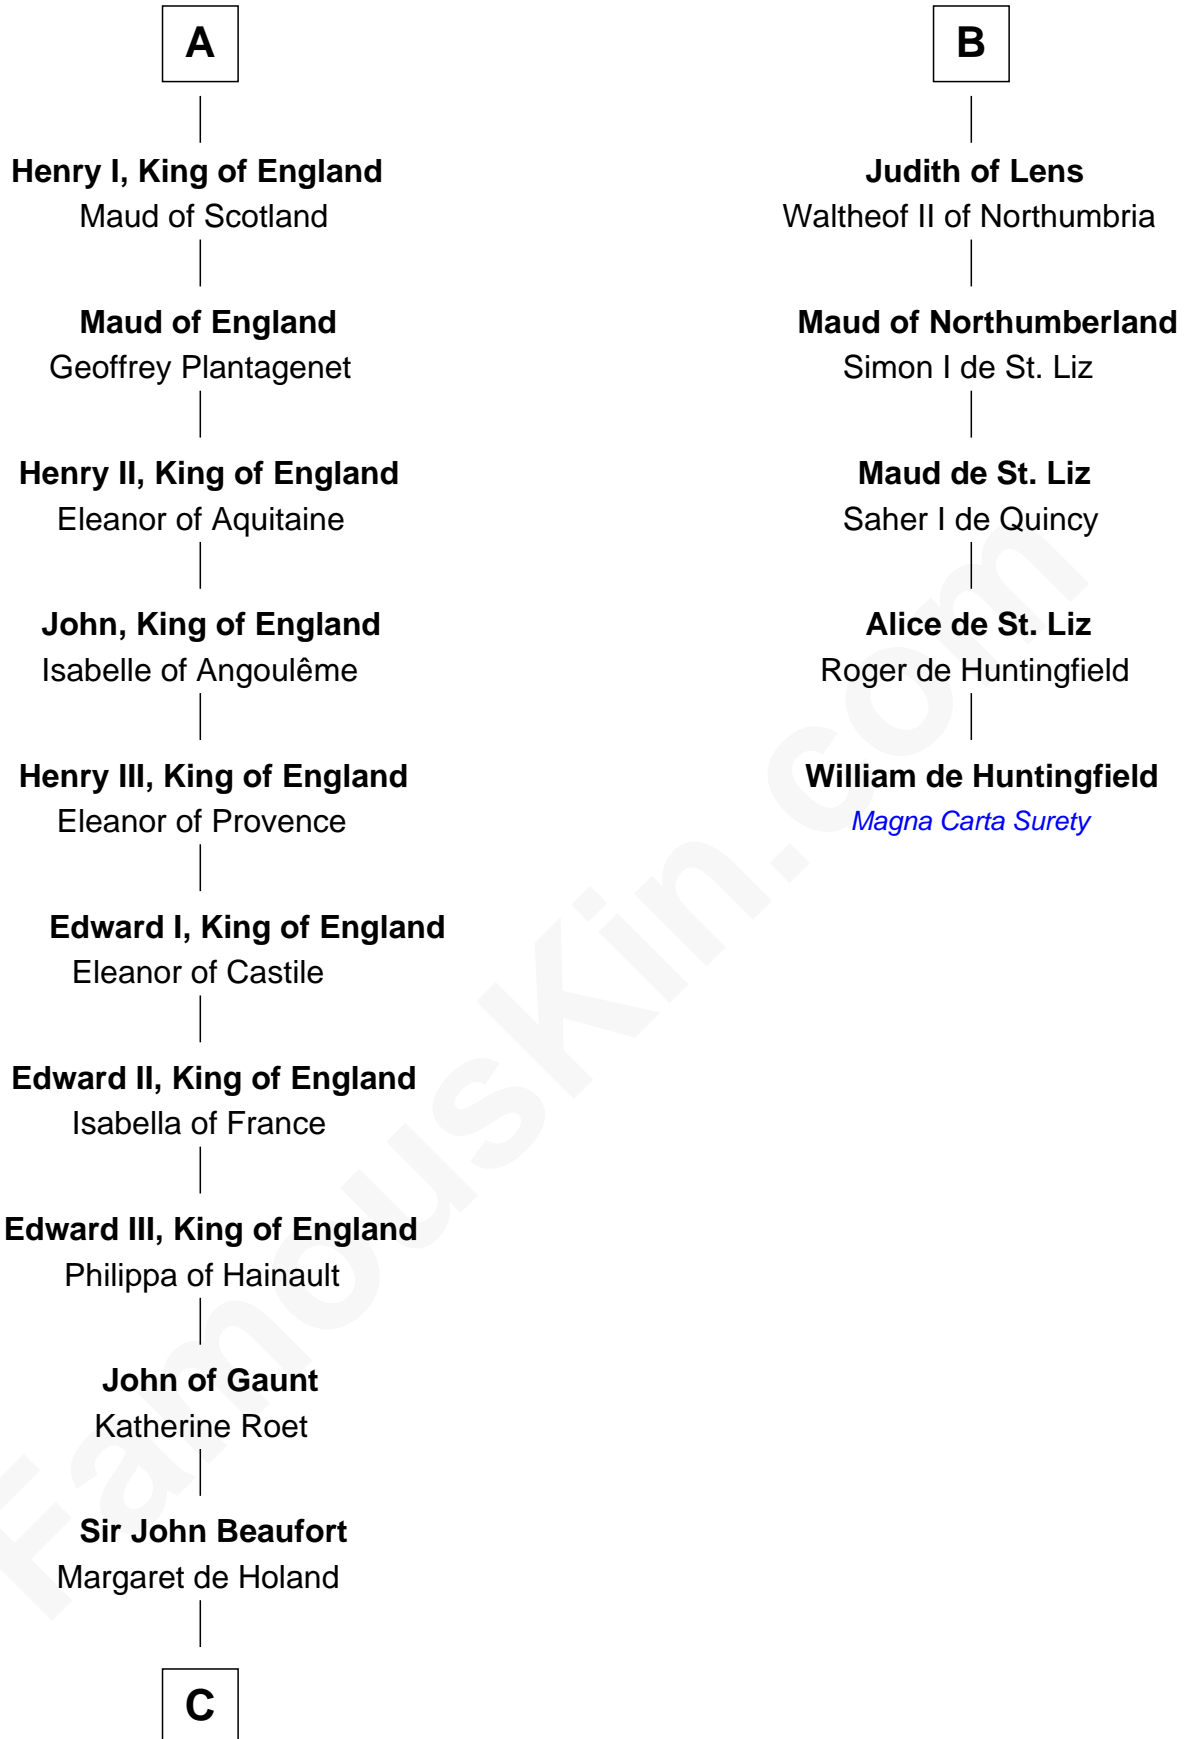

**FamousKin.com**  
**Relationship Chart of**  
**King Henry VIII**  
*King of England*

**11th cousin 9 times removed of**  
**William de Huntingfield**  
*Magna Carta Surety*

**C**

—  
**John Beaufort**  
Margaret Beauchamp

—  
**Margaret Beaufort**  
Edmund Tudor

—  
**Henry VII, King of England**  
Elizabeth of York

—  
**King Henry VIII**  
*King of England*

FamousKin.com