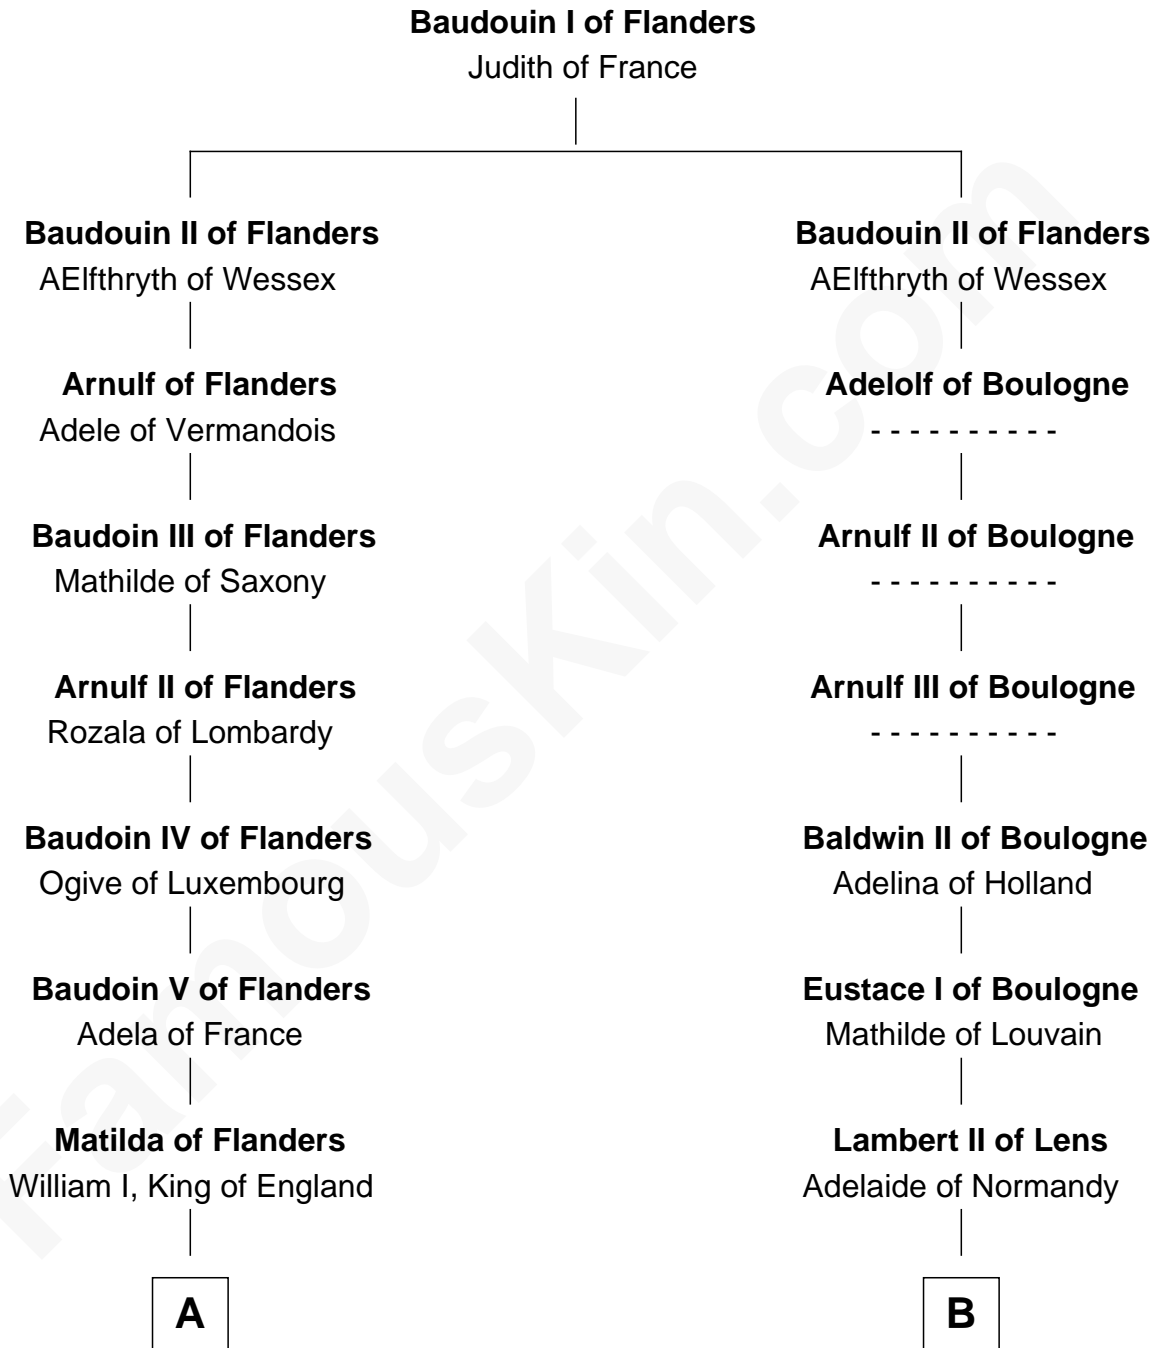

FamousKin.com
Relationship Chart of
King Henry VIII
King of England

11th cousin 9 times removed of
William de Huntingfield
Magna Carta Surety

C

—
John Beaufort
Margaret Beauchamp

—
Margaret Beaufort
Edmund Tudor

—
Henry VII, King of England
Elizabeth of York

—
King Henry VIII
King of England

FamousKin.com