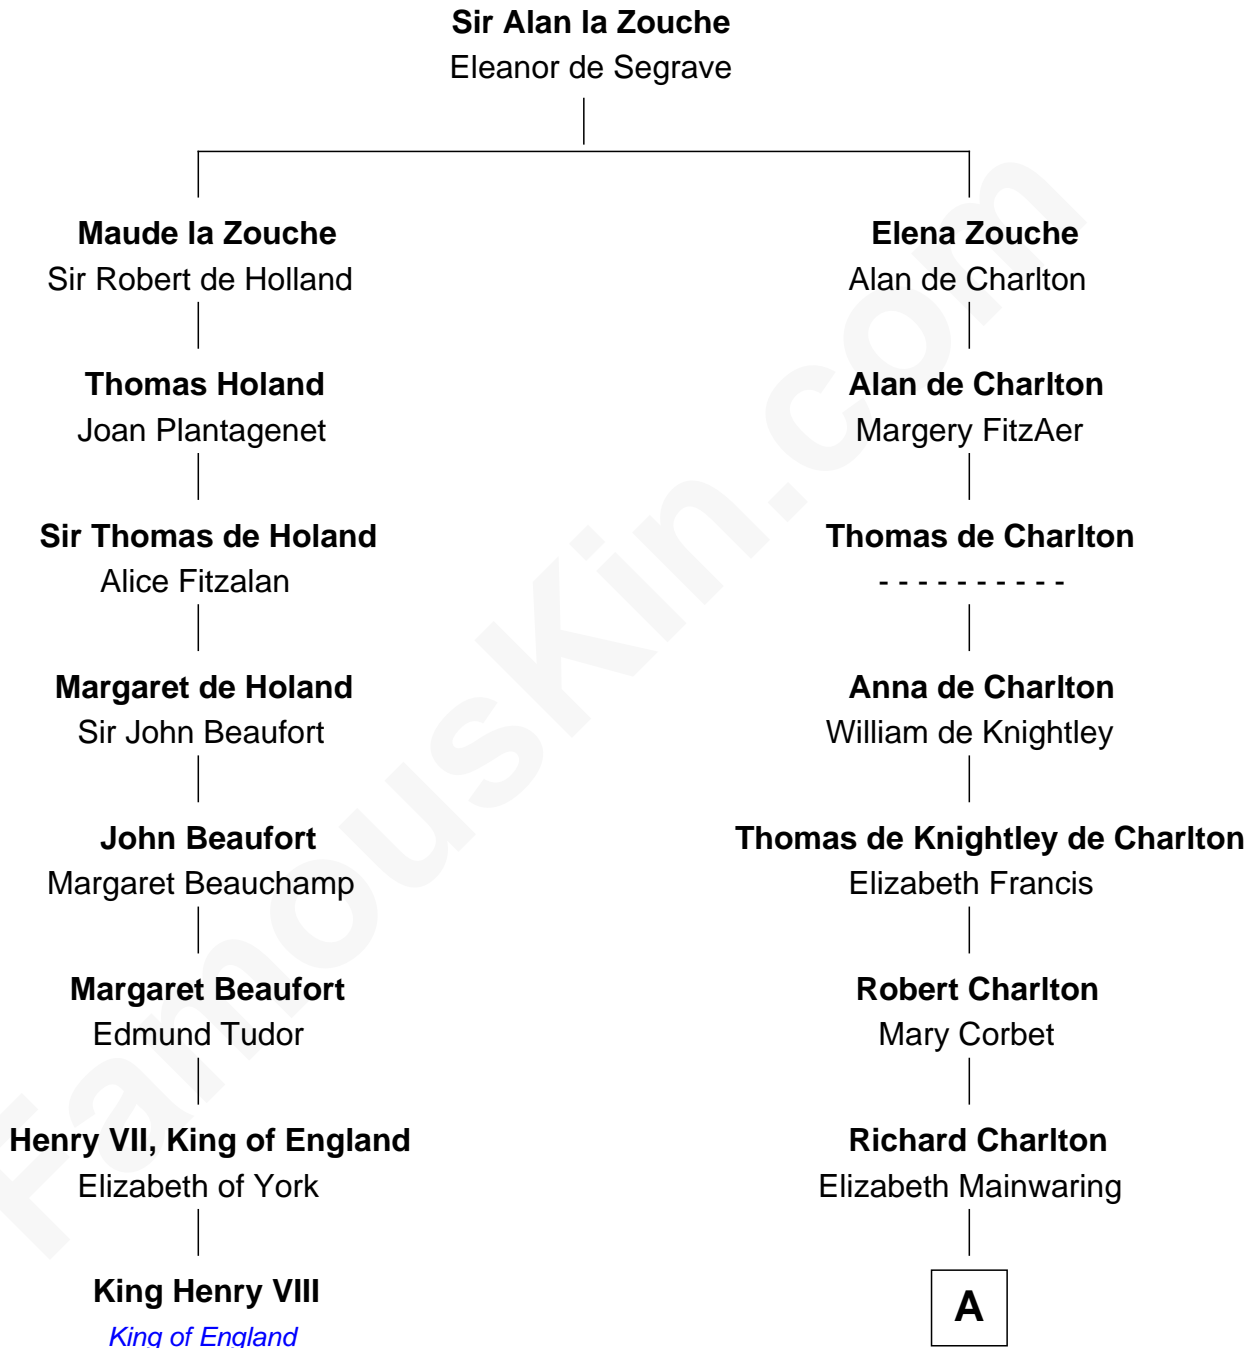

FamousKin.com

Relationship Chart of

King Henry VIII

King of England

7th cousin 4 times removed of

Rev. John Whittingham
(c1616 - 1639) Great Migration Immigrant 1637

A

Anne Charlton

Great Migration Immigrant 1637