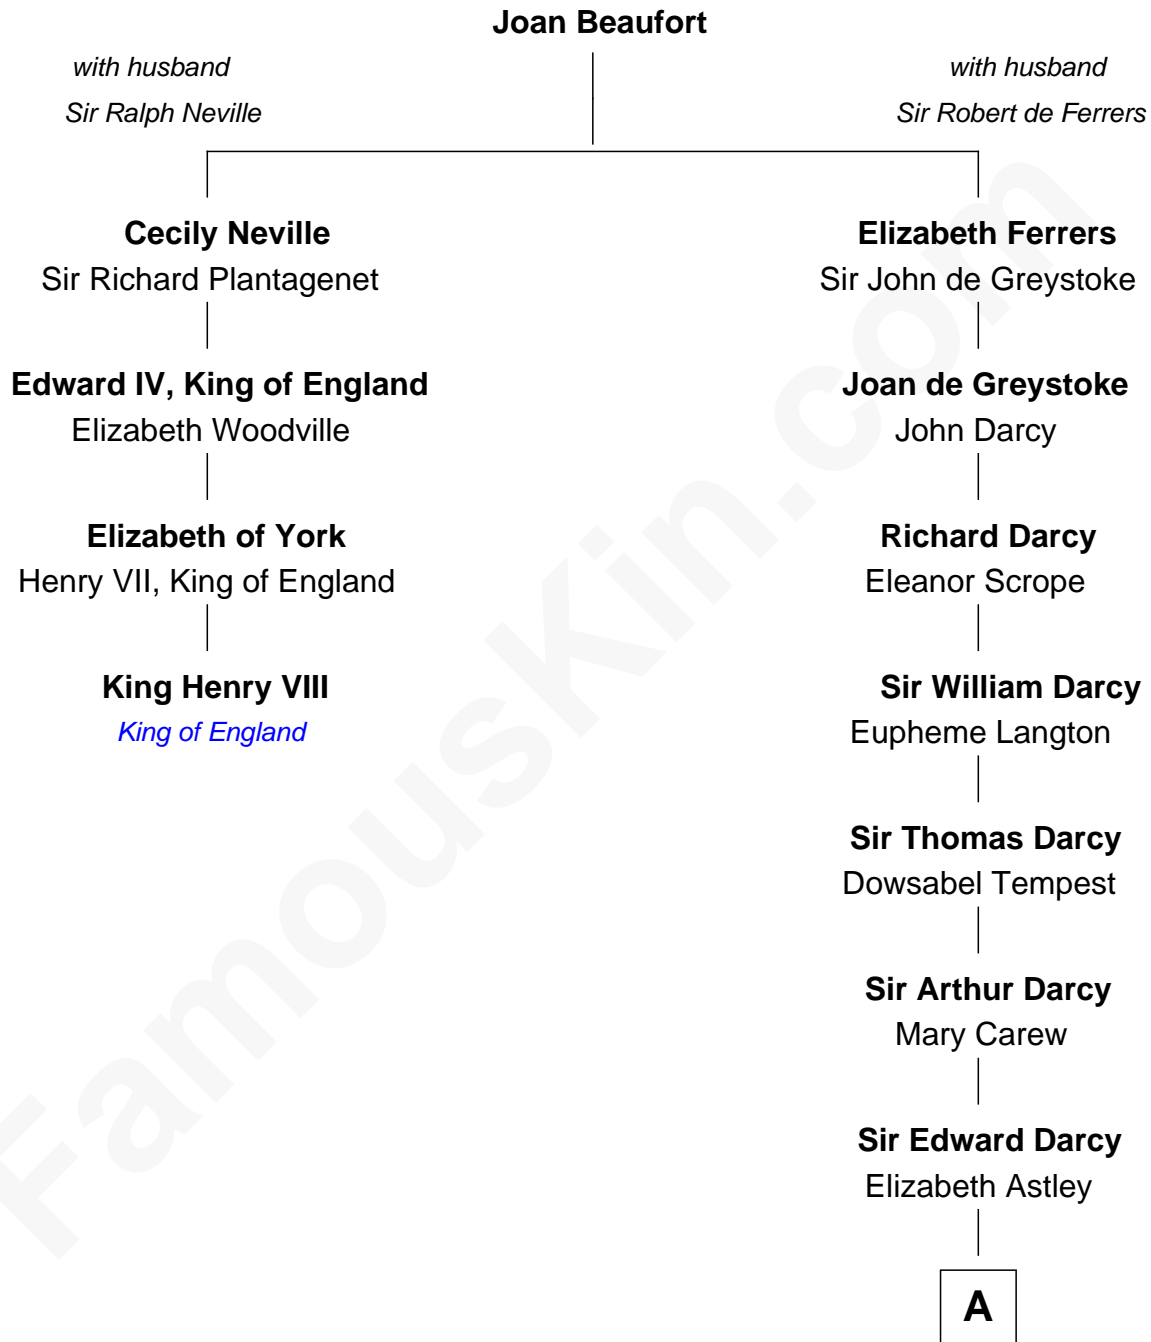

## Relationship Chart of

### King Henry VIII

*King of England*

3rd cousin 9 times removed of

**Robert Treat Paine**  
*Signer of the Declaration of Independence*

**A**

|  
**Isabella Darcy**

John Launce

|  
**Mary Launce**