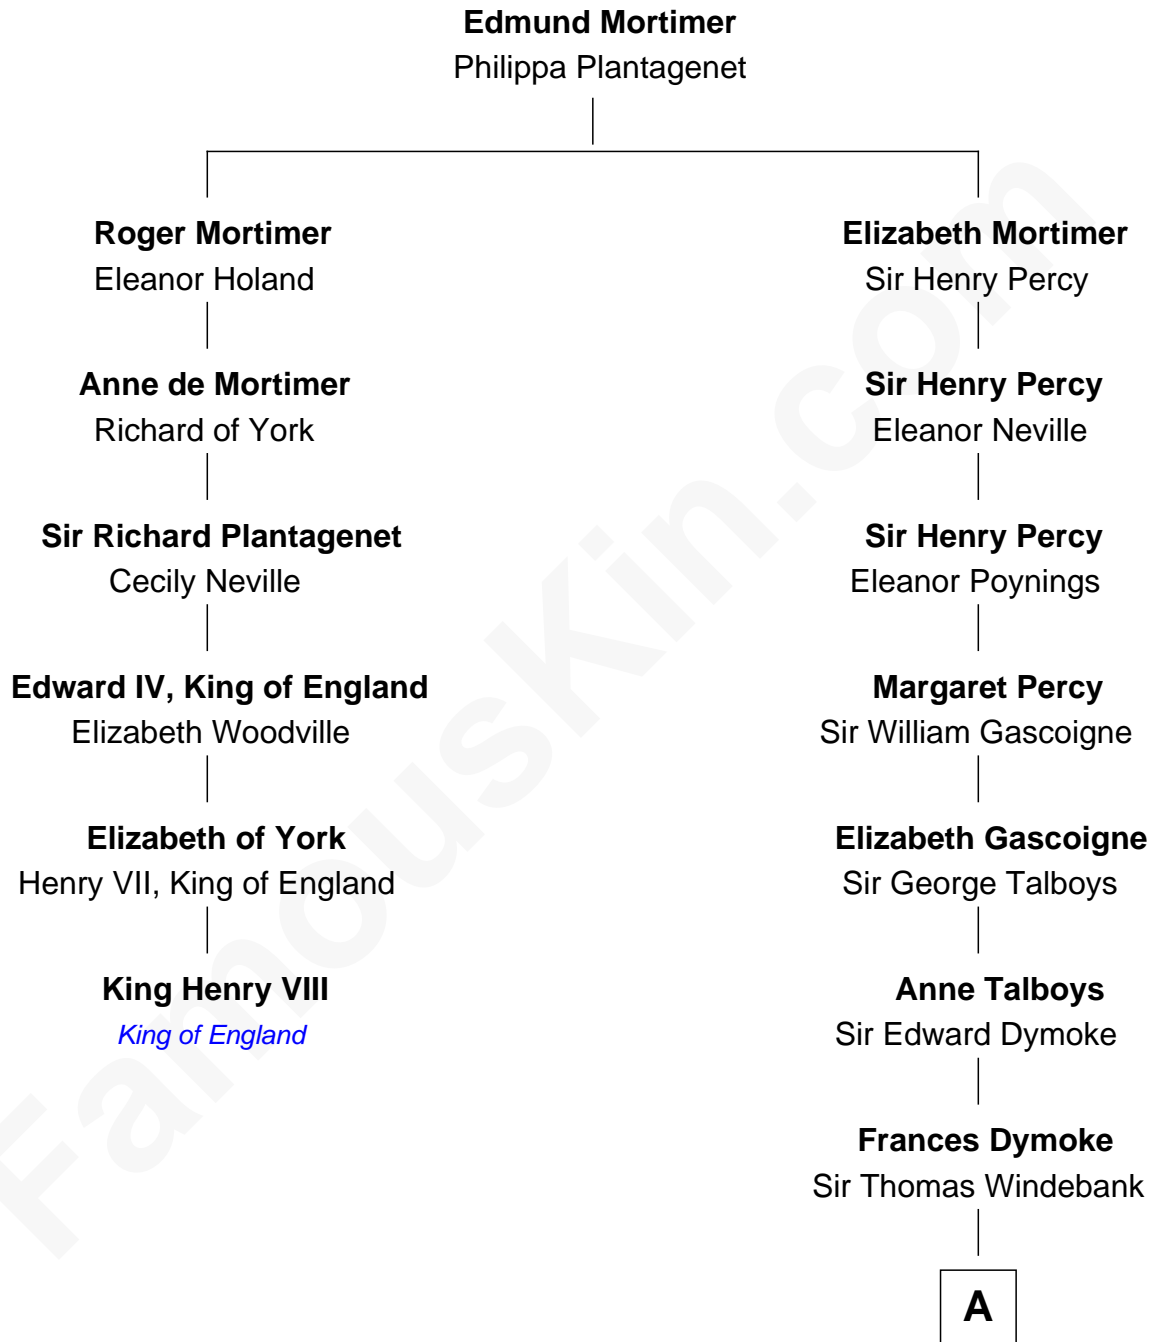

**FamousKin.com**  
**Relationship Chart of**  
**King Henry VIII**  
*King of England*

5th cousin 7 times removed of  
**Thomas Nelson**  
*Signer of the Declaration of Independence*

**A**

—  
**Mildred Windebank**

Robert Reade

—  
**Col. George Reade**

Elizabeth Martiau

—  
**Robert Reade**

Mary Lilly

—  
**Margaret Reade**

Thomas Nelson

—  
**William Nelson**

Elizabeth Burwell

—  
**Thomas Nelson**

*Signer of Declaration of Independence*