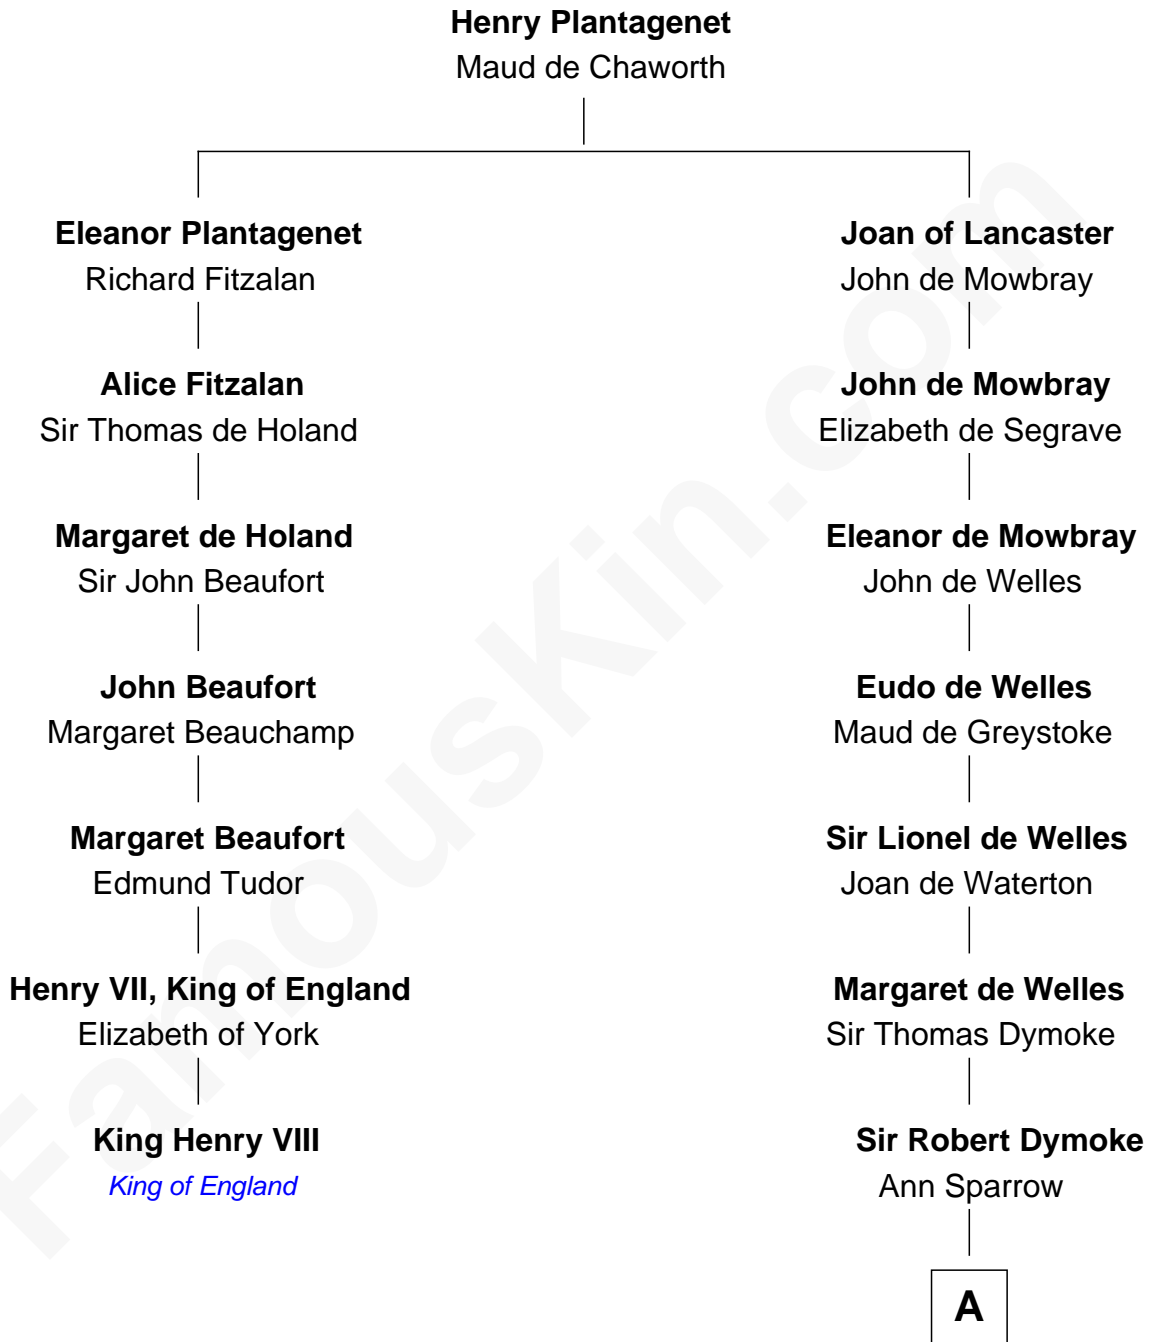

**FamousKin.com**  
**Relationship Chart of**  
**King Henry VIII**  
*King of England*

6th cousin 8 times removed of  
**Thomas Nelson**  
*Signer of the Declaration of Independence*

**A**

—  
**Sir Edward Dymoke**

Anne Talboys

—  
**Frances Dymoke**

Sir Thomas Windebank

—  
**Mildred Windebank**

Robert Reade

—  
**Col. George Reade**

Elizabeth Martiau

—  
**Robert Reade**

Mary Lilly

—  
**Margaret Reade**

Thomas Nelson

—  
**William Nelson**

Elizabeth Burwell

—  
**Thomas Nelson**

*Signer of Declaration of Independence*