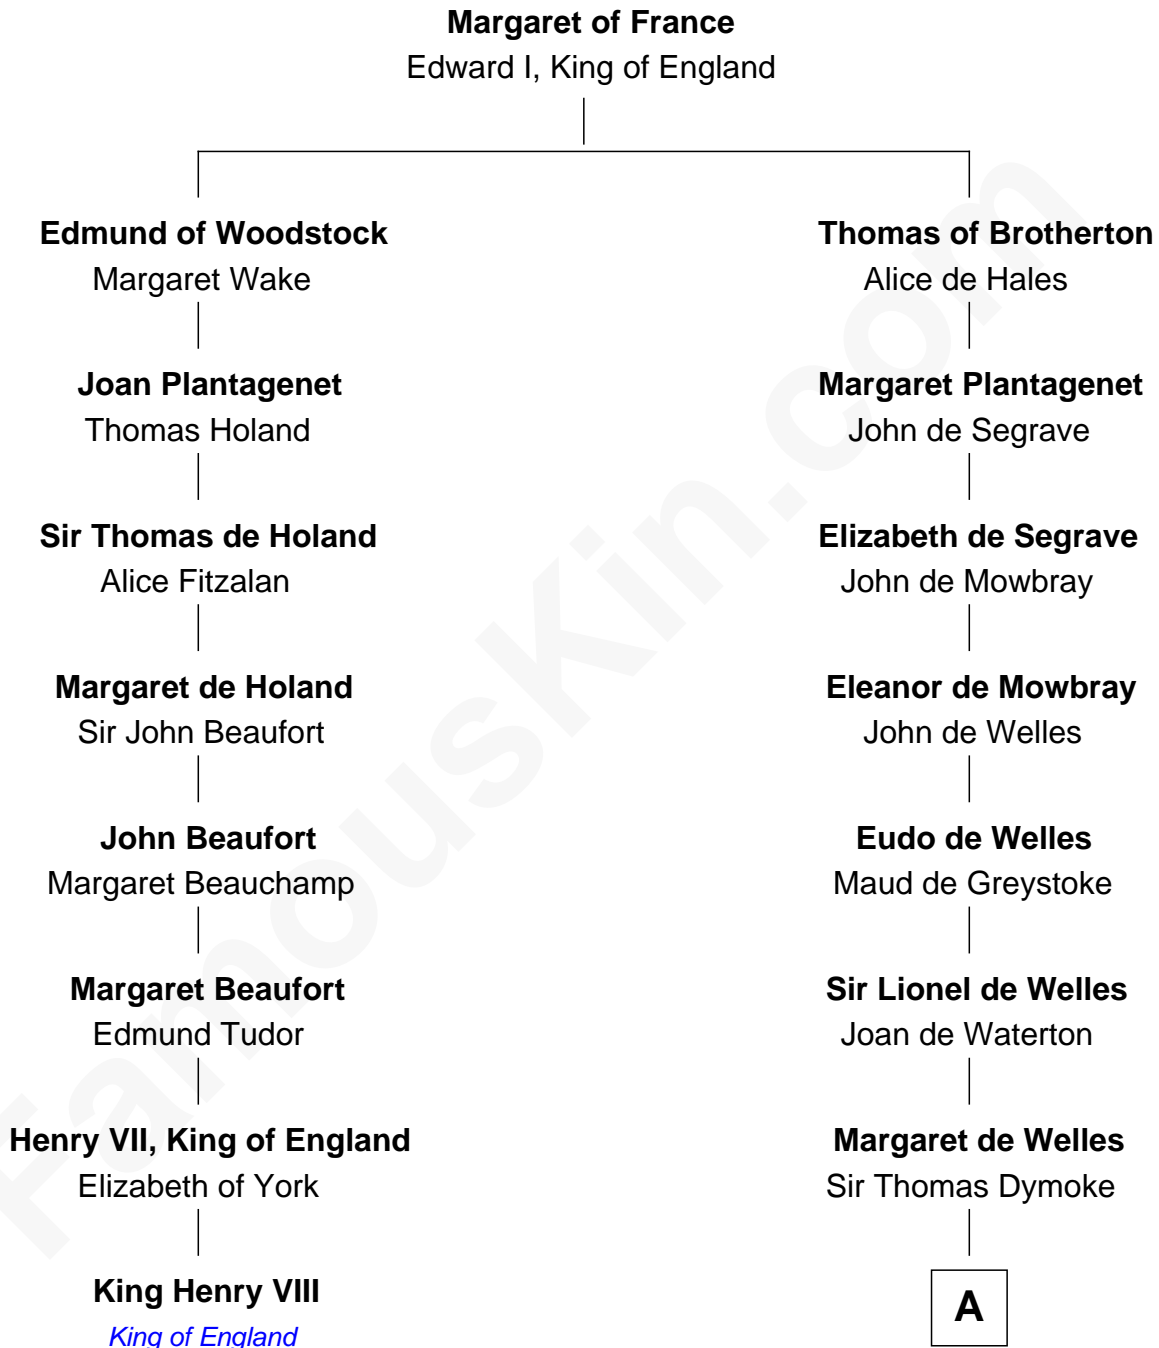

FamousKin.com
Relationship Chart of
King Henry VIII
King of England

7th cousin 8 times removed of
Thomas Nelson
Signer of the Declaration of Independence

A

—
Sir Robert Dymoke

Ann Sparrow

—
Sir Edward Dymoke

Anne Talboys

—
Frances Dymoke

Sir Thomas Windebank

—
Mildred Windebank

Robert Reade

—
Col. George Reade

Elizabeth Martiau

—
Robert Reade

Mary Lilly

—
Margaret Reade

Thomas Nelson

—
William Nelson

Elizabeth Burwell

—
Thomas Nelson

Signer of Declaration of Independence