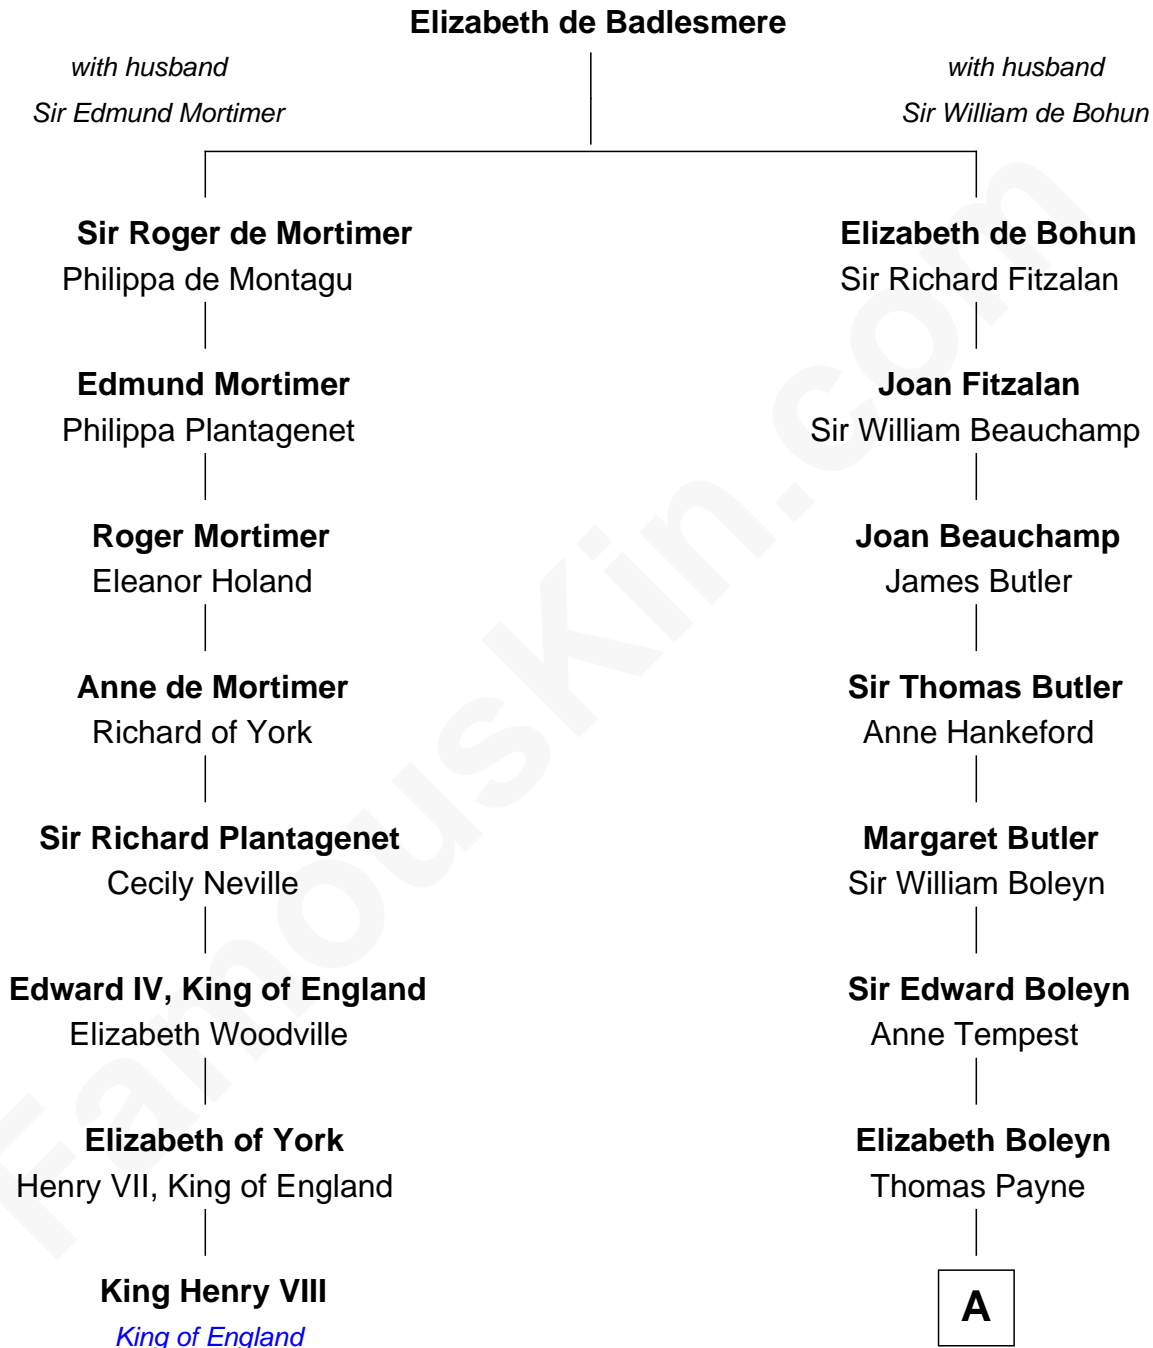

FamousKin.com

Relationship Chart of

King Henry VIII

King of England

7th cousin 7 times removed of

William Floyd
Signer of the Declaration of Independence

A

Mary Payne
William Reymes