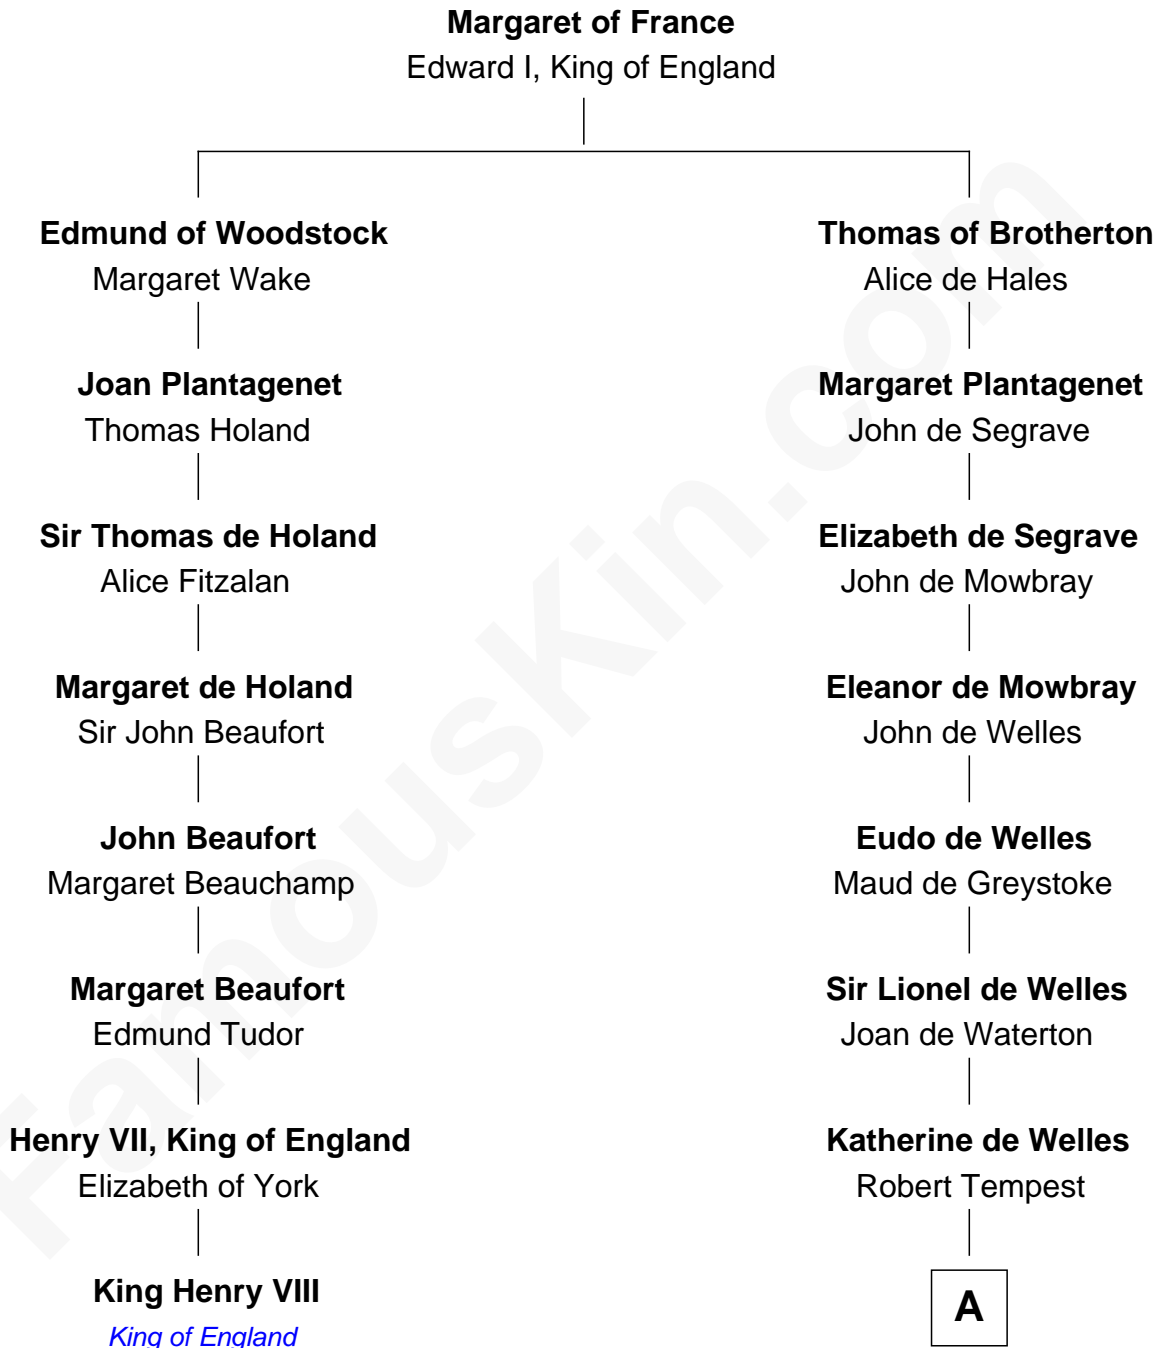

FamousKin.com
Relationship Chart of
King Henry VIII
King of England

7th cousin 10 times removed of

William Floyd
Signer of the Declaration of Independence

A

John Tempest

Anne Tempest
Sir Edward Boleyn

Elizabeth Boleyn
Thomas Payne