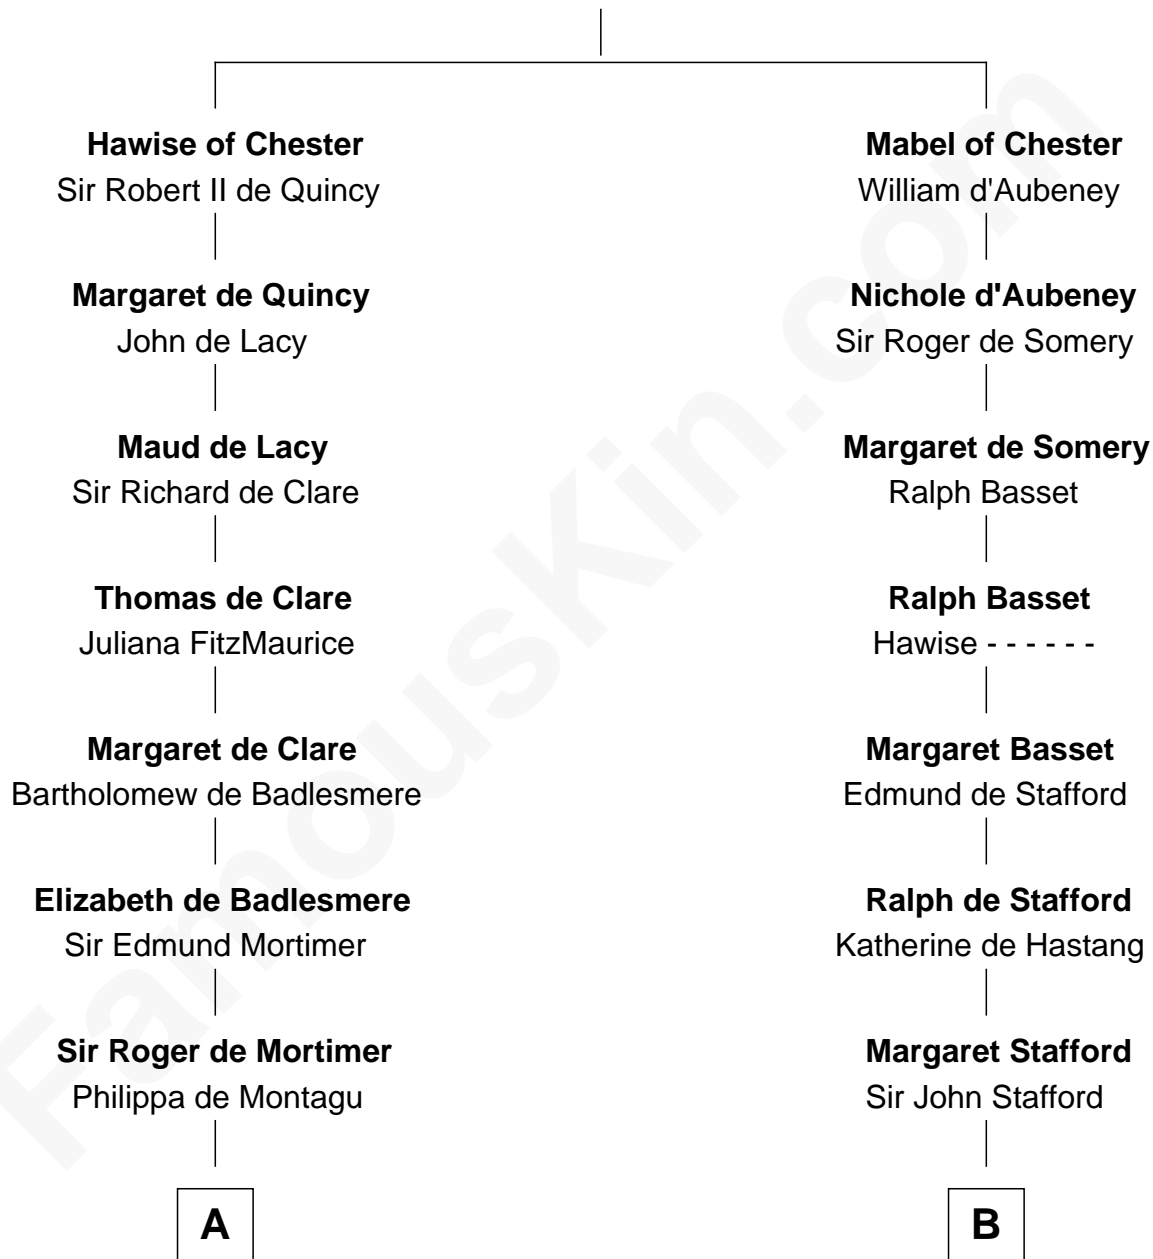

**FamousKin.com**  
**Relationship Chart of**  
**King Henry VIII**  
*King of England*

13th cousin 7 times removed of

**Robert Townsend**

*Member of the Culper Spy Ring during the American Revolution*

**Bertrade de Montfort**

Hugh de Kevelioc

**C**

**Audrey Almy**  
James Townsend

**Jacob Townsend**  
Phoebe Seaman

**Samuel Townsend**  
Sarah Stoddard

**Robert Townsend**  
*Spy known as "Culper Jr."*