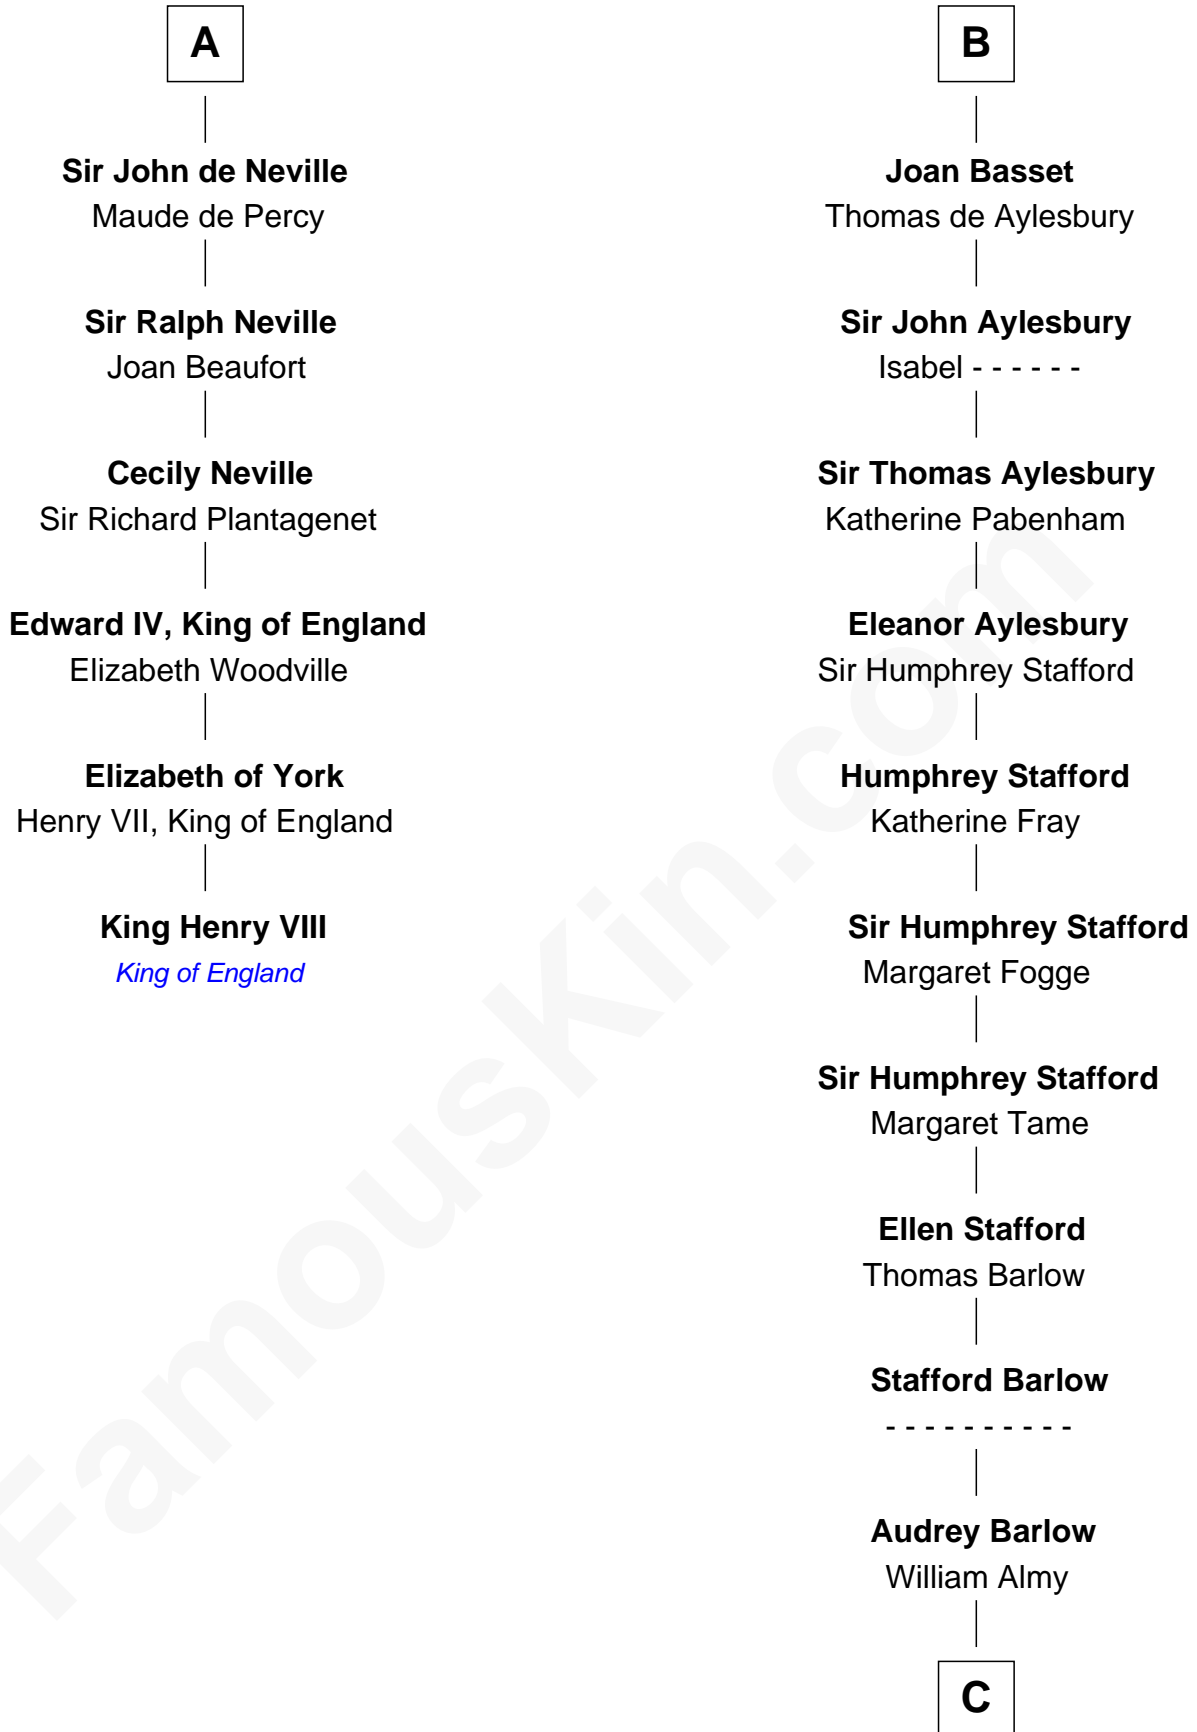

FamousKin.com
Relationship Chart of
King Henry VIII
King of England

12th cousin 9 times removed of

Robert Townsend

Member of the Culper Spy Ring during the American Revolution

Saher I de Quincy
 Maud de St. Liz

C

—
Job Almy

Mary Unthank
—

Audrey Almy

James Townsend
—

Jacob Townsend

Phoebe Seaman
—

Samuel Townsend

Sarah Stoddard
—

Robert Townsend

Spy known as "Culper Jr."