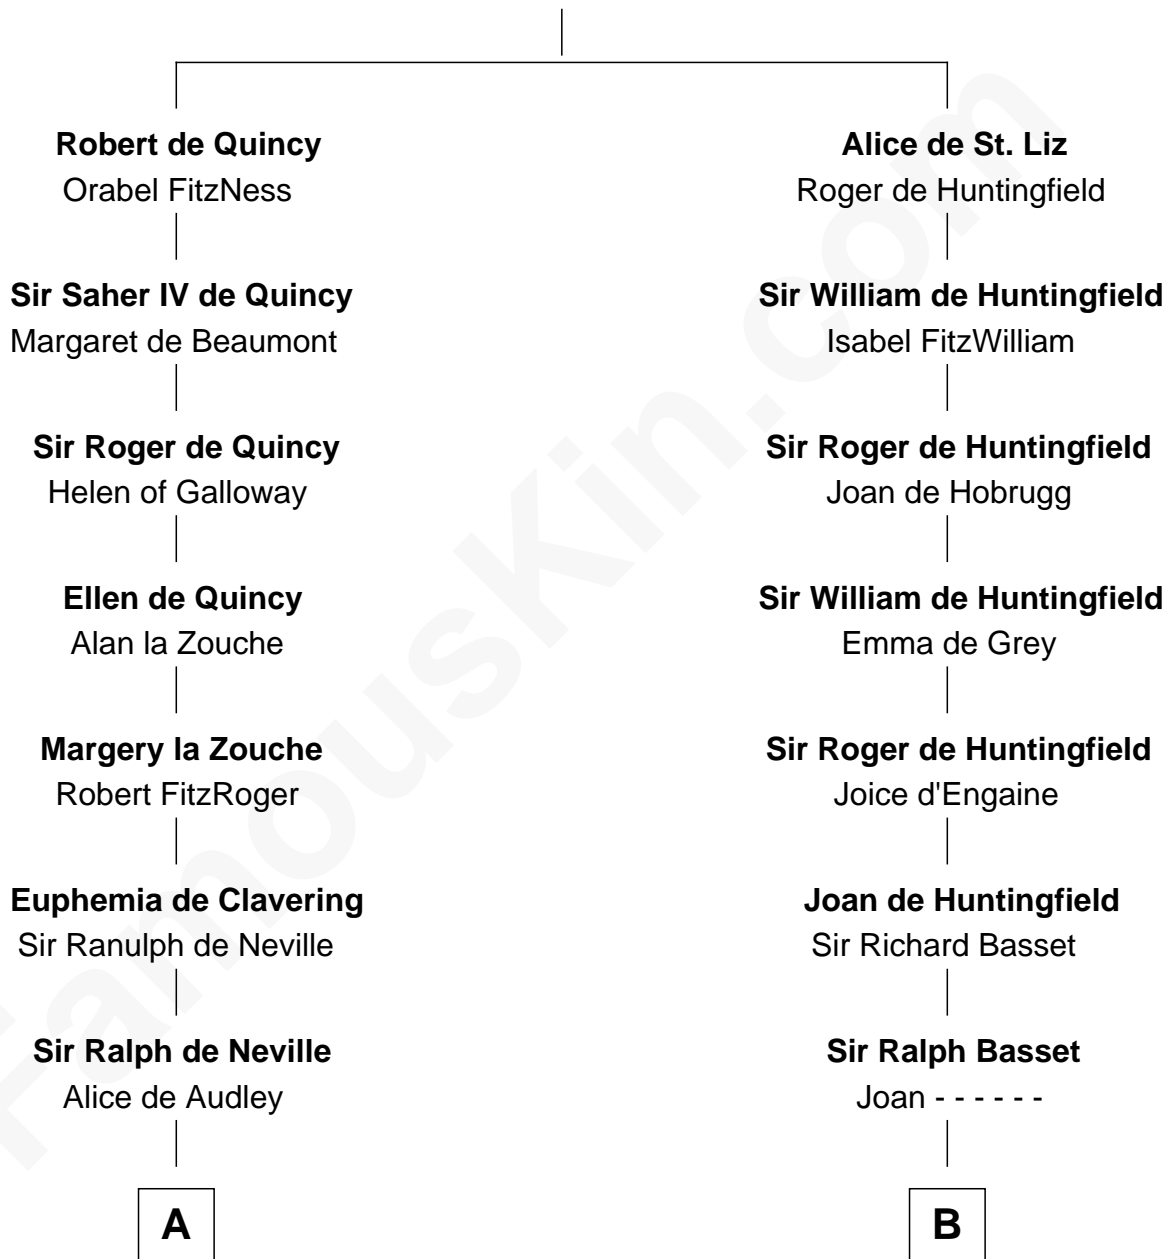

FamousKin.com
Relationship Chart of
King Henry VIII
King of England

12th cousin 9 times removed of

Robert Townsend

Member of the Culper Spy Ring during the American Revolution

Saher I de Quincy
 Maud de St. Liz

C

—
Job Almy

Mary Unthank
—

Audrey Almy

James Townsend
—

Jacob Townsend

Phoebe Seaman
—

Samuel Townsend

Sarah Stoddard
—

Robert Townsend

Spy known as "Culper Jr."