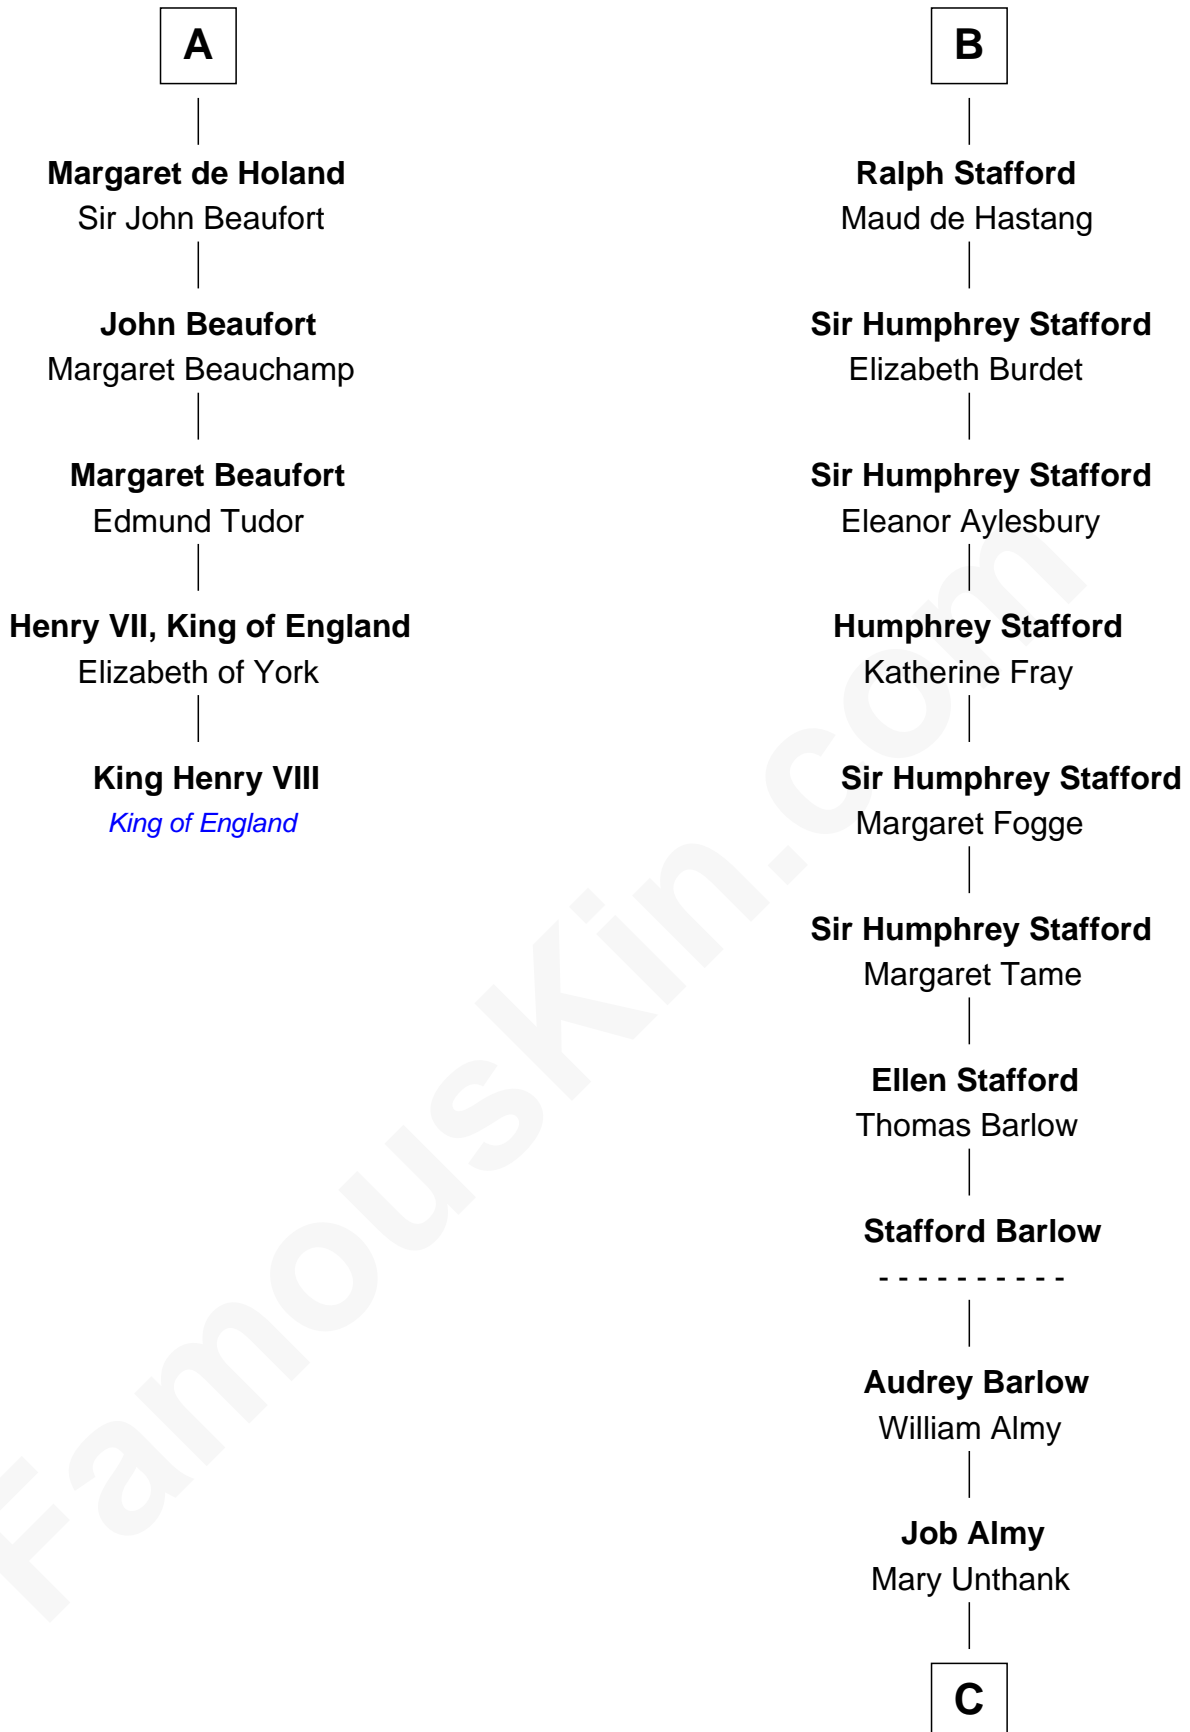

## Relationship Chart of

### King Henry VIII

King of England

11th cousin 9 times removed of

**Robert Townsend**

Member of the Culper Spy Ring during the American Revolution

**C**

**Audrey Almy**  
James Townsend

**Jacob Townsend**  
Phoebe Seaman

**Samuel Townsend**  
Sarah Stoddard

**Robert Townsend**  
*Spy known as "Culper Jr."*

FamousKin.com