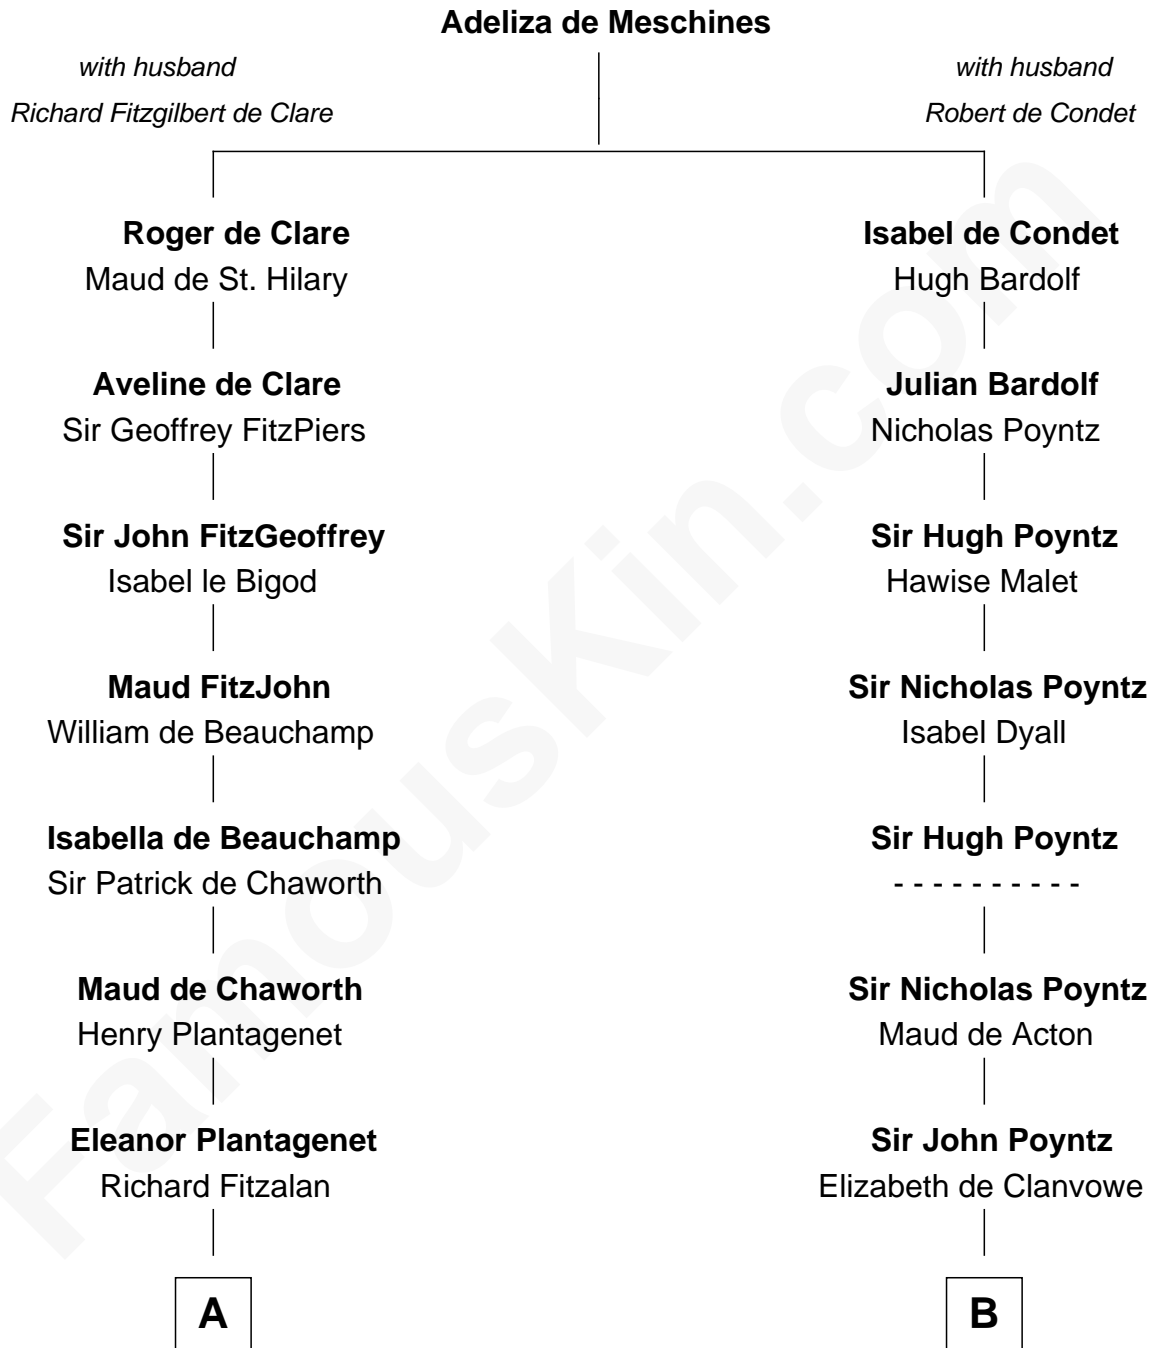

FamousKin.com

Relationship Chart of

King Henry VIII

King of England

12th cousin 8 times removed of

Robert Townsend

Member of the Culper Spy Ring during the American Revolution

C

Audrey Almy
James Townsend

Jacob Townsend
Phoebe Seaman

Samuel Townsend
Sarah Stoddard

Robert Townsend
Spy known as "Culper Jr."

FamousKin.com