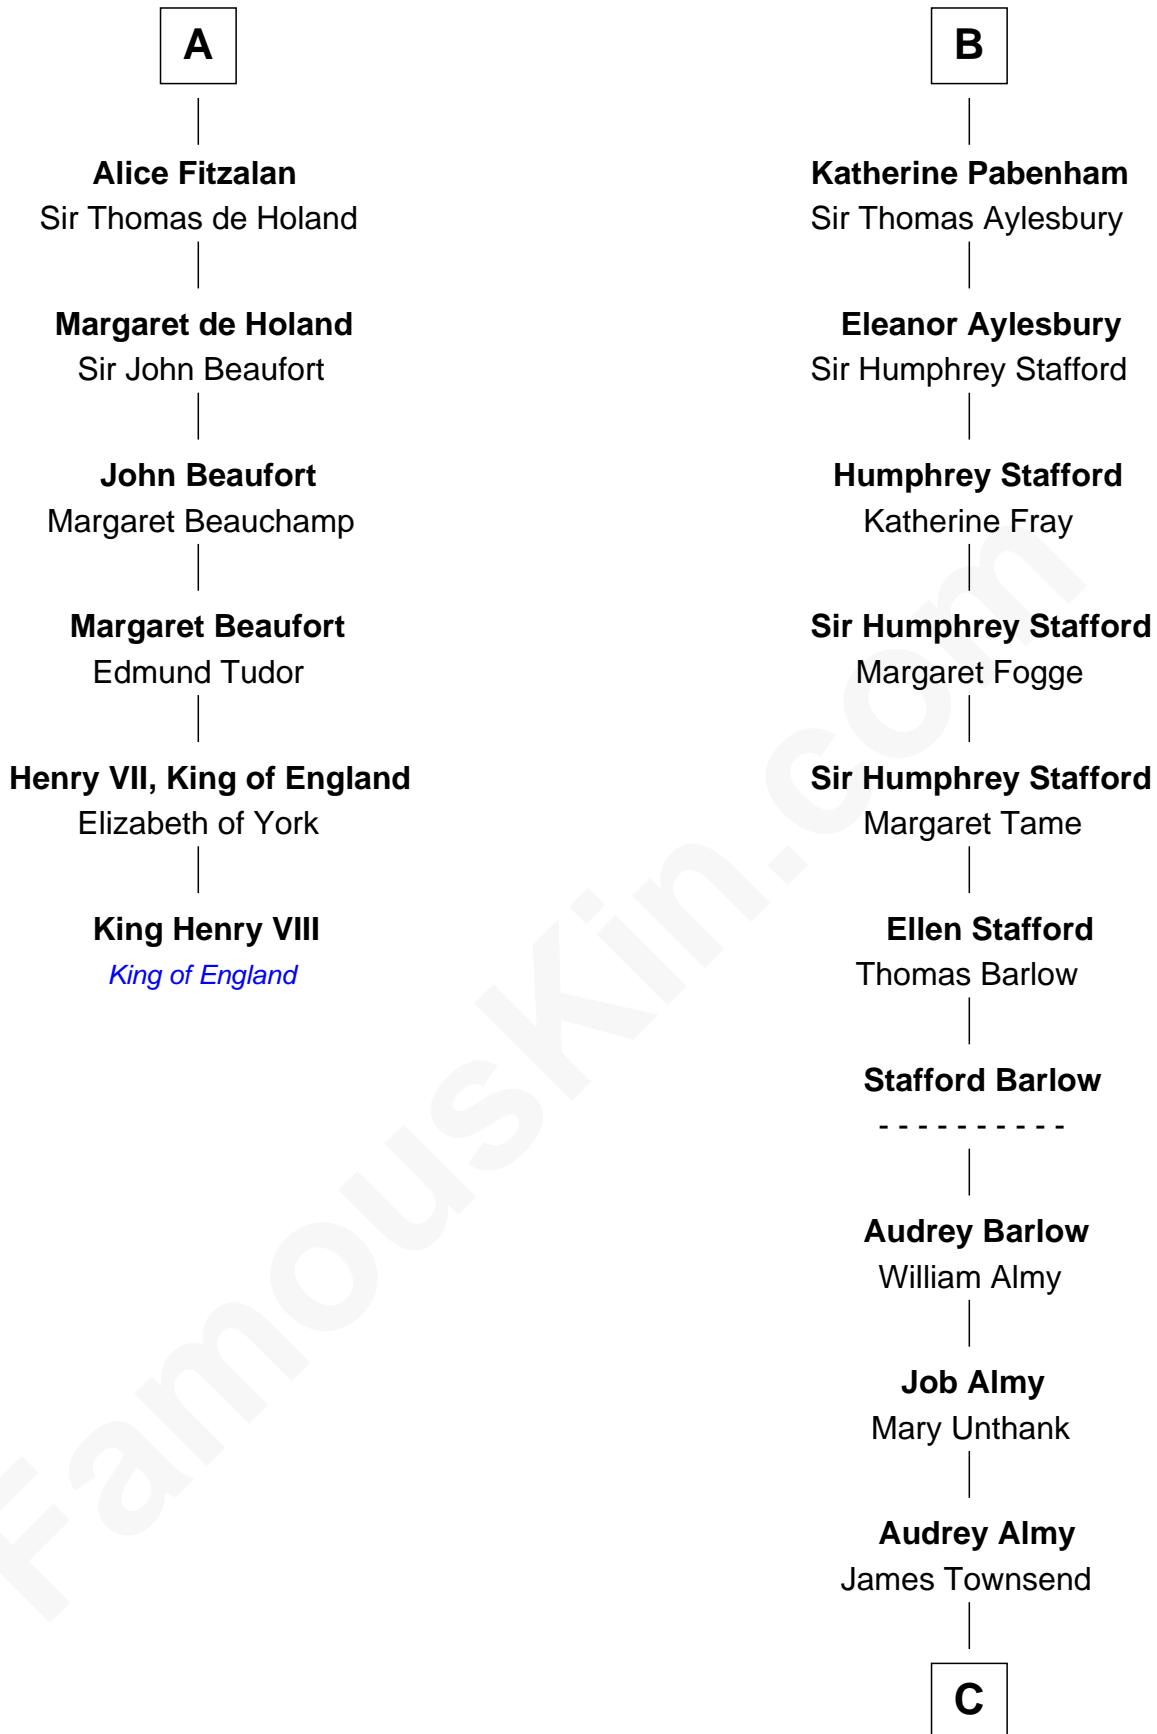

FamousKin.com

Relationship Chart of

King Henry VIII

King of England

12th cousin 7 times removed of

Robert Townsend

Member of the Culper Spy Ring during the American Revolution

Gundred de Warenne

Agnes de Brus

Walter de Fauconberge

Isabella de Beauchamp

Sir Patrick de Chaworth

Anice de Fauconberge

Sir Nicholas Engaine

Maud de Chaworth

Henry Plantagenet

Sir John d'Engaine

Joan Peveral

Eleanor Plantagenet

Richard Fitzalan

Elizabeth d'Engaine

Sir Laurence de Pabenham

A

B

C

—
Jacob Townsend

Phoebe Seaman

—
Samuel Townsend

Sarah Stoddard

—
Robert Townsend

Spy known as "Culper Jr."

FamousKin.com