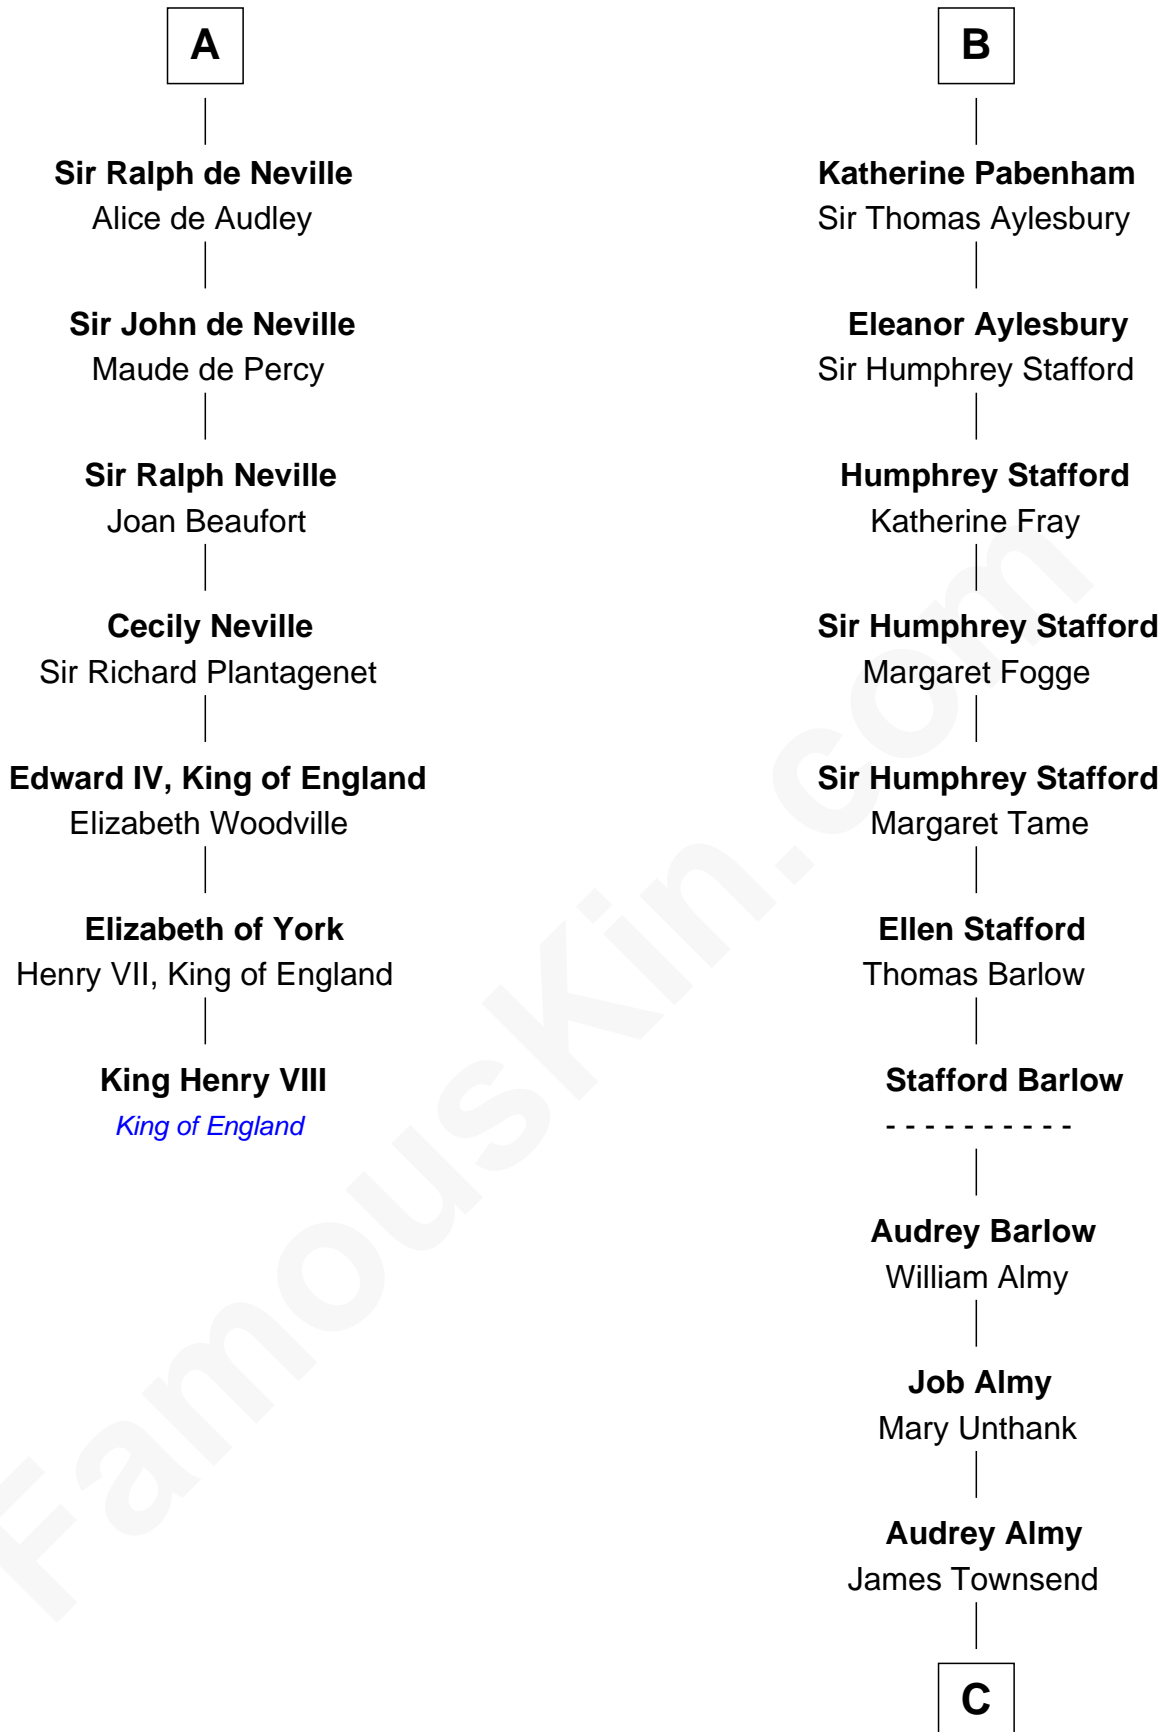

FamousKin.com
Relationship Chart of
King Henry VIII
King of England

13th cousin 6 times removed of

Robert Townsend

Member of the Culper Spy Ring during the American Revolution

William I de Lancaster
 Gundred de Warenne

C

—
Jacob Townsend

Phoebe Seaman

—
Samuel Townsend

Sarah Stoddard

—
Robert Townsend

Spy known as "Culper Jr."

FamousKin.com