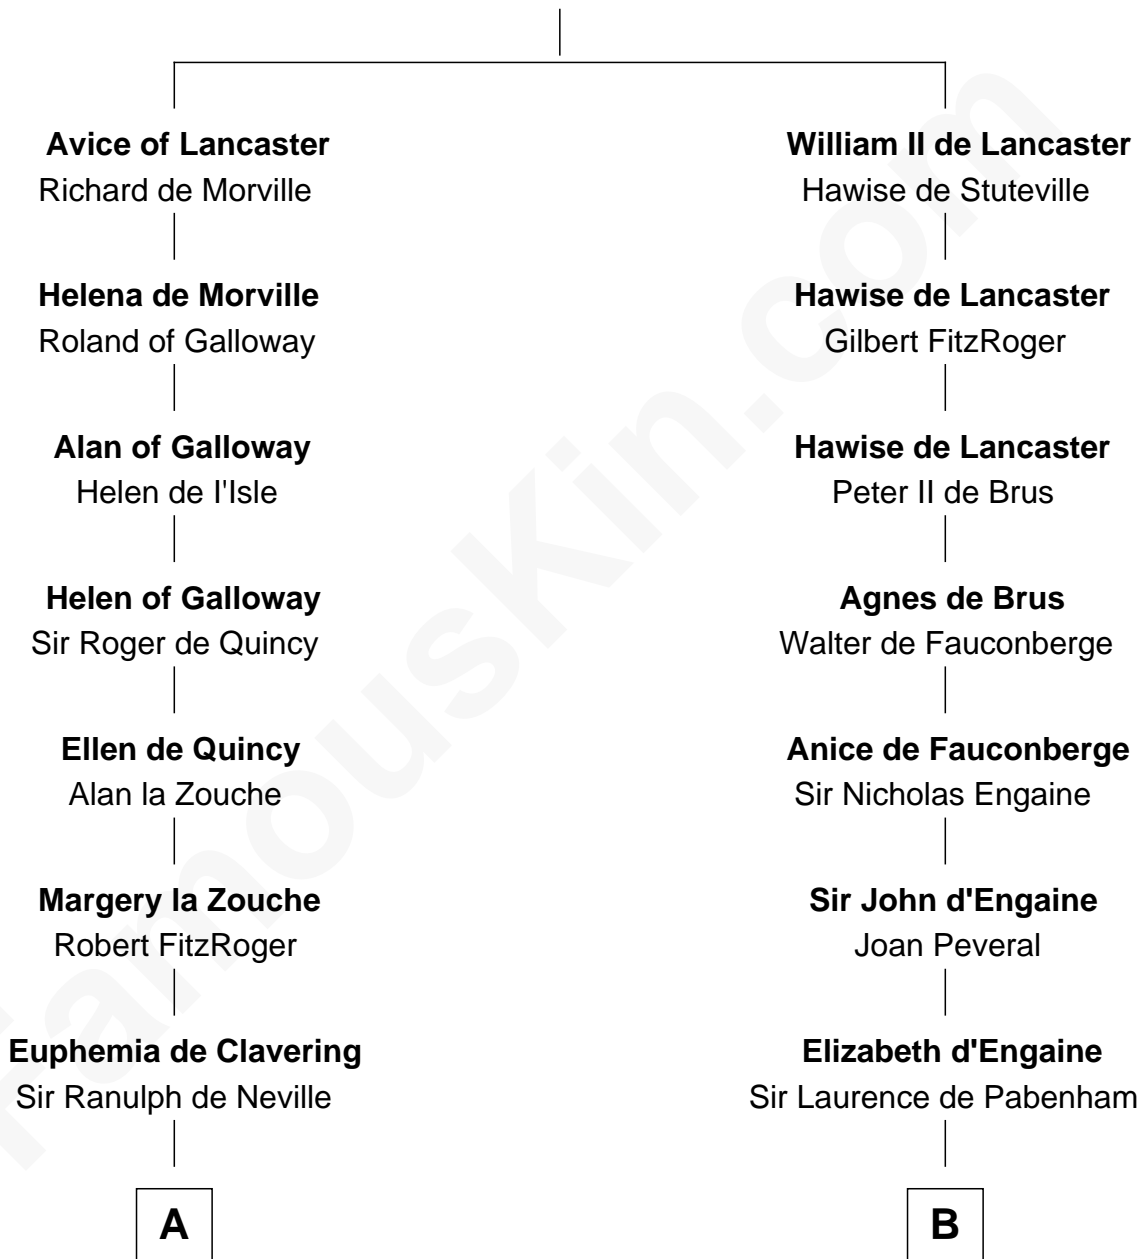

FamousKin.com
Relationship Chart of
King Henry VIII
King of England

13th cousin 6 times removed of

Robert Townsend

Member of the Culper Spy Ring during the American Revolution

William I de Lancaster
 Gundred de Warenne

C

—
Jacob Townsend

Phoebe Seaman

—
Samuel Townsend

Sarah Stoddard

—
Robert Townsend

Spy known as "Culper Jr."

FamousKin.com